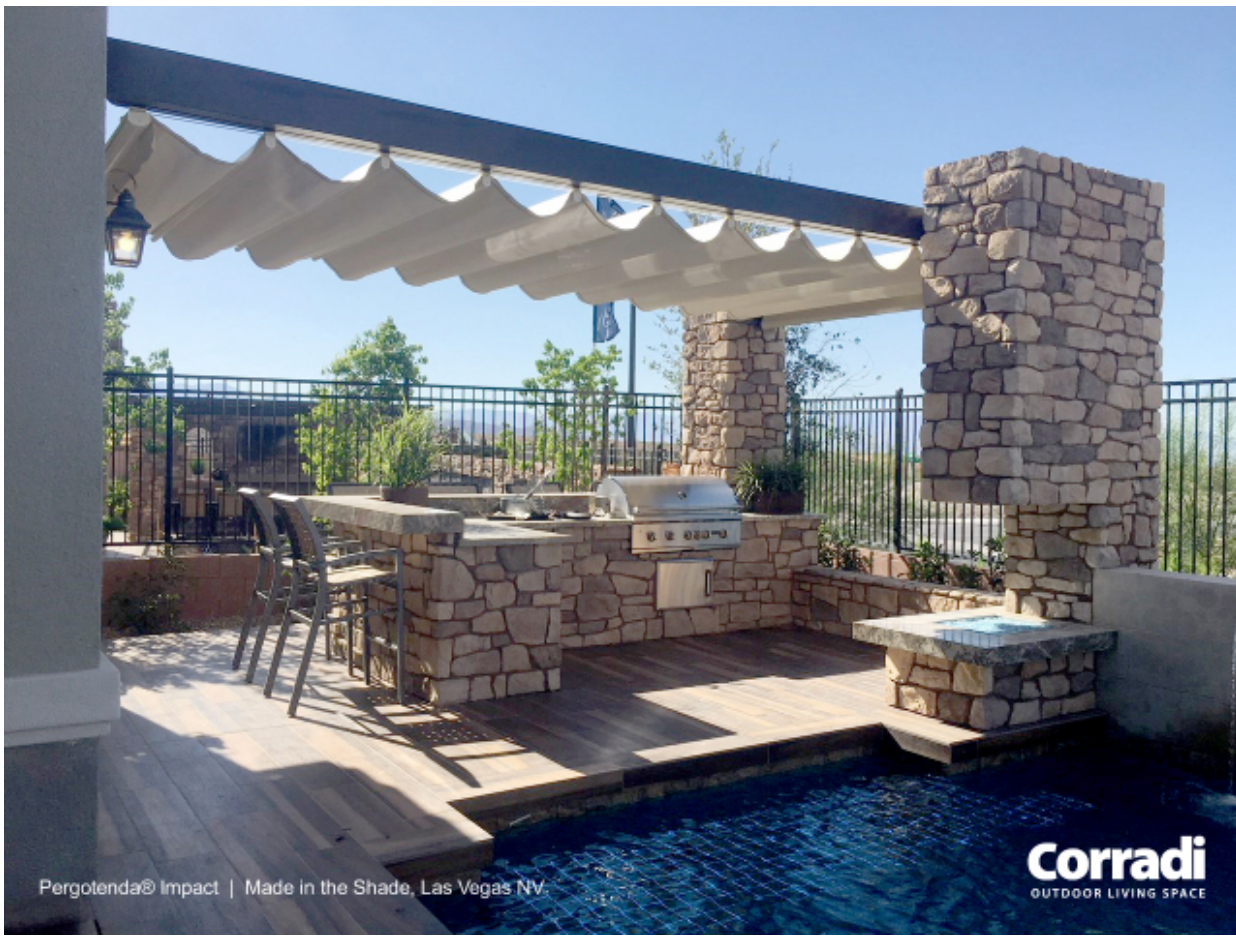

“Everyone wants this look and feel. The product is maintenance free, it’s powder coated heavy duty aluminum. It’s the commercial look in residential backyards, a resort look homeowners did not know existed.

Tim Hampton, owner Architect of Shade

Texans Approve Proposition 4, Allowing State to Spend $18 B on Property Tax Cuts

Why New Construction Homes Need an Inspection

Hate Leg Day? This Split Level in Illinois Will Mean You’ll Never Have to Do Another Squat

This M-Streets Georgian on Morningside Ave. Doubles as The Neighborhood Hot Spot