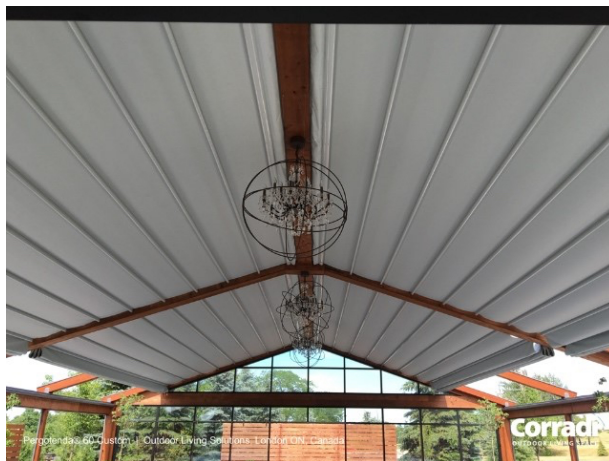

Outdoor Living With Corradi USA

Corradi USA is the wholesale supplier of state-of-the-art outdoor shade and rain protection solutions, and they are based in Carrollton with a 266,600-square-foot manufacturing plant. They were the first company to license the zipper track tension system for exterior screens in this country, and theirs is the best-selling system in America.

To give you an idea, at least 85 percent of the exterior screens you see use this particular tension system. It works better than other guide options because the fabric is designed to stay in tracks, keeping it taut when it gets hit by wind. And **we do have some wind in Texas!**

Corradi USA is also the inventor of the Pergotenda®, the first retractable roof patio cover known as the PT45, providing sun and rain protection.