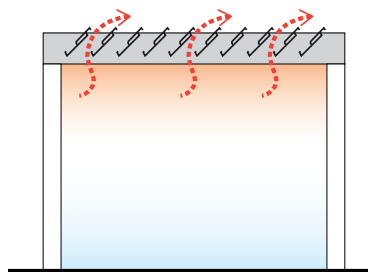

Our ingenuity fuels your creativity.

Louvered Roof Pergolas

Bioclimatics

Create your own bioclimate providing maximum comfort, control and beautiful design.

Louvered Roof Pergolas, often called louvered systems or bioclimatic systems, are aluminum outdoor structures equipped with adjustable rotating

blades. With a touch of a button you adjust the angle of the blades enabling control of sunlight, ventilation, rain protection and temperature of your space.

Sun protection

Ventilation

Rain Protection

Direction of blade rotation