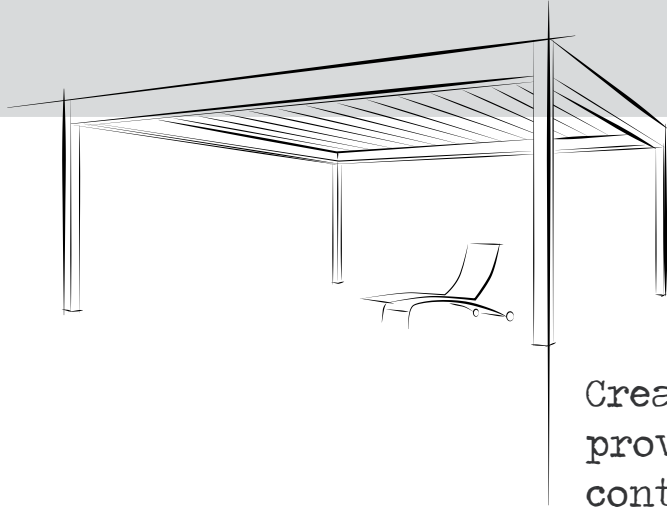

Our ingenuity fuels your creativity.

Louvered Roof Pergolas

Bioclimatics

Create your own bioclimate providing maximum comfort, control and beautiful design.

Louvered Roof Pergolas, often called louvered systems or bioclimatic systems, are aluminum outdoor structures equipped with adjustable rotating

blades. With a touch of a button you adjust the angle of the blades enabling control of sunlight, ventilation, rain protection and temperature of your space.

Sun protection

Ventilation

Rain Protection

Direction of blade rotation

Corradi's Alba louvered pergola combines unmistakable Italian design with cutting-edge engineering to create an elegant mix of functionality and style.

Alba

Louvered Roof Pergolas

Alba is the embodiment of quality, flexibility, and luxury, which is the essence of Corradi USA. The many benefits provided by a louvered roof pergola are combined within its streamlined design, creating the perfect expression of modern and contemporary architectural styles.