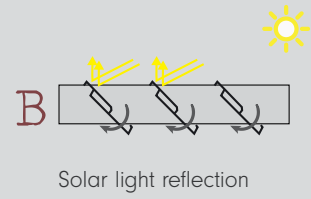

blades. With a touch of a button you adjust the angle of the blades enabling control of sunlight, ventilation, rain protection and temperature of your space.

Sun protection

Ventilation

Rain Protection

Direction of blade rotation