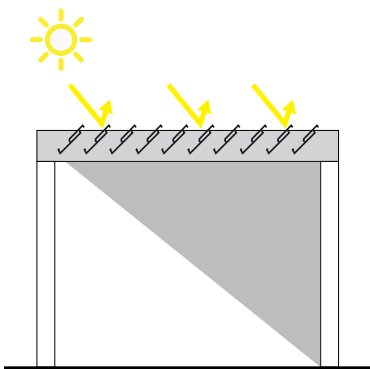

Our ingenuity fuels your creativity.

Louvered Roof Pergolas

Bioclimatics

Create your own bioclimate providing maximum comfort, control and beautiful design.

Louvered Roof Pergolas, often called louvered systems or bioclimatic systems, are aluminum outdoor structures equipped with adjustable rotating

blades. With a touch of a button you adjust the angle of the blades enabling control of sunlight, ventilation, rain protection and temperature of your space.

Sun protection

Ventilation

Rain Protection

Direction of blade rotation