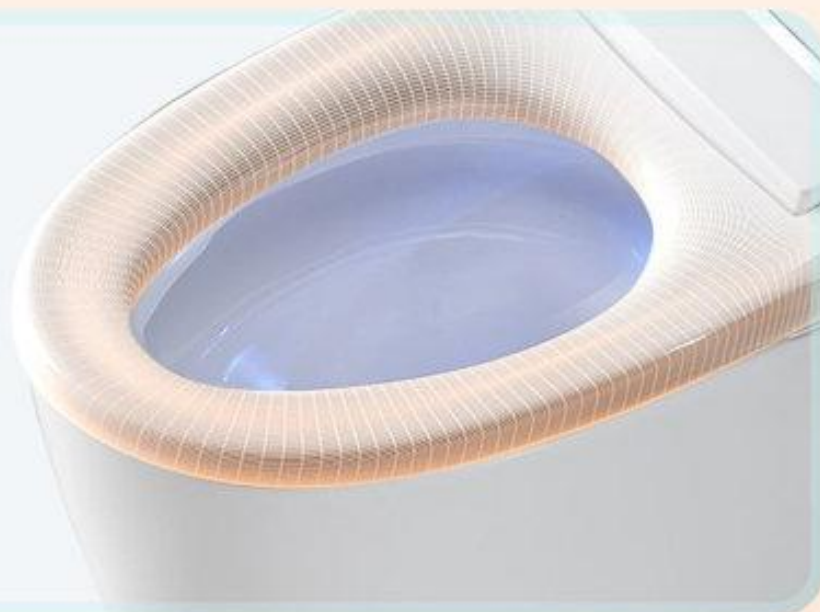

Automatic Wet the toilet's inner wall function

Before using the toilet, the toilet spray water to moisten the inner wall to prevent dirt from adhering

instant heating principle illustration

cold water in - ceramic heating tube - hot water out

High-quality heating tube , heats in one second

Ceramic instant heating tube - even cold water as low as 5°C can be heated to 35°C in one second, giving you the most intimate care in the cold winter. Meanwhile the remain cold water will be drained to ensure comfortable use.

Room temperature

Under control

SMART • TECH

We combine the tech with life for your enjoying.

Function List

Main Functions

 Bidet washing	 Rear washing	 Warm air drying
 Cover heating	 Pulse flushing	 Nozzle adjusting
 Pressure adjusting	 Water temp adjusting	 Air temp adjusting