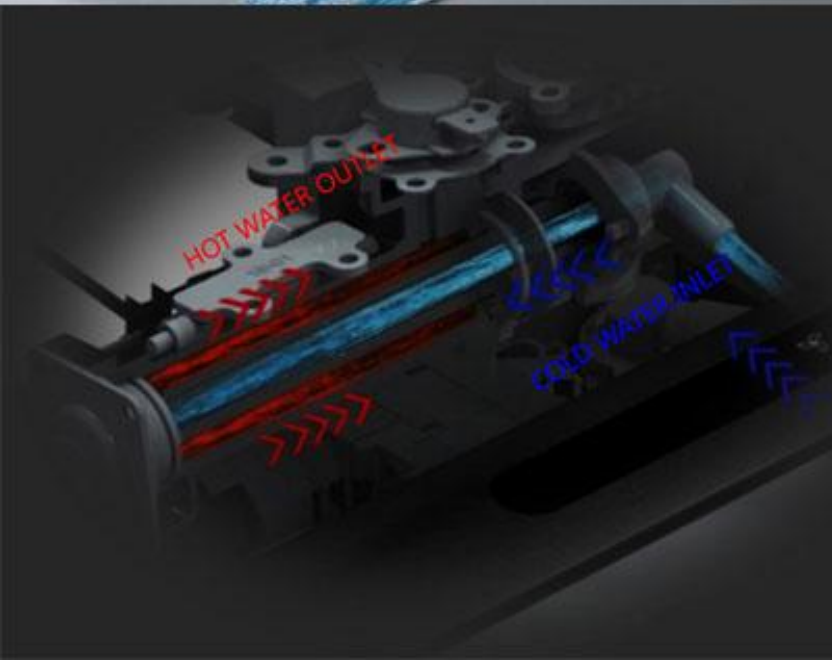

Automatic Wet the toilet's inner wall function

Before using the toilet, the toilet spray water to moisten the inner wall to prevent dirt from adhering

instant heating principle illustration

cold water in - ceramic heating tube - hot water out

High-quality heating tube , heats in one second

Ceramic instant heating tube - even cold water as low as 5°C can be heated to 35°C in one second, giving you the most intimate care in the cold winter. Meanwhile the remain cold water will be drained to ensure comfortable use.