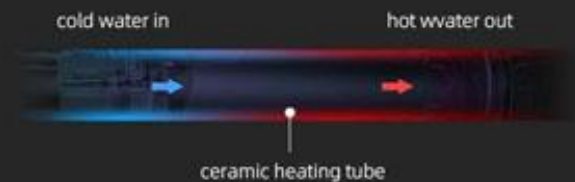

Automatic Wet the toilet's inner wall function

Before using the toilet, the toilet spray water to moisten the inner wall to prevent dirt from adhering

instant heating principle illustration

cold water in - ceramic heating tube - hot water out

High-quality heating tube , heats in one second

Ceramic instant heating tube - even cold water as low as 5°C can be heated to 35°C in one second, giving you the most intimate care in the cold winter. Meanwhile the remain cold water will be drained to ensure comfortable use.

MASSAGE FUNCTION

By adjusting the cold/hot water temperature and rinse force for muscle relaxation and comfort

Hot
Water

Cold
Water

INTELLEAGENT CLEANING

warm
air drying

Hip cleaning

Female cleaning