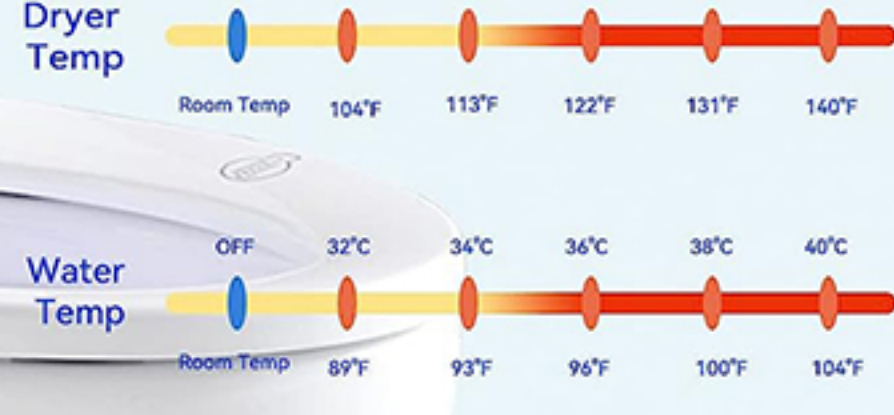

WARM DRYER & WATER

Water heating system and built-in air dryer provides 6 different adjustable temperatures