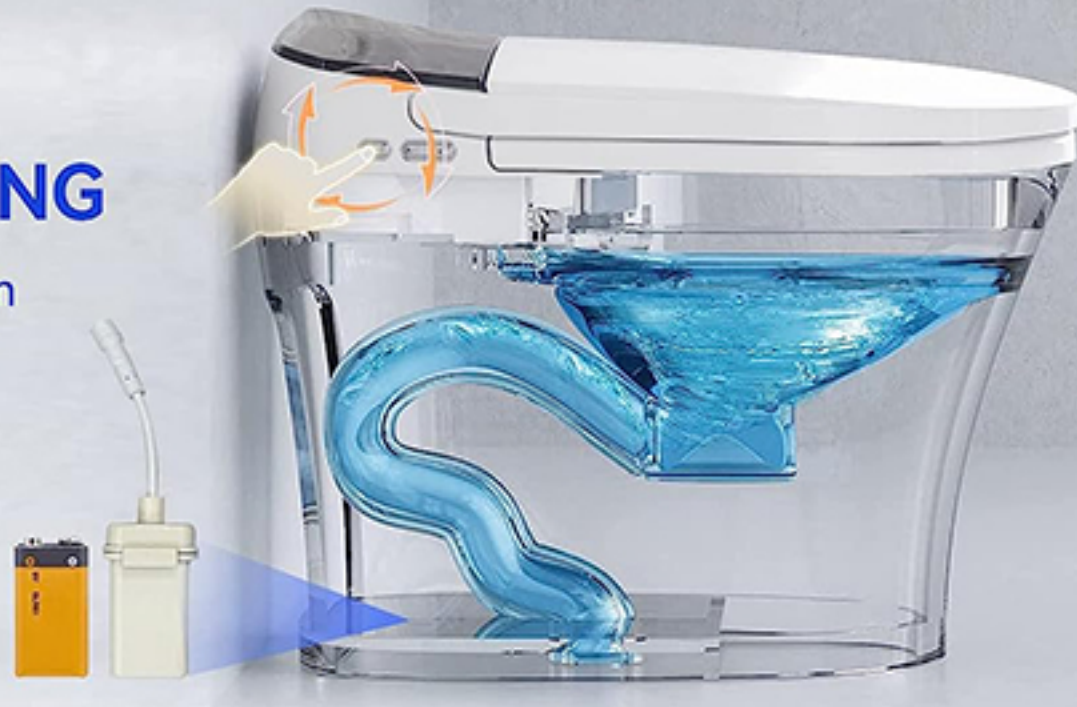

BLACKOUT FLUSHING

Press and hold dry/stop button to start manual flush in case of power outages

NOTE: 9V battery not included