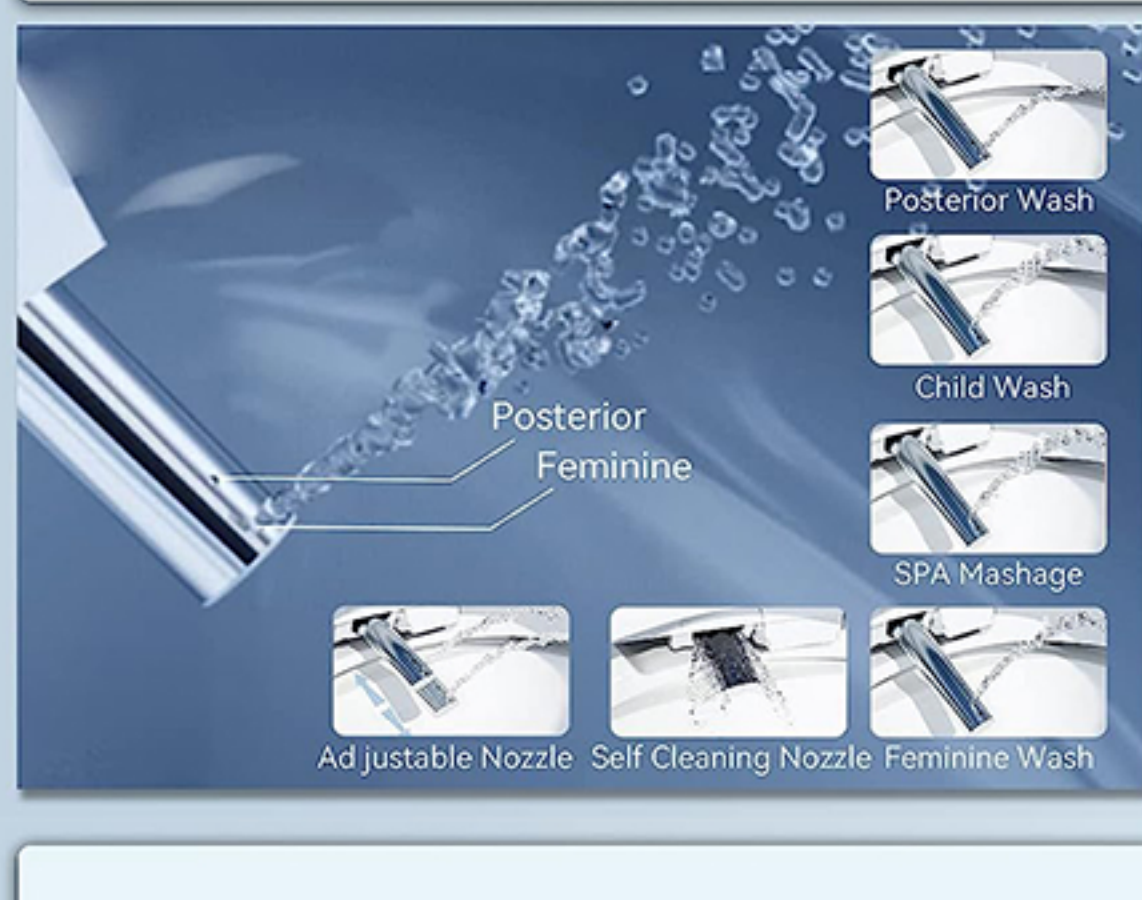

Child Wash

SPA Massage

Adjustable Nozzle

Self Cleaning Nozzle

Feminine Wash

Posterior Feminine

2 IN 1 FULL STAINLESS STEEL NOZZLE

HANDS FREE FLUSHING

OFF-SEAT AUTOMATIC FLUSHING

FOOT-SENSOR FLUSHING