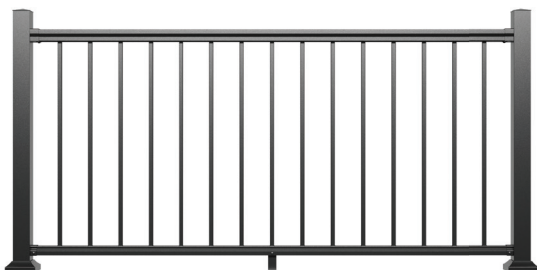

# fiberon® CitySide Railing

CitySide Contemporary railing with over-the-post drink rail and tempered glass infill.

**25 YEAR**  
WARRANTY  
Performance  
Limited Residential

## Expand the possibilities.

Explore the clean, minimalist design of CitySide railing, now with even more options to add beauty and functionality to your home. Whether you want to create a serene backyard retreat with an unobstructed view, or an elegant outdoor space to host dinner parties, choose customizable CitySide railing to create the aesthetic that best fits your needs.

### New for 2023

Choose from two distinct top rail profiles – Contemporary and Traditional – that can be paired with sleek black aluminum balusters.

NEW Contemporary  
(Matte Black)

Traditional  
(Matte Black)

NEW Contemporary Rail Kit for Glass Infill

- Contemporary 6 ft. line rail sections can also be paired with tempered glass panels (glass sold separately).

NEW Over-the-Post Drink Rail Kit

- The optional over-the-post drink rail kit can be used with both traditional and contemporary top rail profiles.
- Attaches a deck board to your railing, can match or complement deck surface.
- Installs on 6 ft. and 8 ft. line rail sections.