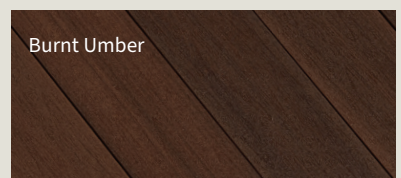

Symmetry® Collection