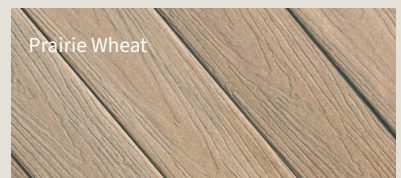

Concordia™ PE Composite Decking

Timeless style, unmatched versatility.

Concordia™ premium PE composite decking now includes three distinct collections – Symmetry, Horizon and Astir – combining classic and on-trend colors and grain patterns with unbeatable performance.

The Astir Collection features a rustic cathedral grain and three fresh, nature-inspired multi-tonal hues influenced by the harmony of beautiful outdoor landscapes.

The Symmetry® Collection features a low-gloss formula and micro-texturing to create a wire-brushed finish.

The Horizon® Collection includes a sweeping cathedral grain with dramatic streaking that emulates exotic hardwoods.

Astir Collection