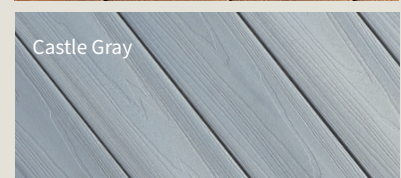

The Astir Collection features a rustic cathedral grain and three fresh, nature-inspired multi-tonal hues influenced by the harmony of beautiful outdoor landscapes.

The Symmetry® Collection features a low-gloss formula and micro-texturing to create a wire-brushed finish.

The Horizon® Collection includes a sweeping cathedral grain with dramatic streaking that emulates exotic hardwoods.

Astir Collection

Symmetry® Collection

Horizon® Collection

Concordia composite decking, Astir Collection in Seaside Mist.