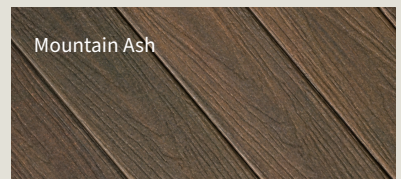

Concordia™ PE Composite Decking

Timeless style, unmatched versatility.

Concordia™ premium PE composite decking now includes three distinct collections – Symmetry, Horizon and Astir – combining classic and on-trend colors and grain patterns with unbeatable performance.

The Astir Collection features a rustic cathedral grain and three fresh, nature-inspired multi-tonal hues influenced by the harmony of beautiful outdoor landscapes.

The Symmetry® Collection features a low-gloss formula and micro-texturing to create a wire-brushed finish.

The Horizon® Collection includes a sweeping cathedral grain with dramatic streaking that emulates exotic hardwoods.

Astir Collection