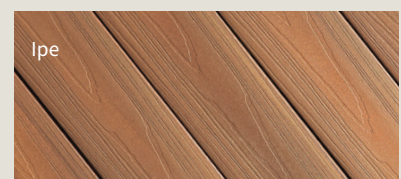

The Astir Collection features a rustic cathedral grain and three fresh, nature-inspired multi-tonal hues influenced by the harmony of beautiful outdoor landscapes.

The Symmetry® Collection features a low-gloss formula and micro-texturing to create a wire-brushed finish.

The Horizon® Collection includes a sweeping cathedral grain with dramatic streaking that emulates exotic hardwoods.

Astir Collection

Symmetry® Collection

Horizon® Collection

Concordia composite decking, Astir Collection in Seaside Mist.