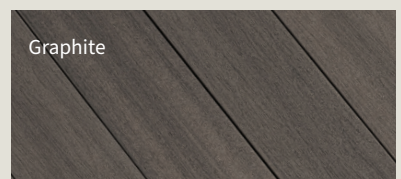

Symmetry® Collection