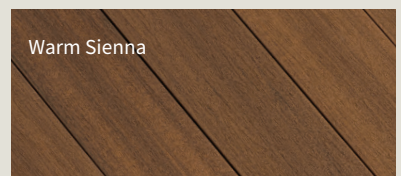

Symmetry® Collection