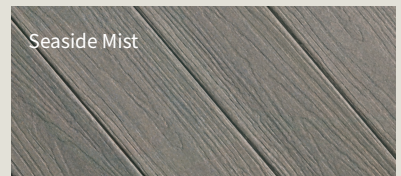

Concordia™ PE Composite Decking

Timeless style, unmatched versatility.

Concordia™ premium PE composite decking now includes three distinct collections – Symmetry, Horizon and Astir – combining classic and on-trend colors and grain patterns with unbeatable performance.

The Astir Collection features a rustic cathedral grain and three fresh, nature-inspired multi-tonal hues influenced by the harmony of beautiful outdoor landscapes.

The Symmetry® Collection features a low-gloss formula and micro-texturing to create a wire-brushed finish.

The Horizon® Collection includes a sweeping cathedral grain with dramatic streaking that emulates exotic hardwoods.

Astir Collection