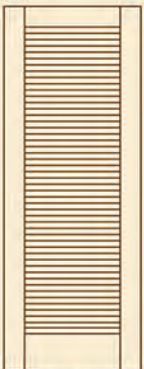

There are many glass types and designs to choose from which offers an individual touch to your home.

VFR0001

VFR0009

VFR0010

VFR0110

VFR0210

VRFR1012

VRFR1212

VRFR1112

VFR0015

VFR0218

VFR0118

VFFR003

VFFR004

VFFR005

*Since 1977*

LOUVER Doors

Our charming, shutter-like louver doors are both beautiful and practical.

Each door is designed to provide privacy while allowing airflow and limiting light.

Yasen offers narrow slat, wide slat and false louver profile options.