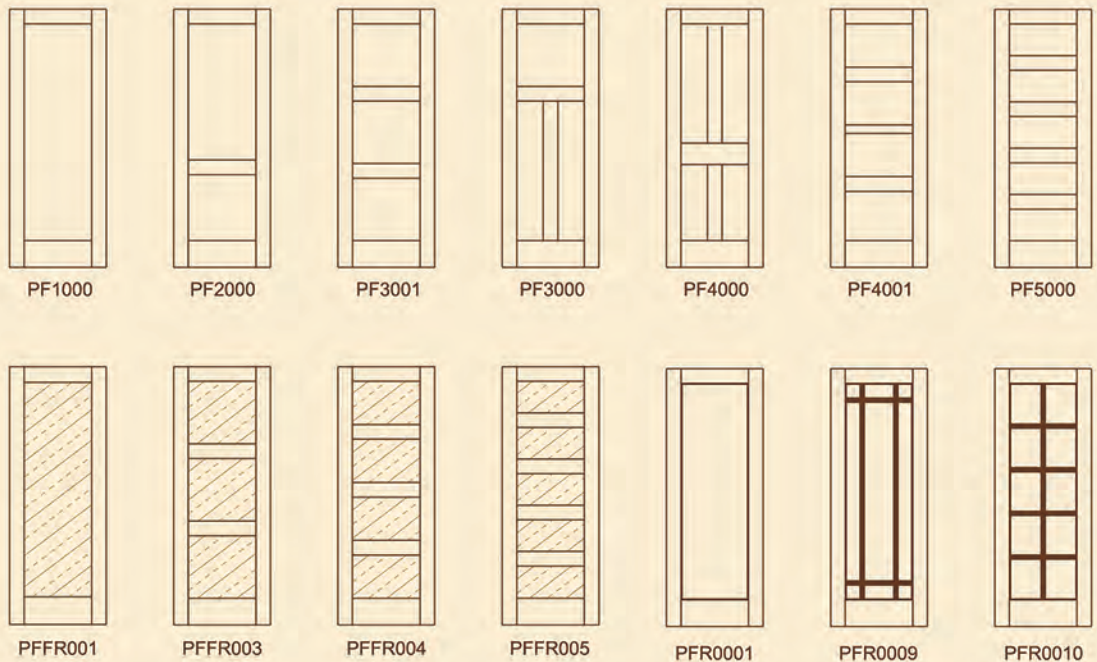

Our prime doors are not only different than the competition but also better than the competition!

Yasen's patent pending one-piece MDF face design eliminates the risk of stile and rail separation. Yasen also offers 3 different door core options ... PU foam core, particleboard core and solid wood core.

These choices give our customers flexibility to choose the door that best meets their needs.