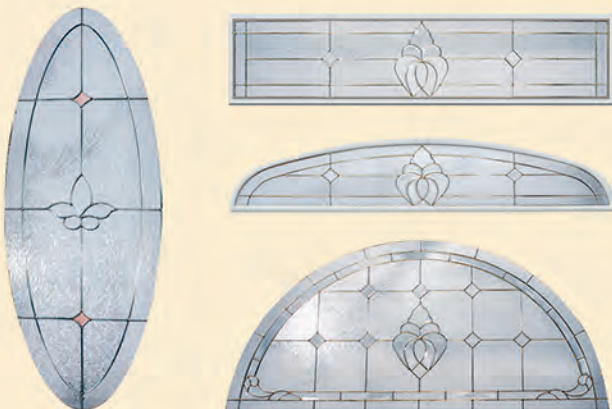

## Interior Door Glass

## Interior Door Wood Species

We know that first impressions are important and we would like to help you make an impression on everyone that walks through your front door.

We are highly selective in the quality of materials that we use to produce each door. We offer many design possibilities that are sure to catch your eye.

Since 1977

EXTERIOR Doors

Primed Doors: new patent pending design highlights a one-piece MDF face construction.

Benefits:

- Eliminates separation and cracking that can occur around construction joints.
- Door core offered in PU foam, making the door lighter and easier to handle. (standard wood and particle board cores also available)