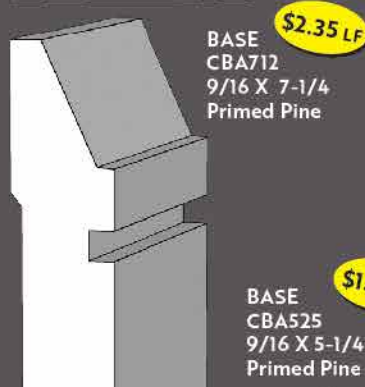

# CONTEMPO CASING CONT.

CASING  
CCS25  
1 1/16 X 2-1/2  
Primed Pine

**\$.85 LF**

CASING  
CCS35  
7/8 X 3-1/2  
Primed Pine

**\$1.60 LF**

CASING  
CCS45  
1-3/8 X 4-1/2  
Primed Pine

**\$2.95 LF**

BASE  
CBA712  
9/16 X 7-1/4  
Primed Pine