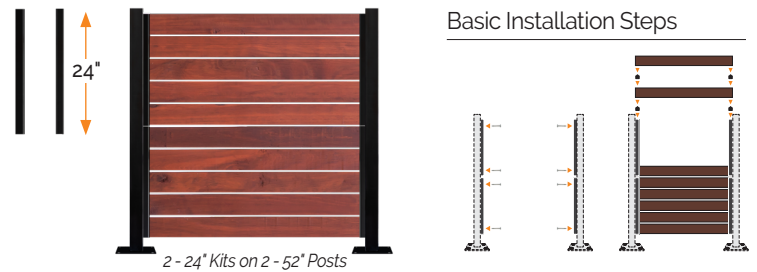

24" Horizontal Slat Fence Kit (ODSL2)