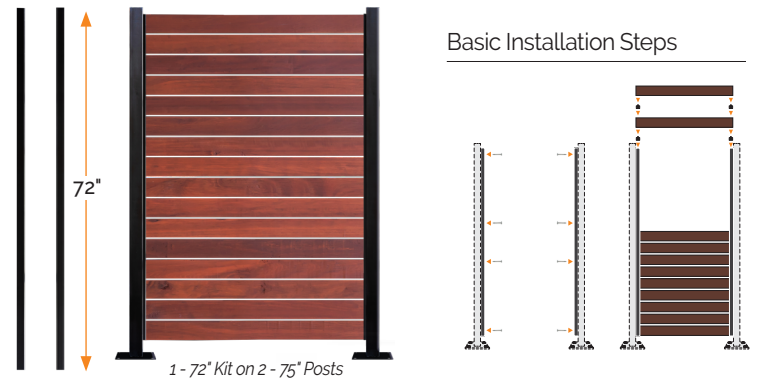

72" Horizontal Slat Fence Kit (ODSL6)

OUTDECO Post & Frame Program

ITEM	PRODUCT #
24" x 48" Panel Frame Kit (for Modinex and Design-VU Decorative Panels)	ODCC24
36" x 72" Panel Frame Kit (for Modinex and Design-VU Decorative Panels)	ODCC36
24" Horizontal Slat Fence Kit	ODSL2
72" Horizontal Slat Fence Kit	ODSL6
52" Surface-Mount Post	ODP55
75" Surface-Mount Post	ODP75
96" In-Ground Post	ODP96
1/2" Slat Spacers, 24-Pack	ODSP24
Decorative Panel Timber Screws, 10-Pack (for Design-VU 36" x 72" Panels)	ODSC10

OUTDECO Post & Frame System has a 5-Year Limited Warranty. (See outdecousa.com.)

Designed, manufactured, & distributed by OUTDECO USA
2045 Corte Del Nogal, Carlsbad CA 92011
760-444-4193 info@outdecousa.com