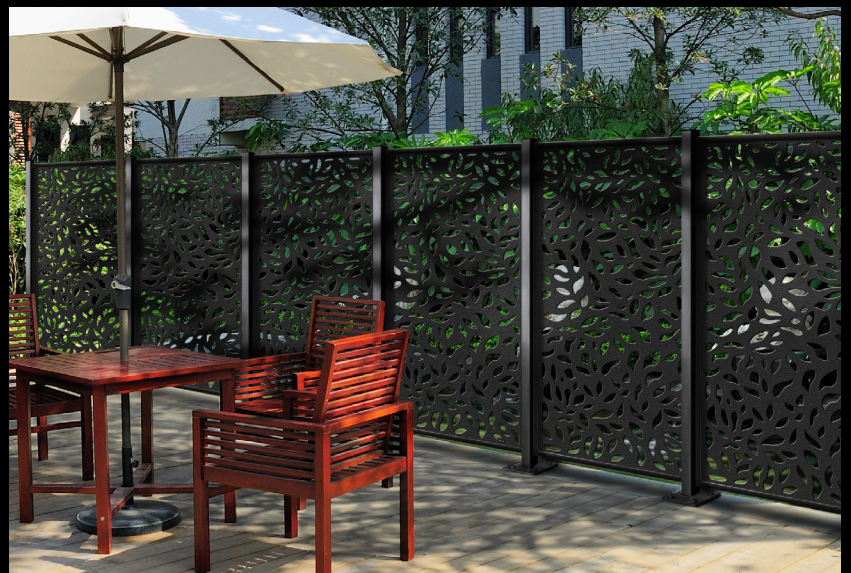

Post & Frame Installation System

Galvanized Steel for Panel & Horizontal Fencing

Precise, integrated fencing installation. No measuring.

Panel Frame Kits

for Design-Vu & Modinex Privacy Panels

- Channels assemble into panel frames: 24" x 48" Kit holds 3 panels, 36" x 72" Kit holds 1 panel.
- Channels screw into pre-drilled posts.
- Channel slots allow 1" vertical adjustment for uneven surfaces. Can be attached to existing flat surfaces.
- Kits include: Frame Channels, Corner Connectors, Panel Locking Pins, Screws, and a drill bit

24" x 48" Panel Frame Kit (ODCC24)

36" x 72" Panel Frame Kit (ODCC36)

Posts

52" & 75" Surface-Mount and 96" In-Ground

- Black powder-coated galvanized steel
- 52" & 75" Surface-Mount posts have welded base plates; 96" In-Ground post sets in cement.
- Pre-drilled post holes align with slots in Panel and Slat Kit channels for installation with no measuring.
- Posts include: Post top caps and hole plugs; 52" & 75" posts include wood & masonry screws.

Horizontal Slat Fence Kits

for 24" and 72" Horizontal Slat Fencing

- Kit channels hold 24" and 72" total slat heights and adjust for slats 1/2" to 1" thick.
- Channel slots align with pre-drilled holes on posts. Can be attached to existing flat surfaces.
- Poly Slat Spacers create consistent 1/2" spacing between slats without measuring; can be stacked for additional 1/2" spacing.
- Channels can attach to walls, fences, and other flat surfaces.
- Kits include: Channels, Slat Spacers, Screws, and a drill bit