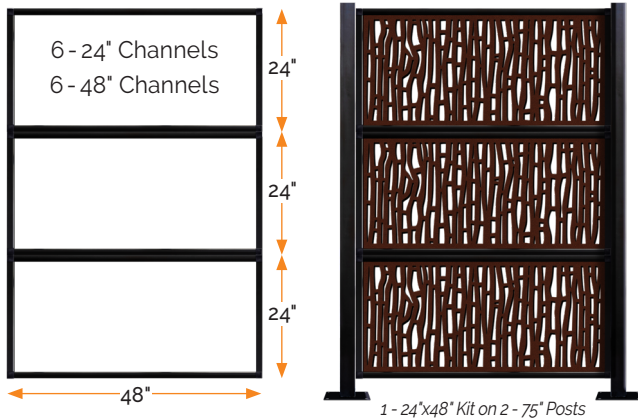

Post & Frame Installation System

Galvanized Steel for Panel & Horizontal Fencing

Precise, integrated fencing installation. No measuring.

Panel Frame Kits

for Design-Vu & Modinex Privacy Panels

- Channels assemble into panel frames: 24" x 48" Kit holds 3 panels, 36" x 72" Kit holds 1 panel.
- Channels screw into pre-drilled posts.
- Channel slots allow 1" vertical adjustment for uneven surfaces. Can be attached to existing flat surfaces.
- Kits include: Frame Channels, Corner Connectors, Panel Locking Pins, Screws, and a drill bit

24" x 48" Panel Frame Kit (ODCC24)

36" x 72" Panel Frame Kit (ODCC36)

Posts

52" & 75" Surface-Mount and 96" In-Ground

- Black powder-coated galvanized steel
- 52" & 75" Surface-Mount posts have welded base plates; 96" In-Ground post sets in cement.
- Pre-drilled post holes align with slots in Panel and Slat Kit channels for installation with no measuring.
- Posts include: Post top caps and hole plugs; 52" & 75" posts include wood & masonry screws.

Horizontal Slat Fence Kits

for 24" and 72" Horizontal Slat Fencing

- Kit channels hold 24" and 72" total slat heights and adjust for slats 1/2" to 1" thick.
- Channel slots align with pre-drilled holes on posts. Can be attached to existing flat surfaces.
- Poly Slat Spacers create consistent 1/2" spacing between slats without measuring; can be stacked for additional 1/2" spacing.
- Channels can attach to walls, fences, and other flat surfaces.
- Kits include: Channels, Slat Spacers, Screws, and a drill bit