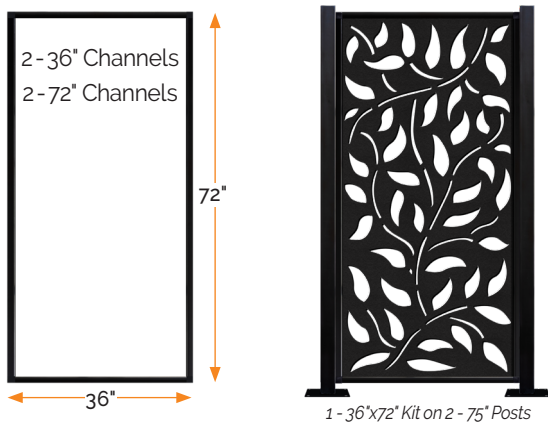

Post & Frame Installation System

Galvanized Steel for Panel & Horizontal Fencing

Precise, integrated fencing installation. No measuring.

Panel Frame Kits

for Design-Vu & Modinex Privacy Panels

- Channels assemble into panel frames: 24" x 48" Kit holds 3 panels, 36" x 72" Kit holds 1 panel.
- Channels screw into pre-drilled posts.
- Channel slots allow 1" vertical adjustment for uneven surfaces. Can be attached to existing flat surfaces.
- Kits include: Frame Channels, Corner Connectors, Panel Locking Pins, Screws, and a drill bit

24" x 48" Panel Frame Kit (ODCC24)

36" x 72" Panel Frame Kit (ODCC36)

Posts

52" & 75" Surface-Mount and 96" In-Ground

- Black powder-coated galvanized steel
- 52" & 75" Surface-Mount posts have welded base plates; 96" In-Ground post sets in cement.
- Pre-drilled post holes align with slots in Panel and Slat Kit channels for installation with no measuring.
- Posts include: Post top caps and hole plugs; 52" & 75" posts include wood & masonry screws.

Horizontal Slat Fence Kits

for 24" and 72" Horizontal Slat Fencing

- Kit channels hold 24" and 72" total slat heights and adjust for slats 1/2" to 1" thick.
- Channel slots align with pre-drilled holes on posts. Can be attached to existing flat surfaces.
- Poly Slat Spacers create consistent 1/2" spacing between slats without measuring; can be stacked for additional 1/2" spacing.
- Channels can attach to walls, fences, and other flat surfaces.
- Kits include: Channels, Slat Spacers, Screws, and a drill bit