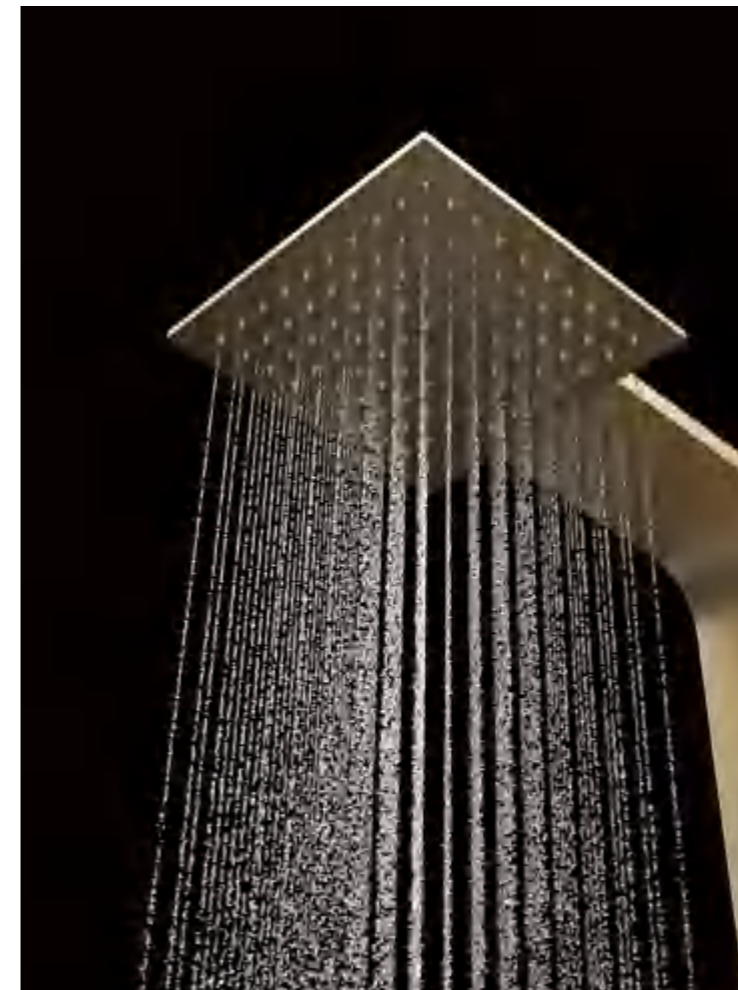

① Rain

The canopy spray covers the whole body
Burst comfortable shower experience