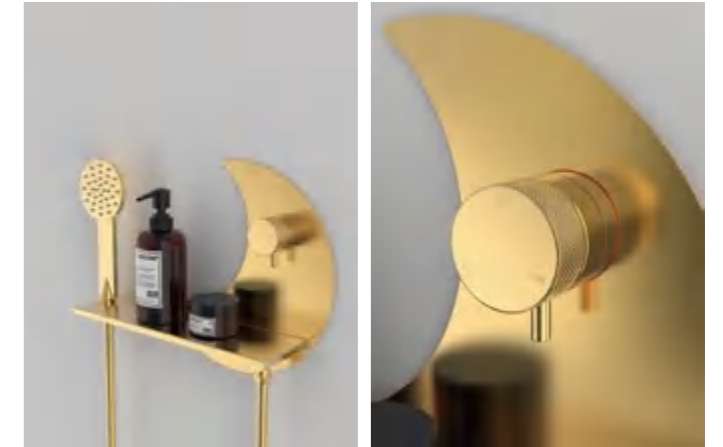

MODEL:LTA5016

- Top Shower
- Size:Ø350mm
- Function:single function with LED light
- Faucet:Rotary mechanical mixer with 2 functions
- Hand Shower:SS with brass holder
- Shelf:Stainless steel
- Shower Hose:1.5m SS