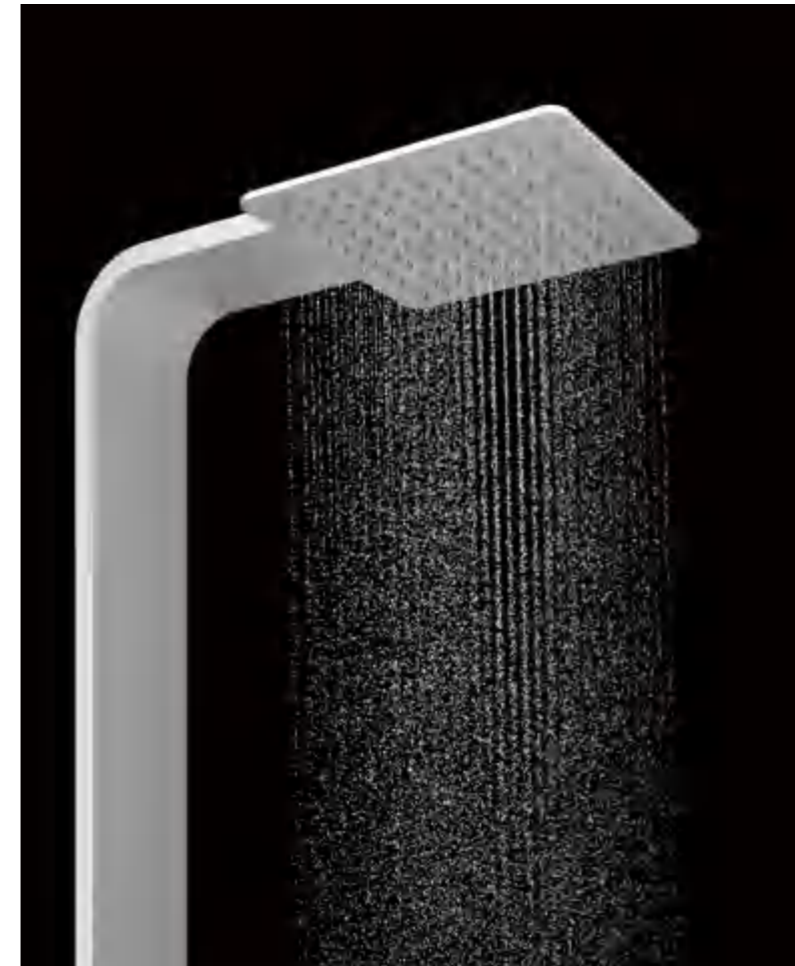

Three water outlet modes bring you different water experience.

① **Rain** not only covers your head and shoulders, it gently envelops your whole body with thousands of micro-droplets.

② **Modern handheld shower**, the dense colloidal particles spray water at the same time, the water droplets slide off the skin, sweeping away fatigue, and spreading the comfort all over the body.

③ **Concealed water outlet**, convenient and quick water intake.

③ Spout

### Ultra -long object space

The shelf/towel hanger/faucet/shower is intergrated.

A unique shower experience  
for every bathroom size

① Rain

The water spray is crystal clear, dense and sufficient, and the water drops are not irritating. When you are under the ground, the water drops are gently wrapped from head to toe, freeing your hands

Classic hand shower, dense colloidal particles spray water at the same time, the water droplets slide off the skin, sweep away fatigue, and spread the comfort all over the body.

② Hand Shower

**MODEL:DLY038L**