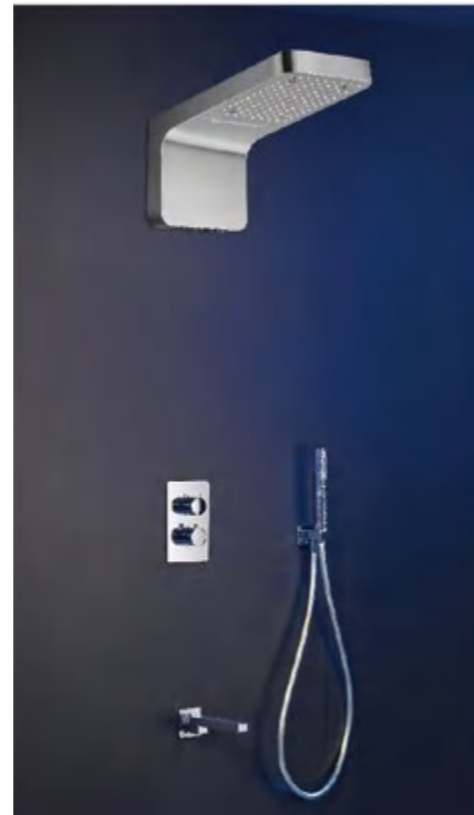

**MODEL:LTA051**

Size: 1 300x70mm

Body:Stainless steel,Concealed

Top Shower:SS with brass shower arm

Mixer:Brass,Rotary mechanical mixer,2 functions

Hand Shower:Brass with brass holder

Shower Hose:1.5m SS

COFE  
SANITARY  
WARE