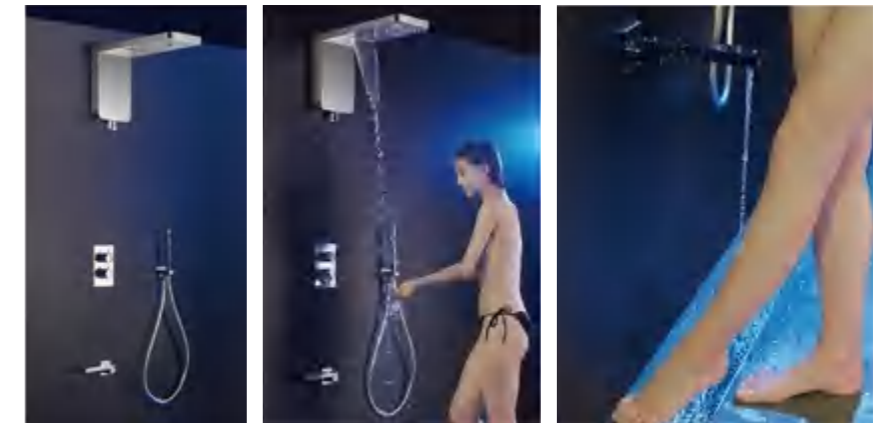

MODEL:LTA9012A

Shower head size:550X260mm
3-functions(Rain,mist,waterfall)
with push button diverters
Mixer:3-function thermostatic mixer
with plastic box
Spout:Brass,swivel
Brass hand shower
1.5M PVC shower hose