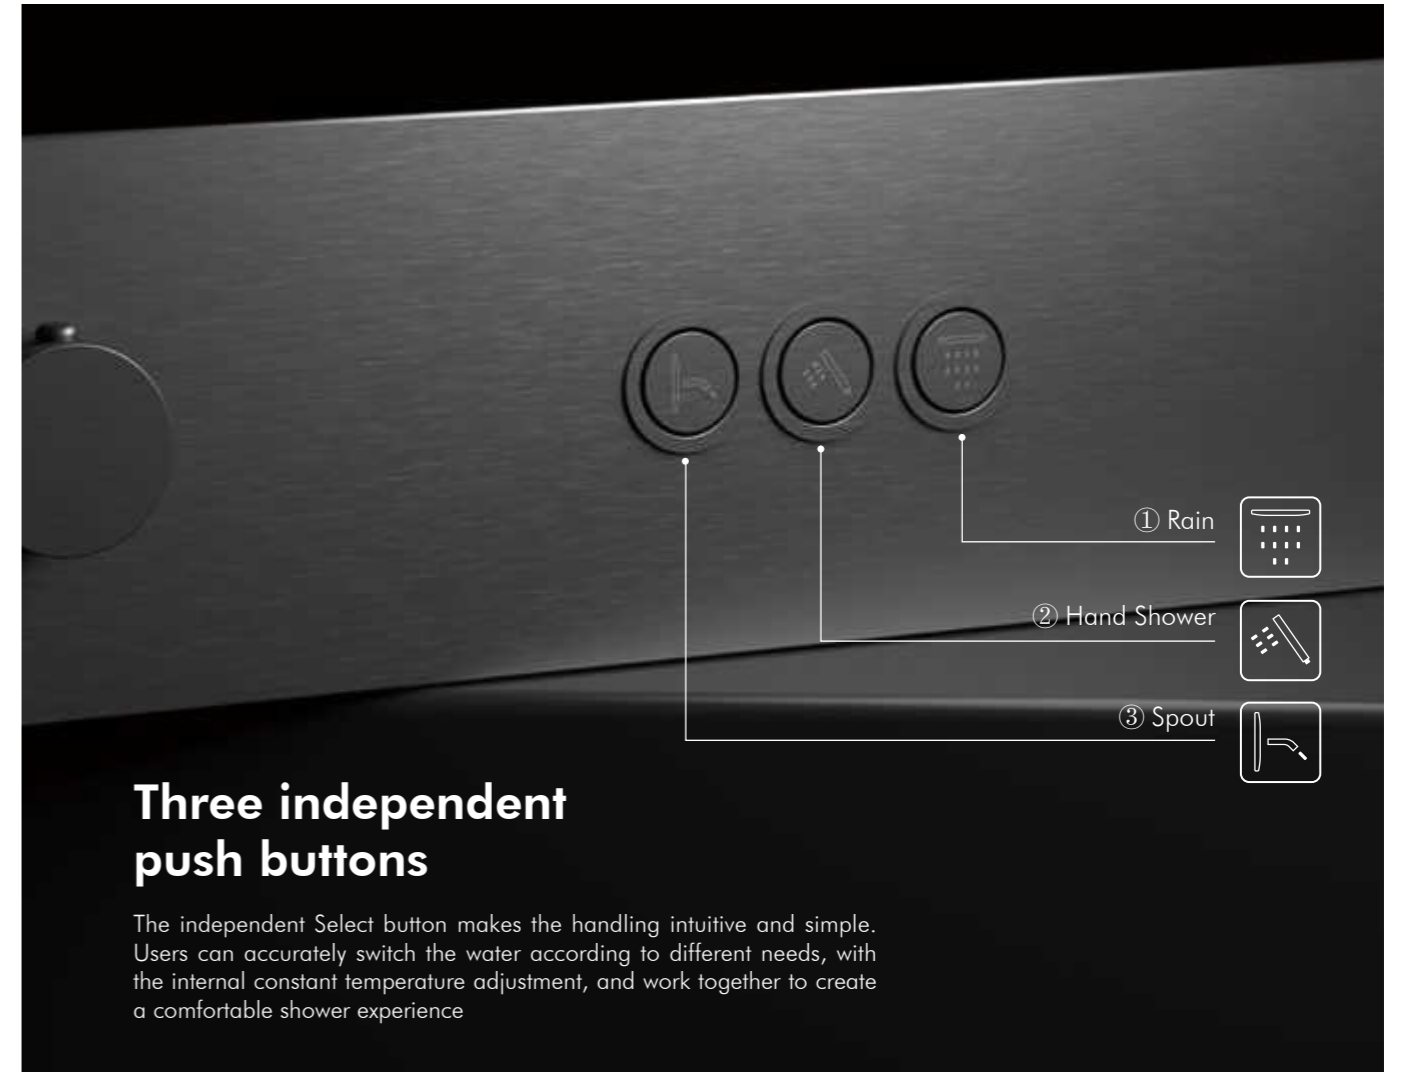

Three independent push buttons

The independent Select button makes the handling intuitive and simple. Users can accurately switch the water according to different needs, with the internal constant temperature adjustment, and work together to create a comfortable shower experience

Three water outlet modes bring you different water experience.

① **Rain** not only covers your head and shoulders, it gently envelops your whole body with thousands of micro-droplets.

② **Modern handheld shower**, the dense colloidal particles spray water at the same time, the water droplets slide off the skin, sweeping away fatigue, and spreading the comfort all over the body.

③ **Concealed water outlet**, convenient and quick water intake.