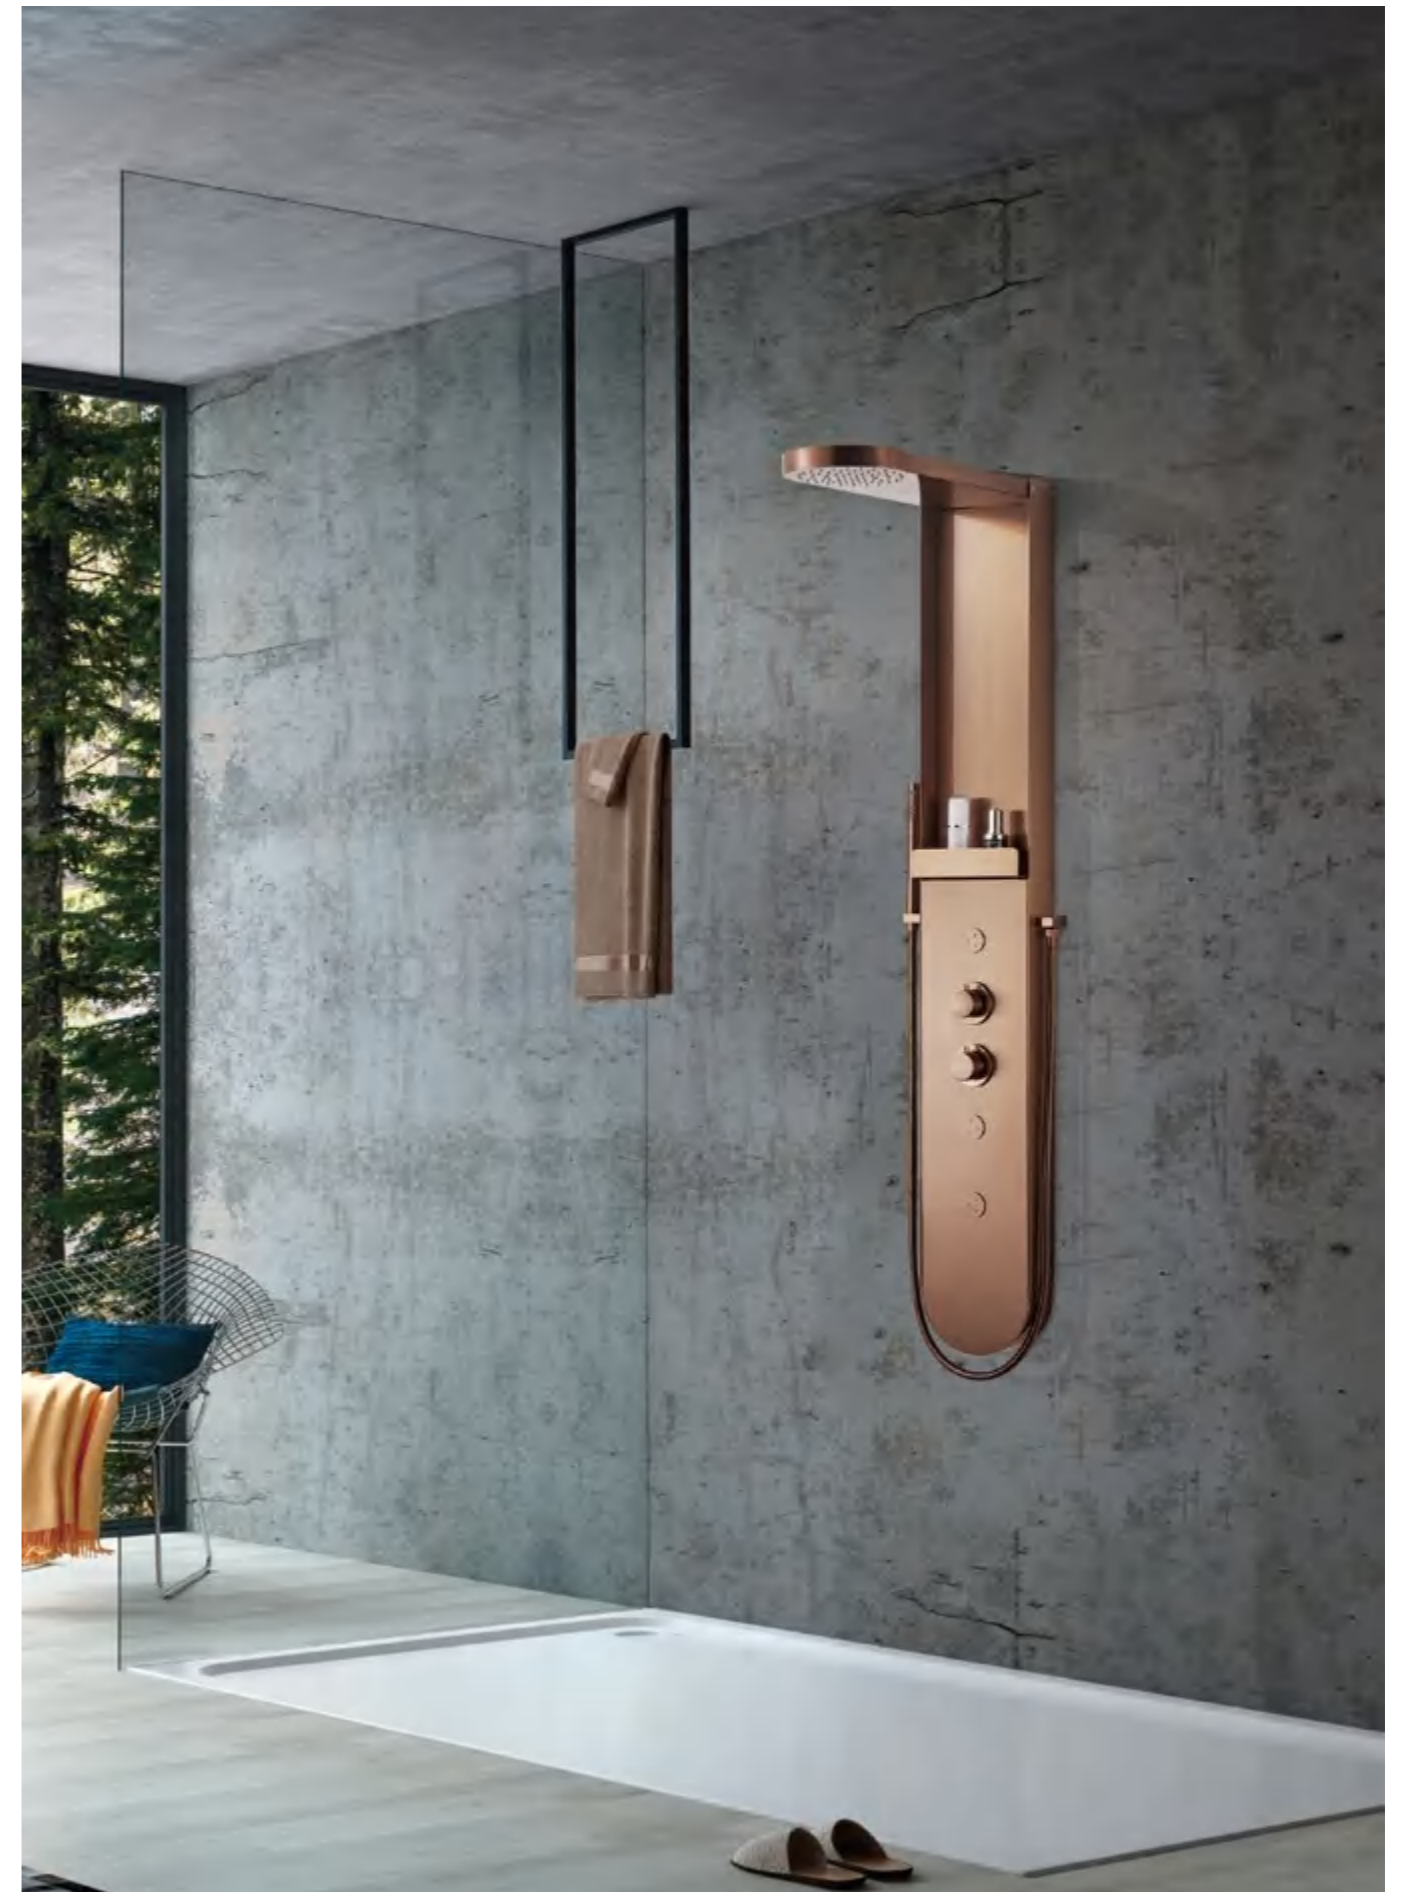

MODEL:G214

Size: 1400x200mm
Body: Brushed SS
Top Shower: ABS, concealed
Body Jets: SS, concealed
Shelf: SS
Mixer: Brass, Rotary mechanical mixer,
3 functions
Hand Shower: ABS with brass holder
Shower Hose: 1.5m SS