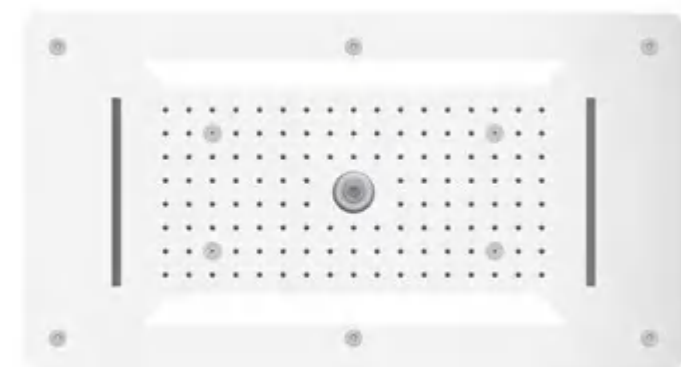

**MODEL: DPG5017**

Product Size: 700X380mm  
Material: SUS304  
Function:rain,water fall

**MODEL: DPG5029**

Product Size: 1000X500mm  
Material: SUS304  
Function:rain,water fall

**MODEL: DPG5018-1**

Product Size: 700X380mm  
Material: SUS304  
Function:rain,mist,spout with LED

**MODEL: DPG5022**

Product Size: 700X380mm  
Material: SUS304  
Function:rain,mist,spout,water fall with LED

**MODEL: DPG5030**

Product Size: 700X380mm  
Material: SUS304  
Function:rain,mist,spout,water fall with LED