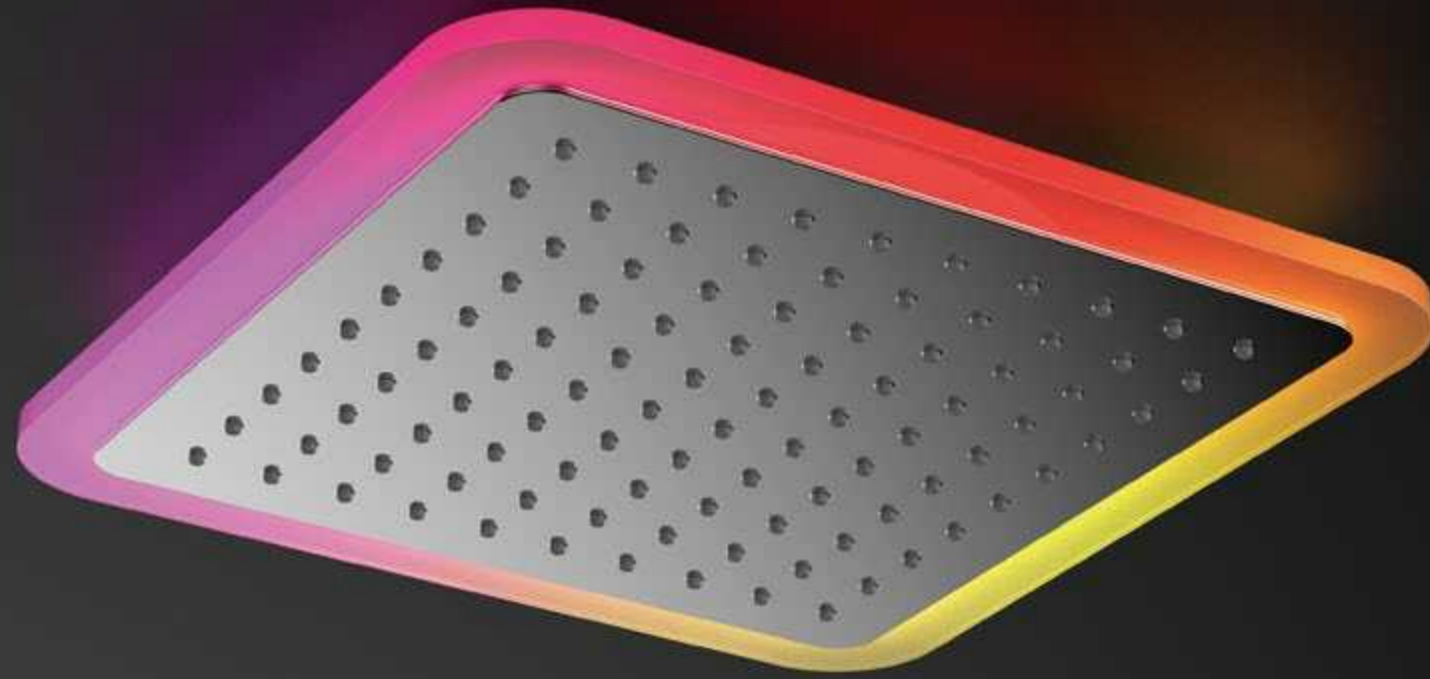

MODEL:LTA5016

Top Shower
Size:350*350mm
Function:single function with LED light
Faucet:Rotary mechanical mixer with 2 functions
Hand Shower:brass with brass holder
Shelf:Stainless steel
Shower Hose:1.5m SS