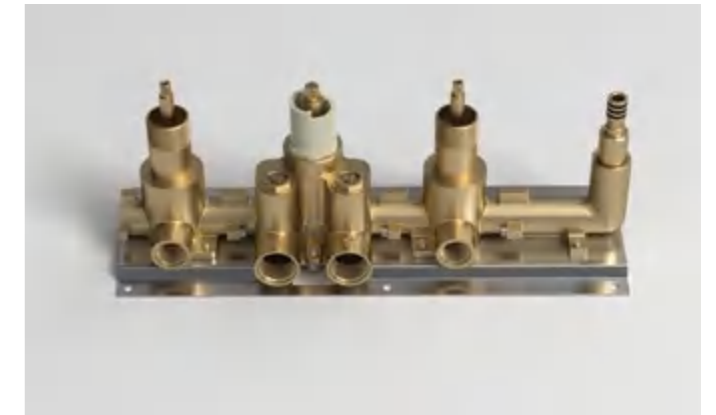

Body Jet Mode

Valve Body