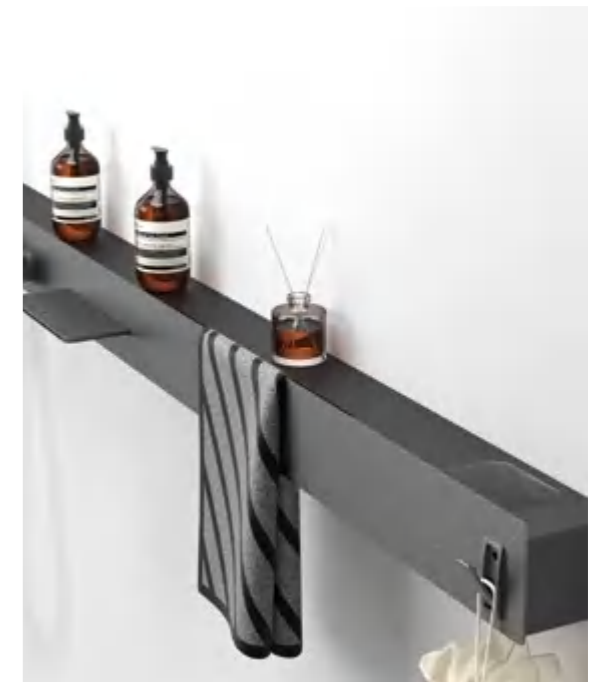

Three-in-one super long storage platform

Adopting well-designed natural waterfall-shaped water flow, silent water flow, soft water flow without splashing, large water output, reducing waiting time for water storage