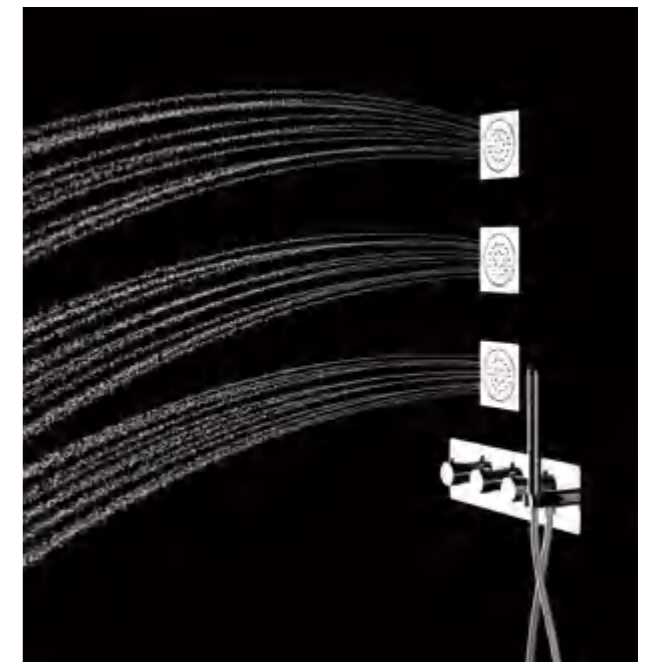

MODEL:LTA5013

Shower head size:500X500mm
3-function SS Shower head(rain, mist, spout)
5-function thermostatic mixer with holder
3 brass body jets
Brass hand shower
1.5M SS flexible hose
SS shelf

Customize to create your bathing atmosphere

A variety of color LED lights can be switched at will, creating the mood and atmosphere you want, and enjoying the beauty of bathing