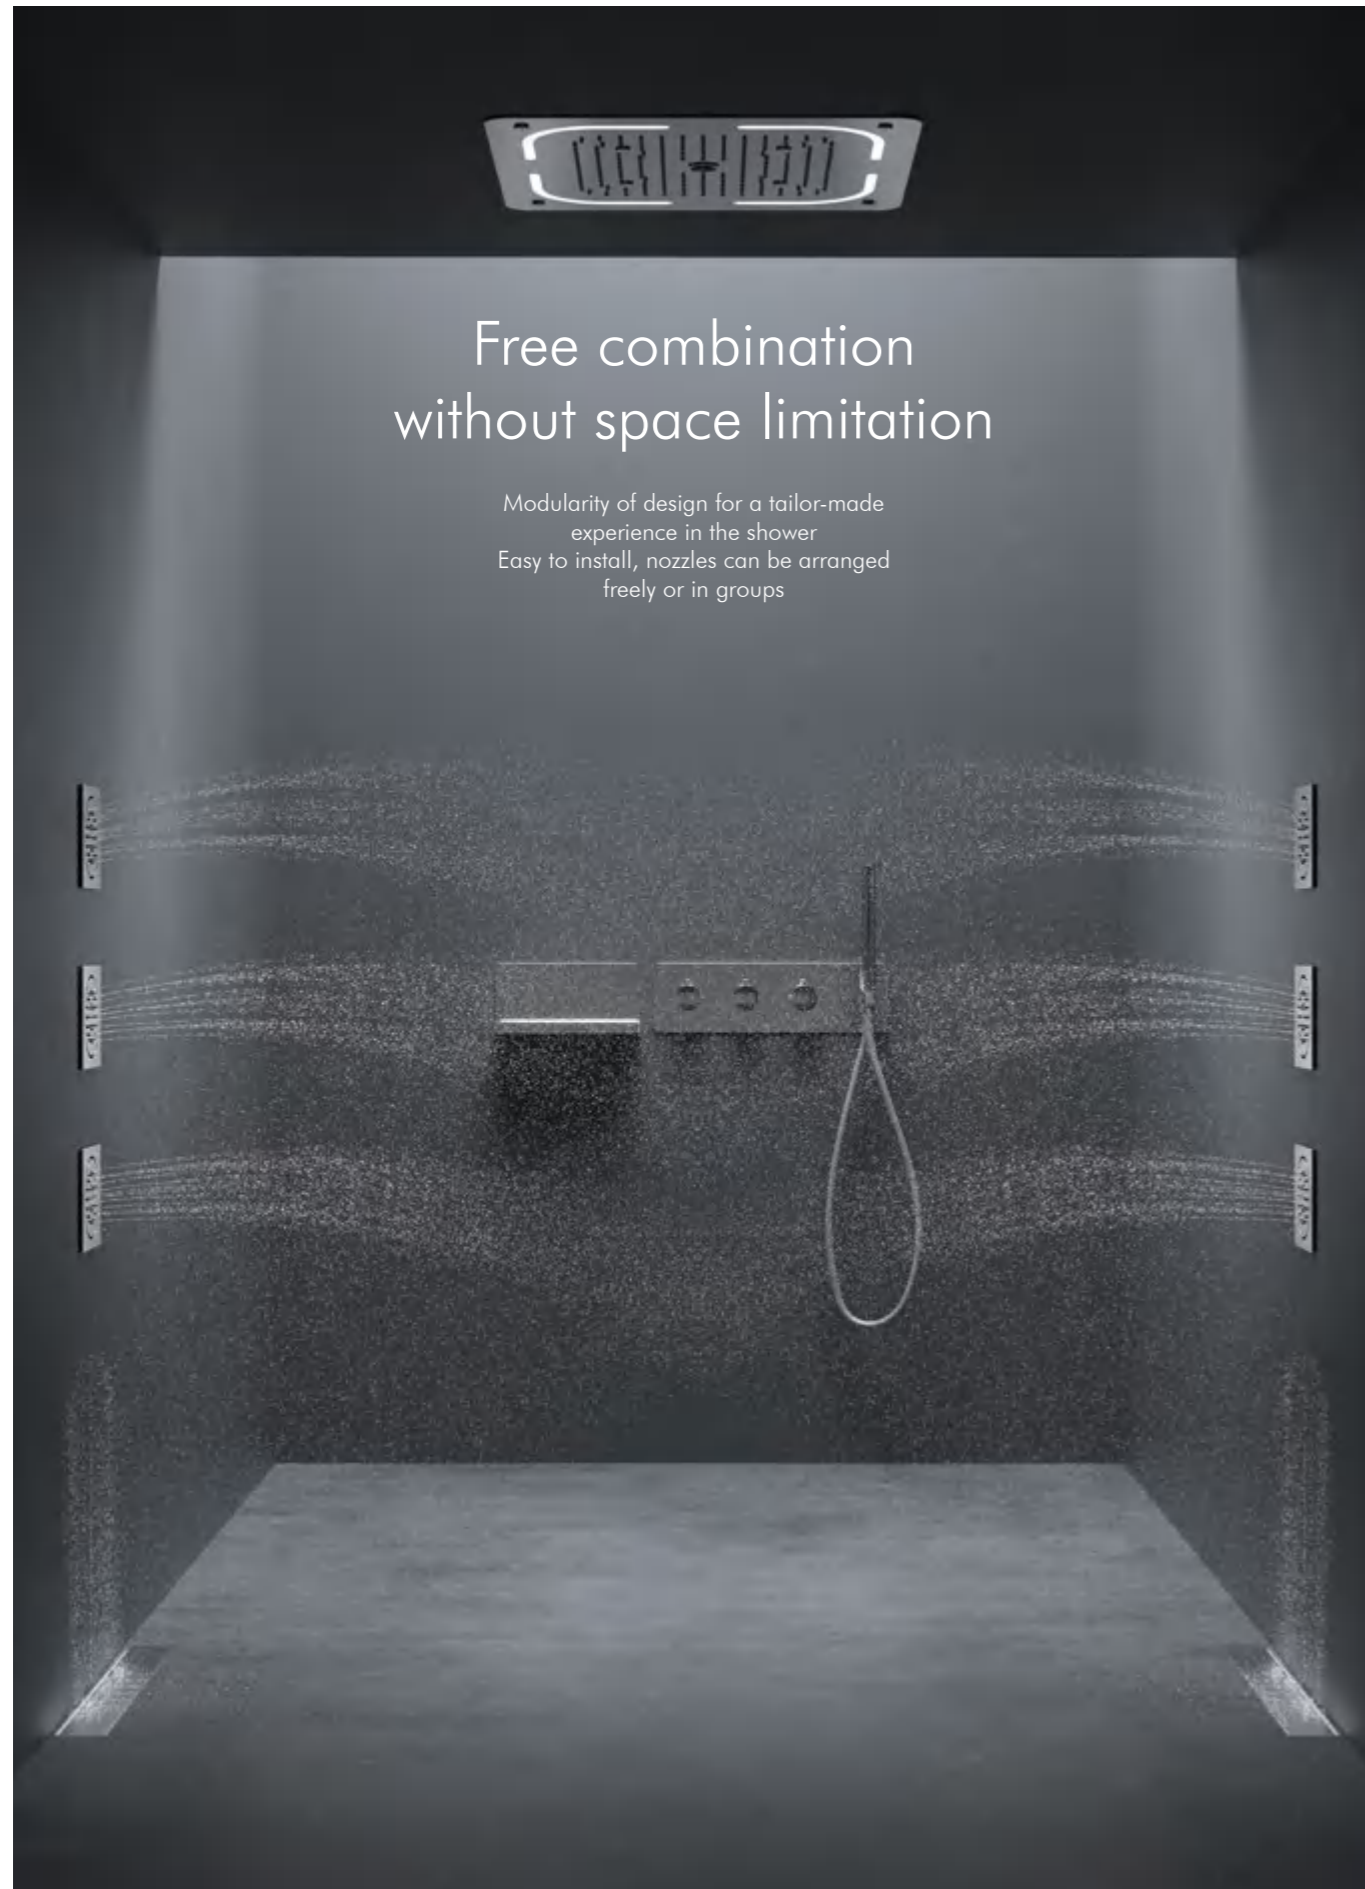

Customize to create your bathing atmosphere

A variety of color LED lights can be switched at will, creating the mood and atmosphere you want, and enjoying the beauty of bathing

Rain Mode

Mist Mode

Spout Mode

Hand Shower Mode

Body Jet Mode