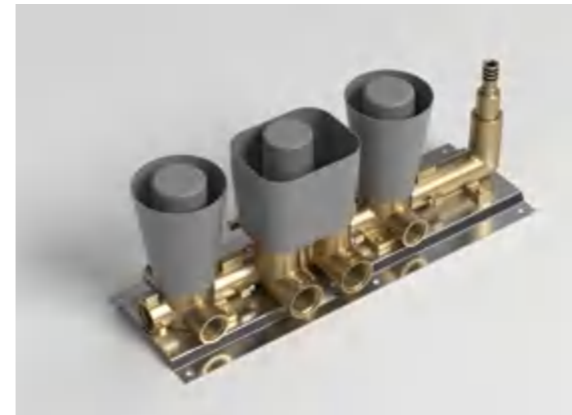

Spout Mode

Hand Shower Mode

Valve Body