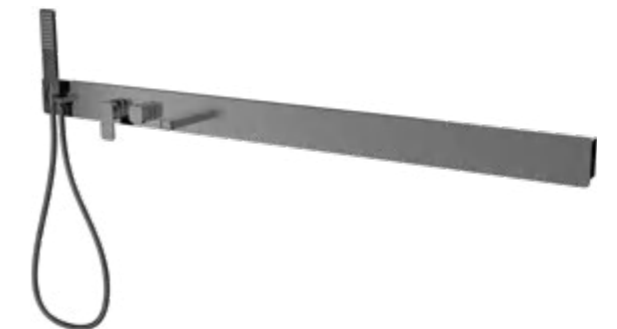

MODEL:DLY057-12

Bathtub faucet
Size:1500*100*102mm
Material:Stainless steel,R-angle
Function:2 functions(hand shower,spout)
Faucet:Mechanical mixer with 2 functions
Shelf:Stainless steel
Hand Shower:SS with brass holder
Spout:Brass
Shower Hose:1.5m SS