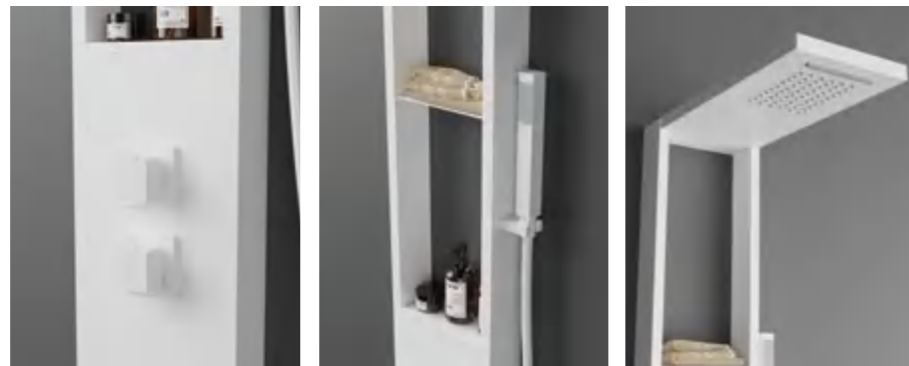

Shower Hose: 1.5m SS

**MODEL:L88**

Size:1200\*220mm  
 Body:Aluminum painted  
 Shelf:Aluminum,two layers  
 Top Shower:ABS with water fall  
 Mixer:Brass,Rotary mechanical mixer,  
 3 functions  
 Hand Shower:SS with brass holder  
 Shower Hose:1.5m SS