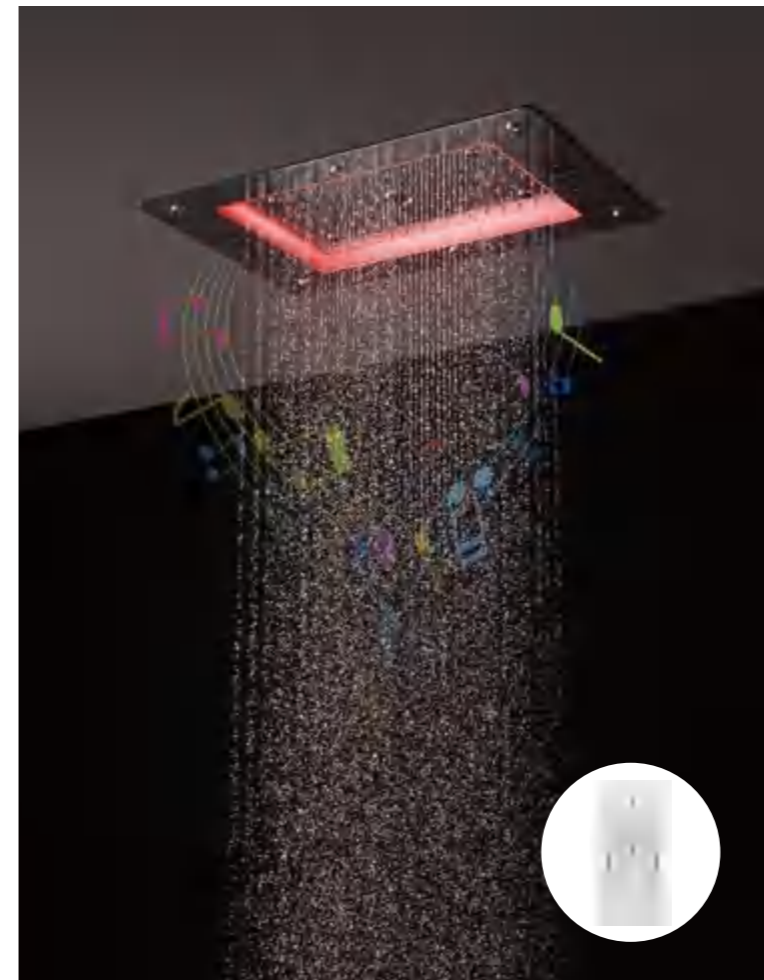

Discover unparalleled bathing pleasure:

Let you temporarily escape from the hustle and bustle and step into another world: a world where playing with water, bathing in soft colored lights and relaxing music will refresh your spirit and rejuvenate you.

MODEL:LTA5005A

- Shower head size:400X600mm
- 3-function SS Shower head(rain,mist,spout)
- 4-function thermostatic mixer
- With LED lights and Bluetooth speaker
- Brass hand shower
- 1.5M SS flexible hose
- SS shelf

Valve Body