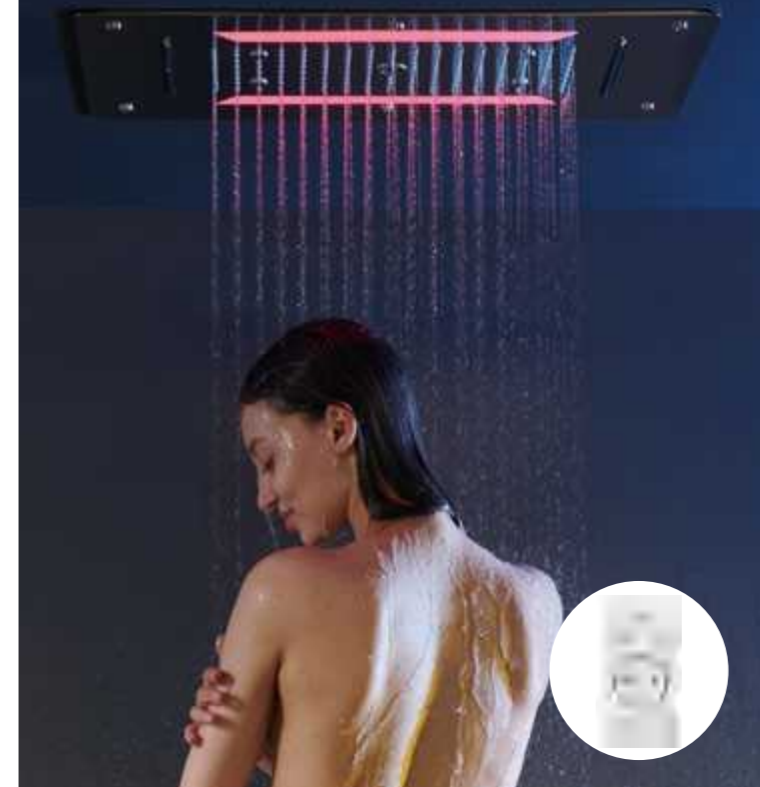

Professional SPA Bathing Experience

Eli canopy spray is equipped with rain, mist, spout, double waterfall 5 water outlet modes, bringing you a new water massage experience