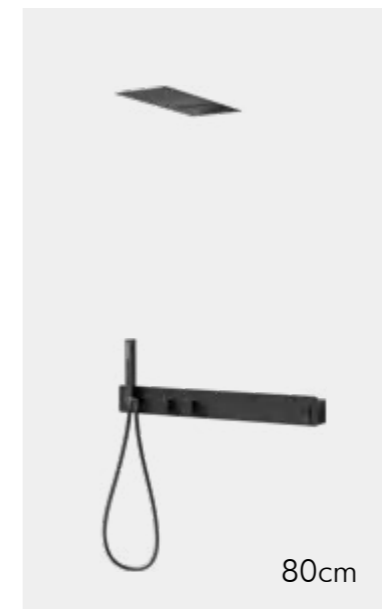

Two sizes to choose from

Suitable for different units, let you choose flexibly.

80cm