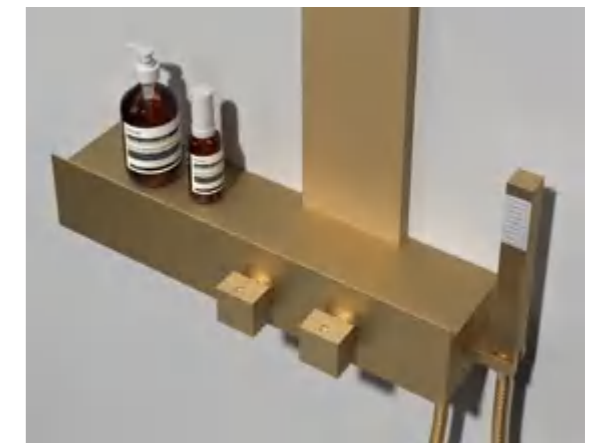

③ Large size storage platform

Toiletries at your fingertips
What you see is what you need

MODEL:DLY053-1

Product Size:1200X500mm
Material:Stainless steel frame
2-function normal mixer
Stainless steel top shower
Brass shower holder
Brass shower holder
Brass hand shower
Stainless steel shower hose
Shelf