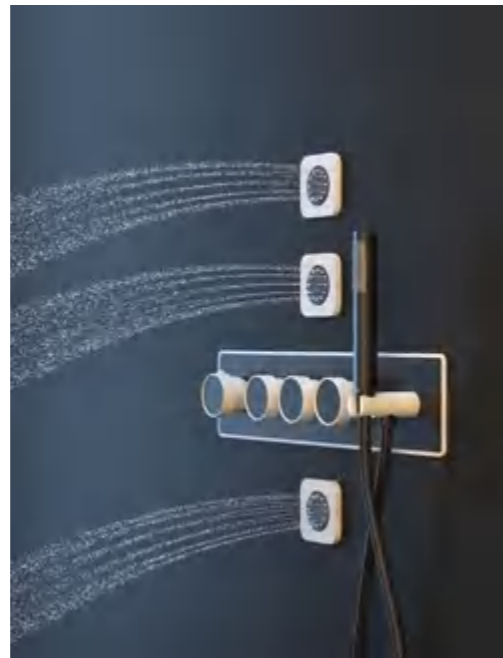

Massage side spray

Three back massage side jets, through jetting water on the body, stimulate acupuncture points, relieve physical and mental fatigue, and double the bathing experience