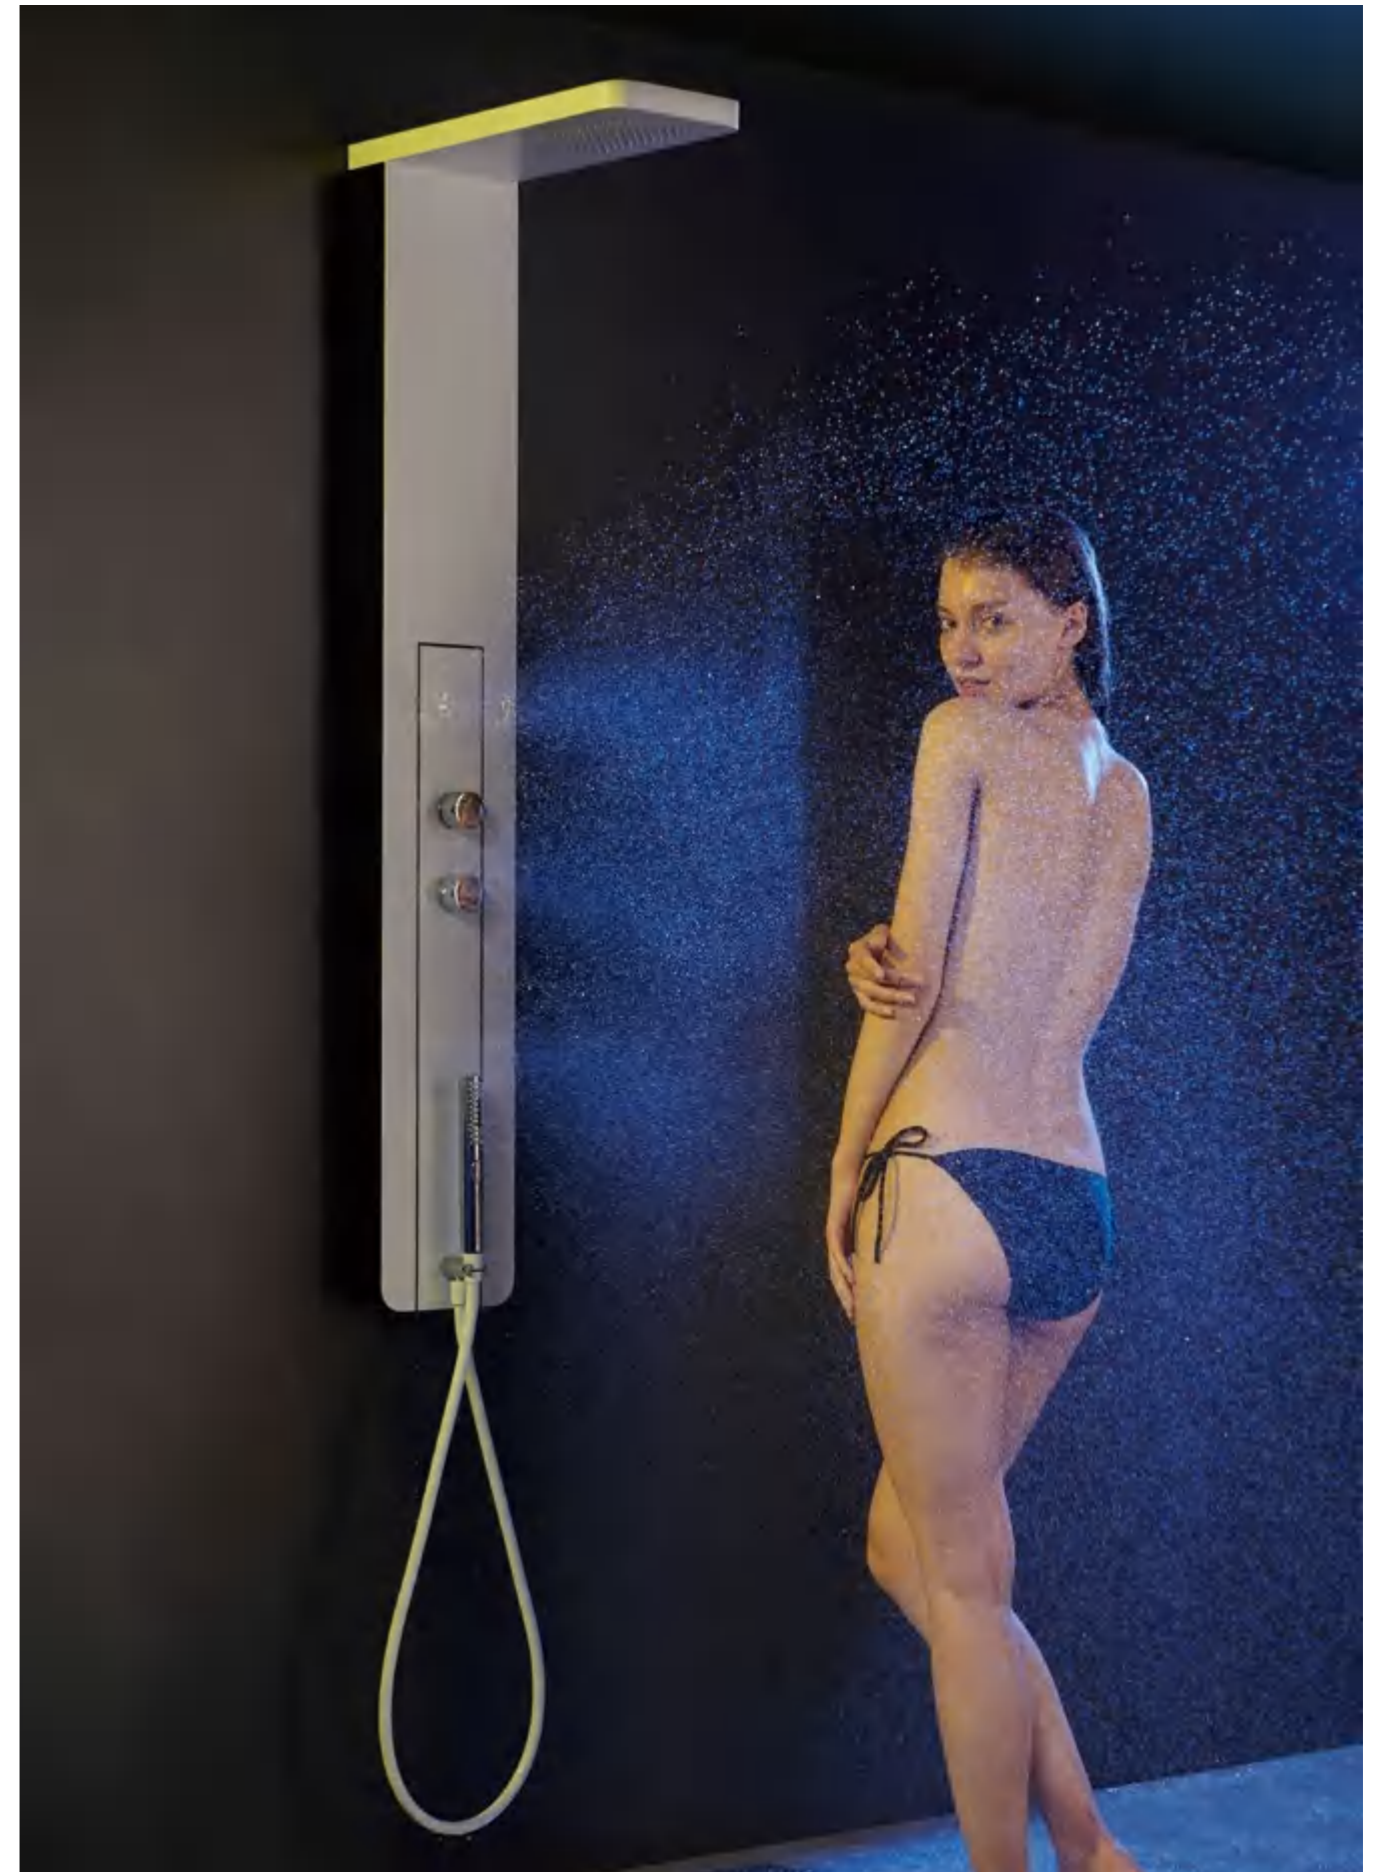

MODEL:G218

Size: 1400x200mm
Body: SS painted, white+black
Top Shower: SS, 320x240mm
Body Jets: ABS, concealed, mist
Mixer: Brass, Rotary mechanical mixer,
3 functions
Hand Shower: ABS with brass holder
Shower Hose: 1.5m SS

MODEL:G219

Size: 1400x200mm
Body: SS painted, white+black
Top Shower: SS, concealed
Body Jets: ABS, concealed, mist
Mixer: Brass, Rotary mechanical mixer,
3 functions
Hand Shower: ABS with brass holder
Shower Hose: 1.5m SS