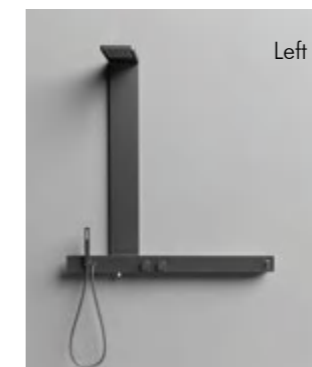

Left

Middle

Right

**MODEL:DLY055-3**

Product Size:1200X100mm  
Material:Brushed stainless steel frame  
3-function thermostatic mixer  
stainless steel top shower  
with waterfall  
Brass shower holder  
Brass hand shower  
1.5M PVC shower hose  
Shelf