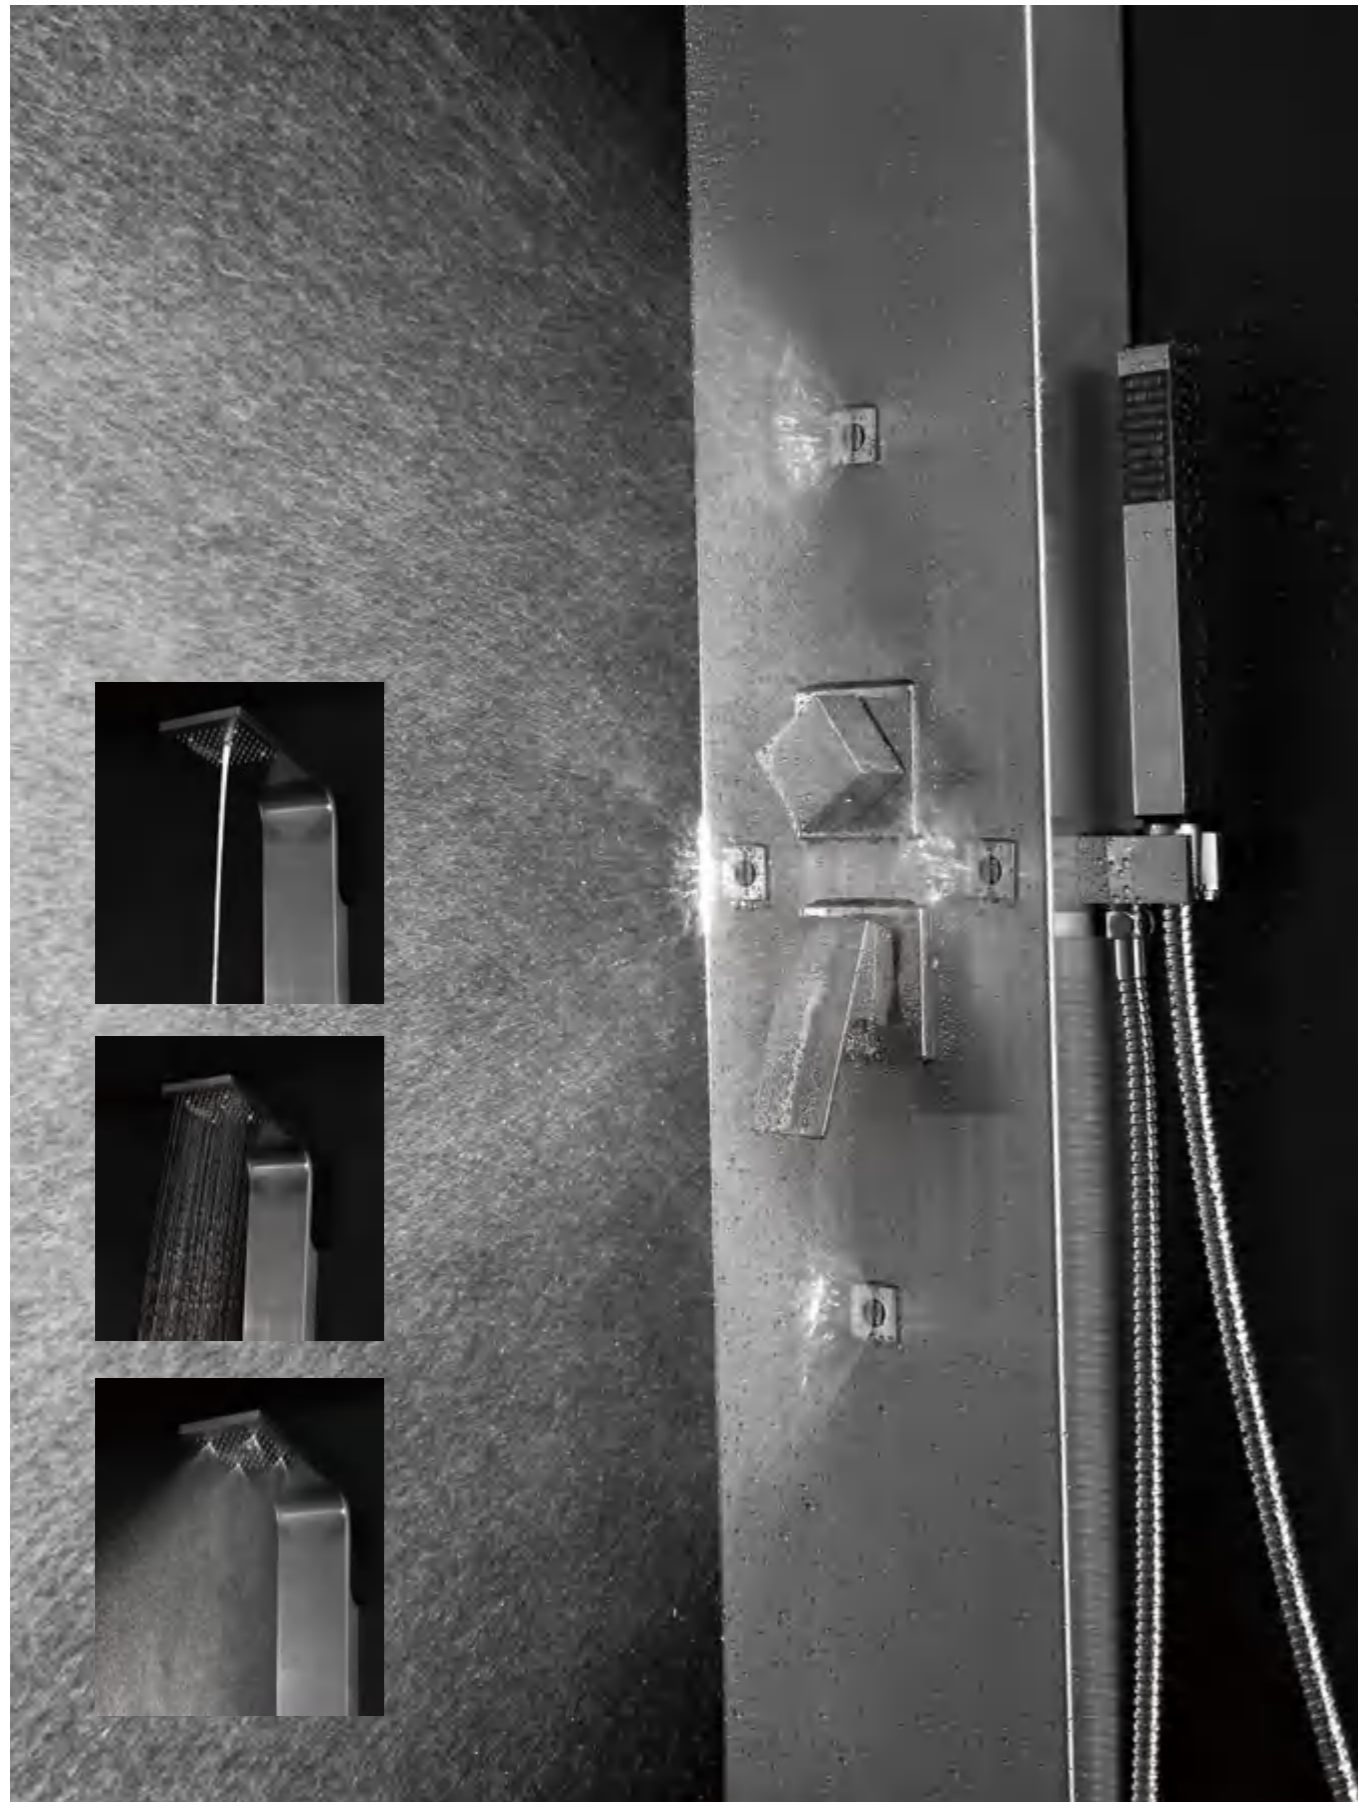

MODEL:G221

Size: 1400x200mm
Body: Brushed SS
Top Shower: ABS, concealed, 3 functions
(rain, mist, spout)
Body Jets: BRASS, mist, 4 pcs
Mixer: Brass, Mechanical mixer, 5 functions
Hand Shower: ABS with brass holder
Shower Hose: 1.5m SS