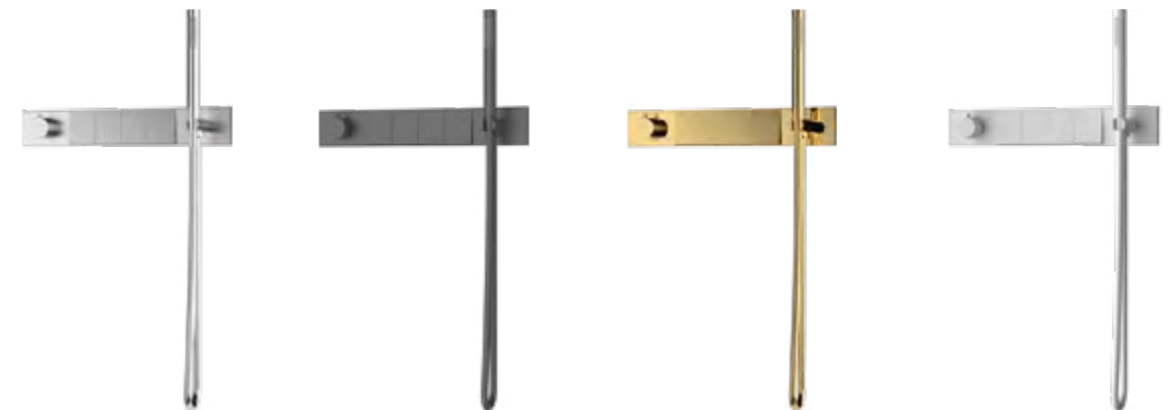

One push button one function  
Can be 2-6 functions

One push button one function  
Can be 2-6 functions

**MODEL:LTA1125CZ**

Faucet Size:564\*80mm  
Function:Thermostatic mixer with 4 push button  
diverters and flow control  
Hand Shower:Brass with brass holder  
Shower Hose:1.5m SS

**MODEL:LTA1135CZ**

Faucet Size:476\*80mm  
Function:Thermostatic mixer with 4 push  
button diverters  
Hand Shower:Brass with brass holder  
Shower Hose:1.5m SS

**MODEL:G197-1**

Size: 1500x230mm  
Body: Brushed SS, adjustable  
Top Shower: ABS, concealed  
Mixer: Brass, Mechanical mixer, 3 functions  
Shelf: SS  
Hand Shower: ABS with brass holder  
Shower Hose: 1.5m SS