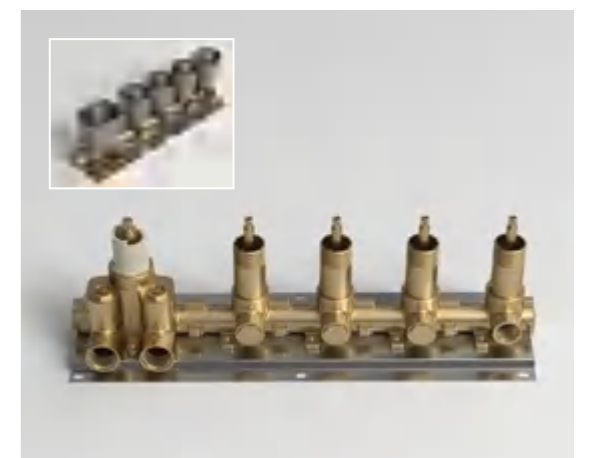

Discover unparalleled bathing pleasure:

Let you temporarily escape from the hustle and bustle and step into another world: a world where playing with water, bathing in soft colored lights and relaxing music will refresh your spirit and rejuvenate you.

MODEL:LTA5005A

- Shower head size:400X600mm
- 3-function SS Shower head(rain,mist,spout)
- 4-function thermostatic mixer
- With LED lights and Bluetooth speaker
- Brass hand shower
- 1.5M SS flexible hose
- SS shelf

Valve Body