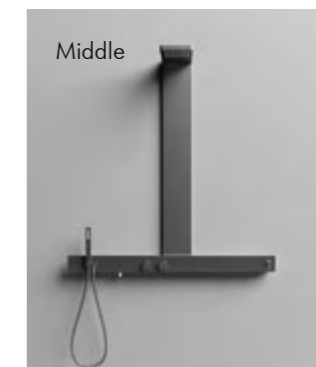

Left

Middle

Right

**MODEL:DLY055-3**

Product Size:1200X100mm  
Material:Brushed stainless steel frame  
3-function thermostatic mixer  
stainless steel top shower  
with waterfall  
Brass shower holder  
Brass hand shower  
1.5M PVC shower hose  
Shelf