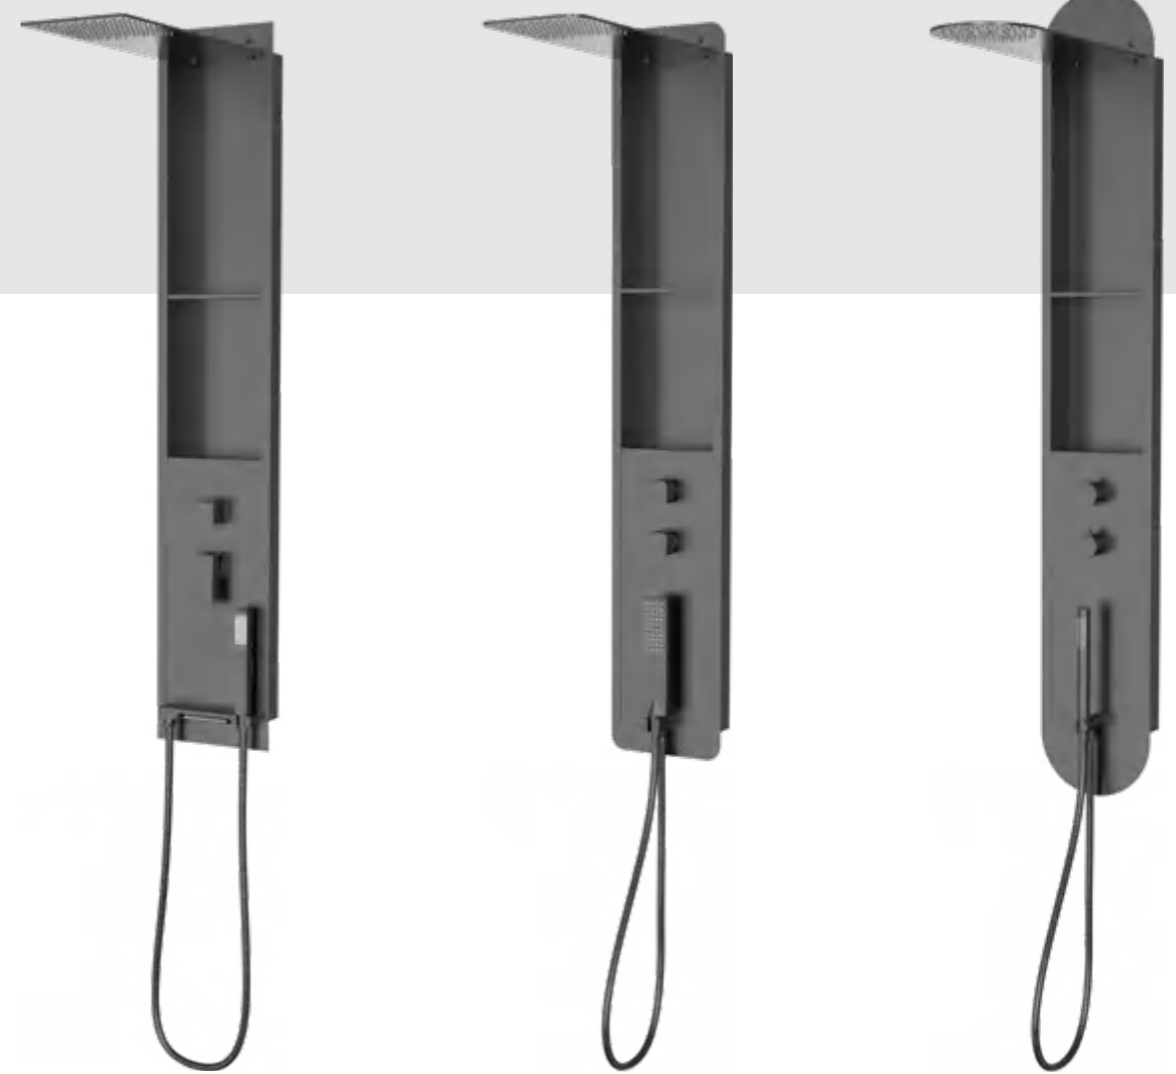

GORGEOUS WORK

Made with precision technology. Can be optimally adjusted to the needs of the showerer

MODEL:LTA050-1

Size:1300x220*510mm
Body:Stainless steel,Concealed
Shelf:SS,two layers
Top Shower:SS,single function
Waterfall:brass and ABS
Mixer:Brass,Mechanical mixer,
3 functions
Hand Shower:SS with brass holder
Shower Hose:1.5m SS

MODEL:LTA050-2

Size:1350x240*510mm
Body:Stainless steel,Concealed,sharp edge
Shelf:SS,two layers
Top Shower:SS,single function
Waterfall:brass and ABS
Mixer:Brass,Mechanical mixer,
3 functions
Hand Shower:SS with brass holder
Shower Hose:1.5m SS

MODEL:LTA050-3

Size:1350x240*510mm
Body:Stainless steel,Concealed,R-angle
Shelf:SS,two layers
Top Shower:SS,single function
Waterfall:brass and ABS
Mixer:Brass,Rotary mechanical mixer,
2 functions
Hand Shower:SS with brass holder
Shower Hose:1.5m SS

MODEL:LTA050-4

Size:1560x240*510mm
Body:Stainless steel,Concealed
Shelf:SS,two layers
Top Shower:SS,single function
Waterfall:brass and ABS
Mixer:Brass,Rotary mechanical mixer,
2 functions
Hand Shower:SS with brass holder
Shower Hose:1.5m SS