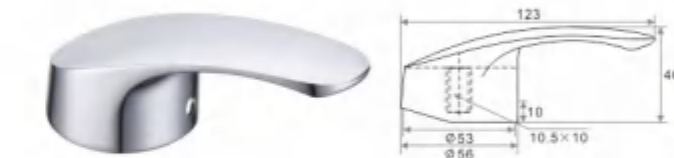

From the very original creation designers bestow a new life to traditional products to make every part of the design the unique works of art.

DL-A100