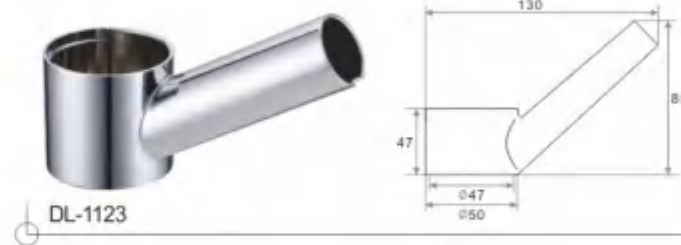

DL-C11

DL-1123