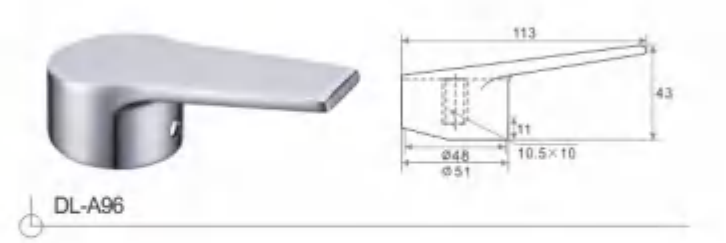

DL-A61

DL-A65

From the very original creation designers bestow a new life to traditional products to make every part of the design the unique works of art.

SINGLE HANDLE SERIES
Ø40

THE TOP DESIGNED STRUCTURE LET YOU SENSE PERFECTION, THE TECHNOLOGY INPUT IS PALPABLE. STARTING FROM THE VERY DETAILS ONE IS ABLE TO PERCEIVE THE MODERNITY IN STYLE AND QUALITY.
极富创意的结构令人叹为观止，在制作工艺上更值得你细细品味，从细节中你可了解到现代的品质与品位。