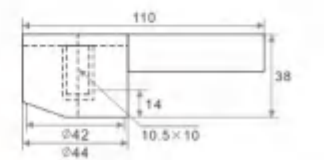

From the very original creation designers bestow a new life to traditional products to make every part of the design the unique works of art.

DILANG DIE-CASTING PLASTICS

我们的产品外形简约而大方，表面采用真空加厚电镀层，加强附着力，有效防止镀层起泡、脱皮、酸碱腐蚀等现象。使表面永久光亮，不褪色，历久恒新。

DL-A52