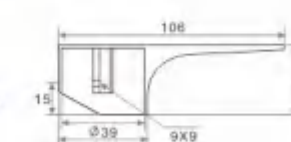

DL-B129

DL-B130

PRODUCT CATALOGUE

Ø35 SERIES
【35芯把手系列】

PRODUCT CATALOGUE

Single handle & others

【其它配件】

From the very original creation designers bestow a new life to traditional products to make every part of the design the unique works of art.