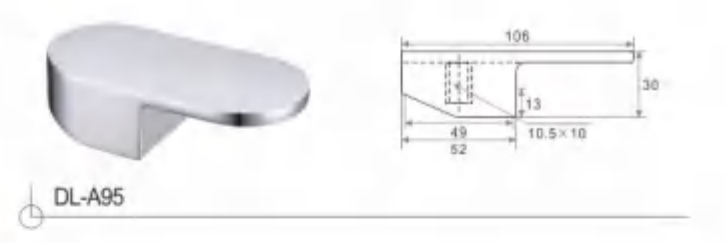

DL-A61

DL-A65

From the very original creation designers bestow a new life to traditional products to make every part of the design the unique works of art.

SINGLE HANDLE SERIES
Ø40

THE TOP DESIGNED STRUCTURE LET YOU SENSE PERFECTION, THE TECHNOLOGY INPUT IS PALPABLE. STARTING FROM THE VERY DETAILS ONE IS ABLE TO PERCEIVE THE MODERNITY IN STYLE AND QUALITY.
极富创意的结构令人叹为观止，在制作工艺上更值得你细细品味，从细节中你可了解到现代的品质与品位。