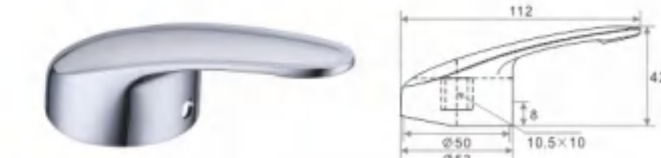

From the very original creation designers bestow a new life to traditional products to make every part of the design the unique works of art.

DL-A108