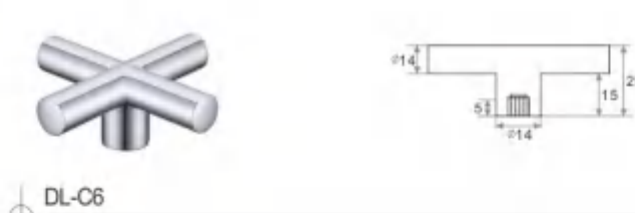

DL-B129

DL-B130

PRODUCT CATALOGUE

Ø35 SERIES
【35芯把手系列】

PRODUCT CATALOGUE

Single handle & others

【其它配件】

From the very original creation designers bestow a new life to traditional products to make every part of the design the unique works of art.

DL-C1

DL-C2

DL-C3

DL-C4

DL-C5

DL-C6

DL-C7

DL-C9