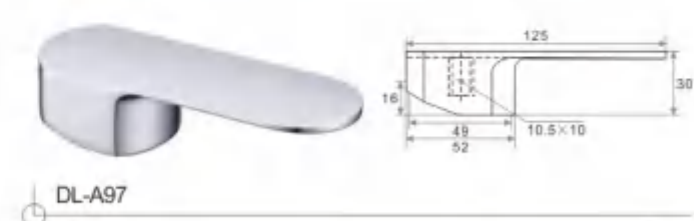

DL-A61

DL-A65

From the very original creation designers bestow a new life to traditional products to make every part of the design the unique works of art.

SINGLE HANDLE SERIES
Ø40

THE TOP DESIGNED STRUCTURE LET YOU SENSE PERFECTION, THE TECHNOLOGY INPUT IS PALPABLE. STARTING FROM THE VERY DETAILS ONE IS ABLE TO PERCEIVE THE MODERNITY IN STYLE AND QUALITY.
极富创意的结构令人叹为观止，在制作工艺上更值得你细细品味，从细节中你可了解到现代的品质与品位。