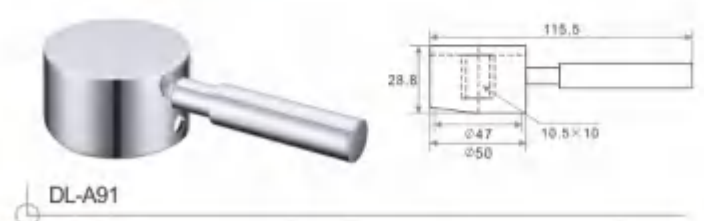

DL-A61

DL-A65

From the very original creation designers bestow a new life to traditional products to make every part of the design the unique works of art.

SINGLE HANDLE SERIES
Ø40

THE TOP DESIGNED STRUCTURE LET YOU SENSE PERFECTION, THE TECHNOLOGY INPUT IS PALPABLE. STARTING FROM THE VERY DETAILS ONE IS ABLE TO PERCEIVE THE MODERNITY IN STYLE AND QUALITY.
极富创意的结构令人叹为观止，在制作工艺上更值得你细细品味，从细节中你可了解到现代的品质与品位。