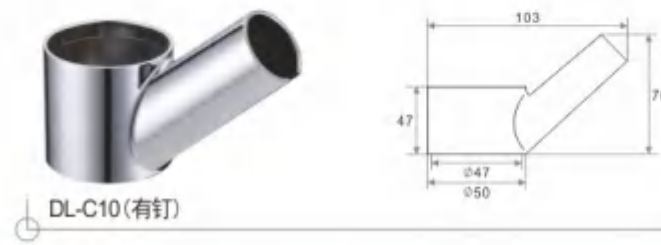

DL-B129

DL-B130

PRODUCT CATALOGUE

Ø35 SERIES
【35芯把手系列】

PRODUCT CATALOGUE

Single handle & others

【其它配件】

From the very original creation designers bestow a new life to traditional products to make every part of the design the unique works of art.

DL-C1

DL-C2

DL-C3

DL-C4

DL-C5

DL-C6

DL-C7

DL-C9