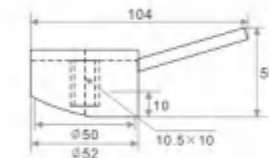

From the very original creation designers bestow a new life to traditional products to make every part of the design the unique works of art.

DILANG DIE-CASTING PLASTICS

我们的产品外形简约而大方，表面采用真空加厚电镀层，加强附着力，有效防止镀层起泡、脱皮、酸碱腐蚀等现象。使表面永久光亮，不褪色，历久恒新。

DL-A47