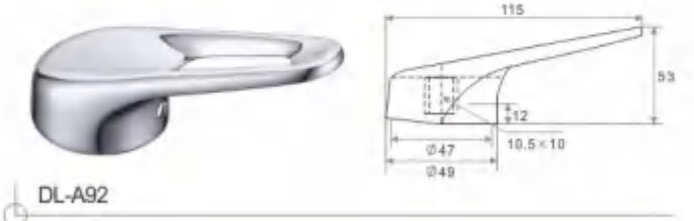

DL-A61

DL-A65

From the very original creation designers bestow a new life to traditional products to make every part of the design the unique works of art.

SINGLE HANDLE SERIES
Ø40

THE TOP DESIGNED STRUCTURE LET YOU SENSE PERFECTION, THE TECHNOLOGY INPUT IS PALPABLE. STARTING FROM THE VERY DETAILS ONE IS ABLE TO PERCEIVE THE MODERNITY IN STYLE AND QUALITY.
极富创意的结构令人叹为观止，在制作工艺上更值得你细细品味，从细节中你可了解到现代的品质与品位。