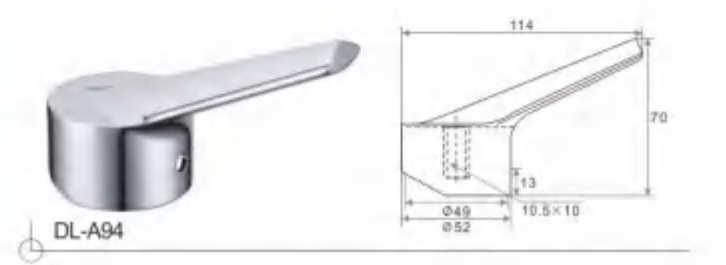

DL-A61

DL-A65

From the very original creation designers bestow a new life to traditional products to make every part of the design the unique works of art.

SINGLE HANDLE SERIES
Ø40

THE TOP DESIGNED STRUCTURE LET YOU SENSE PERFECTION, THE TECHNOLOGY INPUT IS PALPABLE. STARTING FROM THE VERY DETAILS ONE IS ABLE TO PERCEIVE THE MODERNITY IN STYLE AND QUALITY.
极富创意的结构令人叹为观止，在制作工艺上更值得你细细品味，从细节中你可了解到现代的品质与品位。