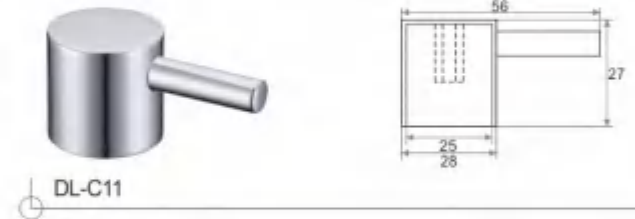

From the very original creation designers bestow a new life to traditional products to make every part of the design the unique works of art.

DL-C11