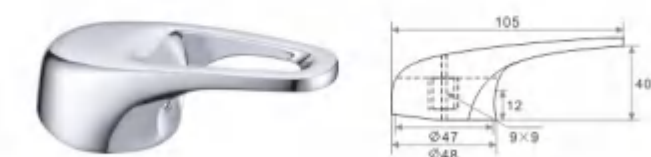

Ø35
 SINGLE HANDLE
 SERIES
 35芯把手系列

ZINC
 METAL ALLOY

From the very original creation designers bestow a new life to traditional products to make every part of the design the unique works of art.

DL-B01

DL-B02

DL-B03

DL-B04

DL-B05

DL-B06

DL-B07

DL-B08

DL-B10

DL-B11