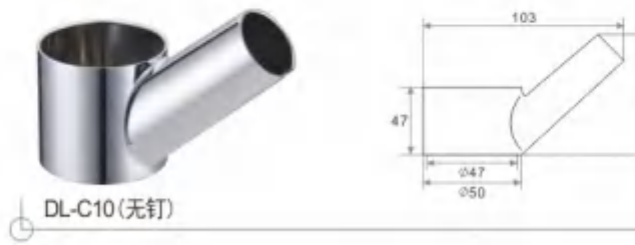

DL-C10 (无钉)