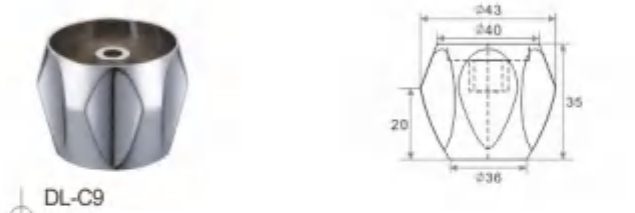

DL-B129

DL-B130

PRODUCT CATALOGUE

Ø35 SERIES
【35芯把手系列】

PRODUCT CATALOGUE

Single handle & others

【其它配件】

From the very original creation designers bestow a new life to traditional products to make every part of the design the unique works of art.

DL-C1

DL-C2

DL-C3

DL-C4

DL-C5

DL-C6

DL-C7

DL-C9