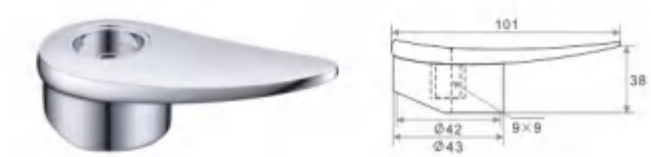

Ø35 SERIES

【35芯把手系列】

UNIQUE, SIMPLE, UNSOPHISTICATED AND EXTENSIVE DESIGN,

magnificent vigor, clear, simple and elegant fashion smartly sprinkle and provide a artistic atmosphere.

设计独特、古朴、粗犷、气势恢宏，
明明简约而时尚高雅，为您的生活空间巧妙点缀而生艺术的绝佳饰品。

Ø35
SINGLE HANDLE
SERIES
35芯把手系列

ZINC
METAL ALLOY

From the very original creation designers bestow a new life to traditional products to make every part of the design the unique works of art.

DL-B06