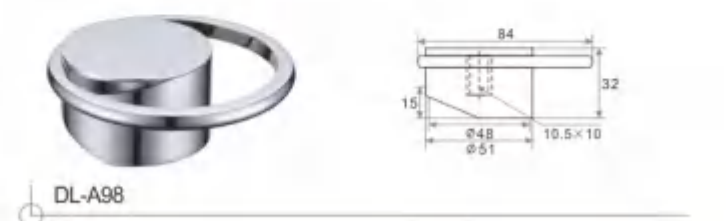

DL-A61

DL-A65

From the very original creation designers bestow a new life to traditional products to make every part of the design the unique works of art.

SINGLE HANDLE SERIES
Ø40

THE TOP DESIGNED STRUCTURE LET YOU SENSE PERFECTION, THE TECHNOLOGY INPUT IS PALPABLE. STARTING FROM THE VERY DETAILS ONE IS ABLE TO PERCEIVE THE MODERNITY IN STYLE AND QUALITY.
极富创意的结构令人叹为观止，在制作工艺上更值得你细细品味，从细节中你可了解到现代的品质与品位。