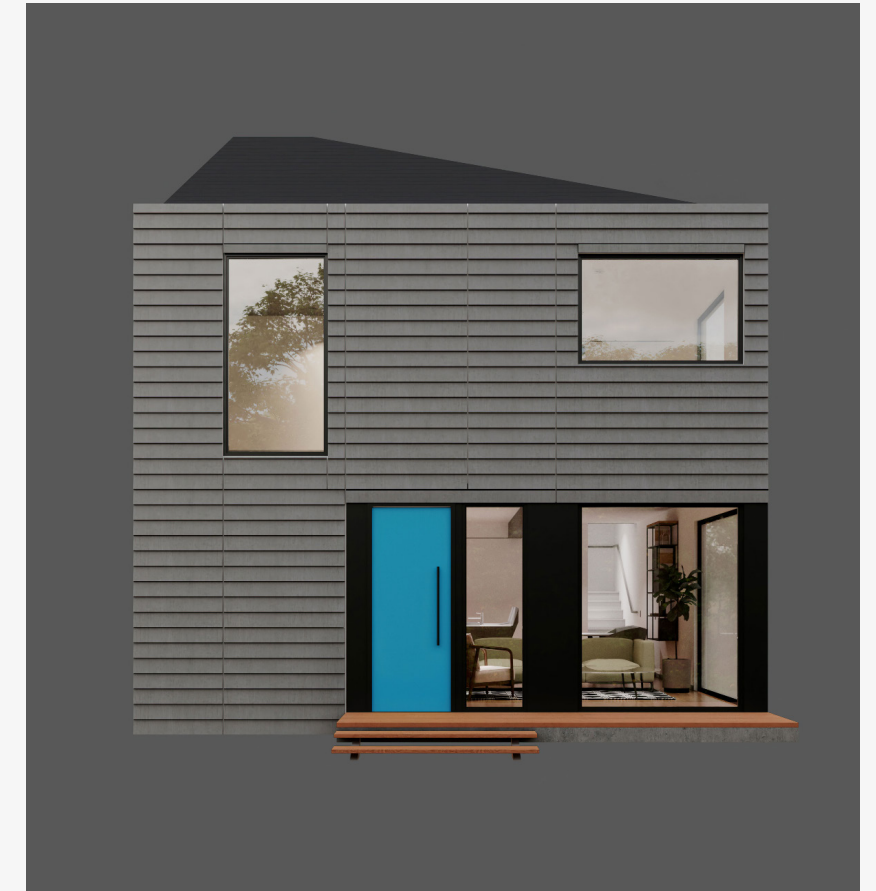

2 CONNECT DECK | ACCESSORIES

SELECT ONE OPTION BELOW

CHOOSE YOUR CONNECT DECK

NO DECK

ROOF DECK ABOVE GARAGE
(FOR LIMITED CONFIGURATIONS ONLY)

CONNECT DECK
(FOR LIMITED CONFIGURATIONS ONLY)

ROOF DECK ABOVE HOME
(NOT APPLICABLE FOR SINGLE STORY MODELS)

3 CONNECT ROOF | ACCESSORIES

SELECT ONE OPTION BELOW

CHOOSE YOUR ROOF LINE

STANDARD

FLAT ROOF (LOW SLOPE)

UPGRADE

ROOF HAT | GABLE ROOF

ROOF HAT | ASYMETRIC