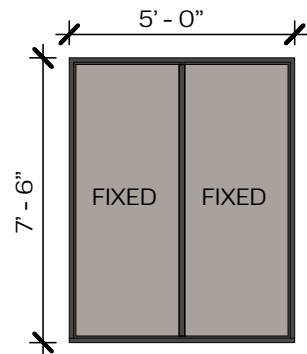

1 DOORS & WINDOWS

WINDOWS

TYPE PA1
2 PANEL FIXED WINDOW
WITH MULLION