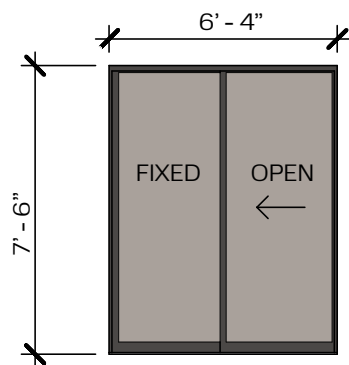

TYPE PI1
2 PANEL SLIDING DOORS
(OX OR XO)