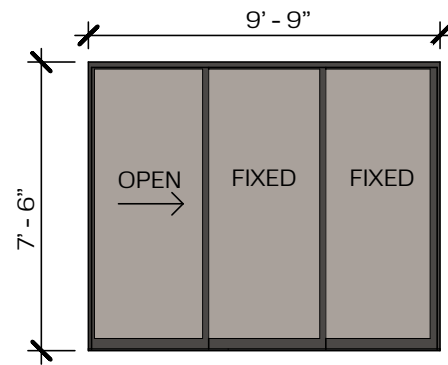

TYPE PH1
3 PANEL SLIDING DOORS
(XOO OR OOX)