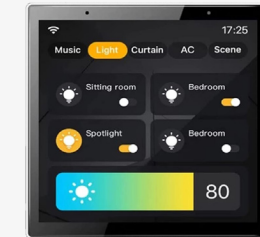

* CONNECTED LIVING UPGRADE

LIVING ROOM AND BEDROOMS

UPGRADE/ADD-ON

SAMSUNG
HVAC WIRELESS ACCESS
(VIA SMARTPHONE)

SMART PLUG & PLAY LIGHTING
WITH ADDITIONAL WIRELESS ACCESS
(VIA SMARTPHONE)

HOME CONTROL TOUCH SCREEN
10" DISPLAY