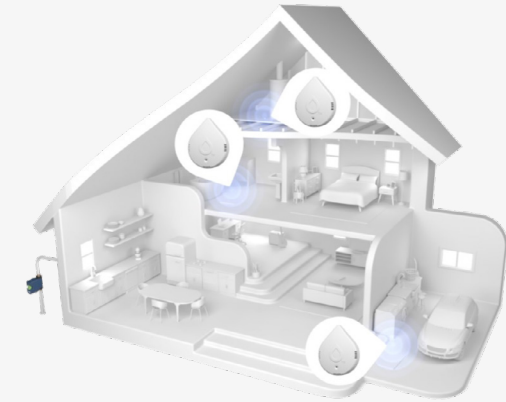

* CONNECTED LIVING UPGRADE

LIVING ROOM AND BEDROOMS

UPGRADE/ADD-ON

SAMSUNG
HVAC WIRELESS ACCESS
(VIA SMARTPHONE)

SMART PLUG & PLAY LIGHTING
WITH ADDITIONAL WIRELESS ACCESS
(VIA SMARTPHONE)

HOME CONTROL TOUCH SCREEN
10" DISPLAY

- * CLASS A ROOFING MEMBRANE
- * FIRE-SPRINKLER SYSTEM
- * FIRE-RESISTANT GLASS
& OTHER NON-COMBUSTIBLE MATERIALS

UPGRADE/ADD-ON

NEST BY GOOGLE
SMART DOORBELL

NEST BY GOOGLE
NEST & YALE DOOR LOCK

MOEN
SMART WATER MONITOR AND SHUTOFF SYSTEM
MODEL: FLO