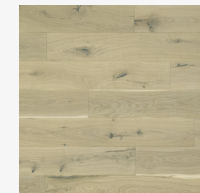

TYPE: ENGINEERED, PRE-FINISHED FLOORING

SIZE: 7" WIDE, 5/8" THICK

COSTA EUROPEAN OAK ANCONA

COSTA EUROPEAN OAK LEONE

COSTA EUROPEAN OAK CAPRI

COSTA EUROPEAN OAK TESTA

COSTA EUROPEAN OAK HORIZON

COSTA EUROPEAN OAK CONERO