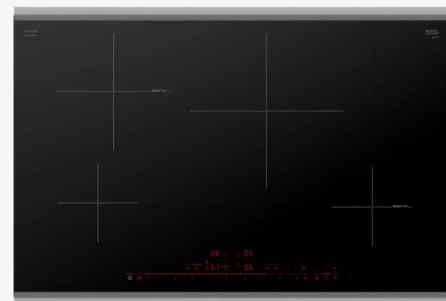

SAMSUNG
OVER-THE-RANGE MICROWAVE

MODEL: ME16A4021AS
WIDTH: 29-7/8"
HEIGHT: 16-1/2"
DEPTH: 15-1/8"

3 KITCHEN APPLIANCES

UPGRADE

800 SERIES FRENCH DOOR REFRIGERATOR 36"

MODEL: B36CT80SNS
COLOR: STAINLESS STEEL