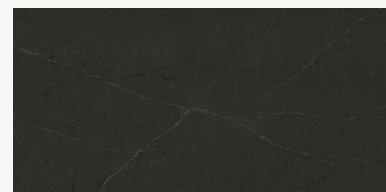

☐ NOVA SERRANA
[Q4068]