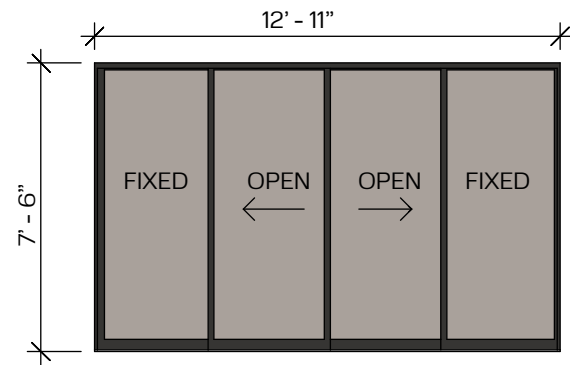

1 DOORS & WINDOWS

EXTERIOR DOORS

TYPE PG1
4 PANEL SLIDING DOORS