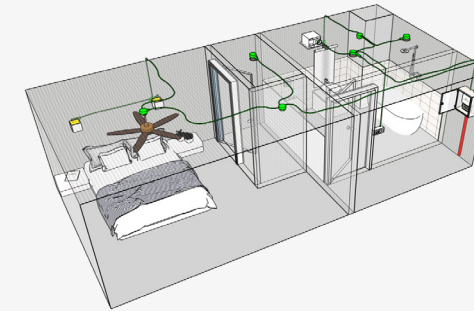

* **UPGRADES**

1 CONNECTED LIVING

THIS UPGRADE COMES AS A PACKAGE AND MUST ACCEPT THE UPGRADE OF ALL ITEMS BELOW

INCLUDED IN BASE MODEL

SAMSUNG
WALL THERMOSTAT

LEVITON DECORA OCCUPANY SENSORS

INCLUDED IN:

- BATHROOMS
- UTILITY ROOMS
- LAUNDRY ROOMS

* CONNECTED LIVING UPGRADE

LIVING ROOM AND BEDROOMS

UPGRADE/ADD-ON

SAMSUNG
HVAC WIRELESS ACCESS
(VIA SMARTPHONE)

SMART PLUG & PLAY LIGHTING
WITH ADDITIONAL WIRELESS ACCESS
(VIA SMARTPHONE)

HOME CONTROL TOUCH SCREEN
10" DISPLAY