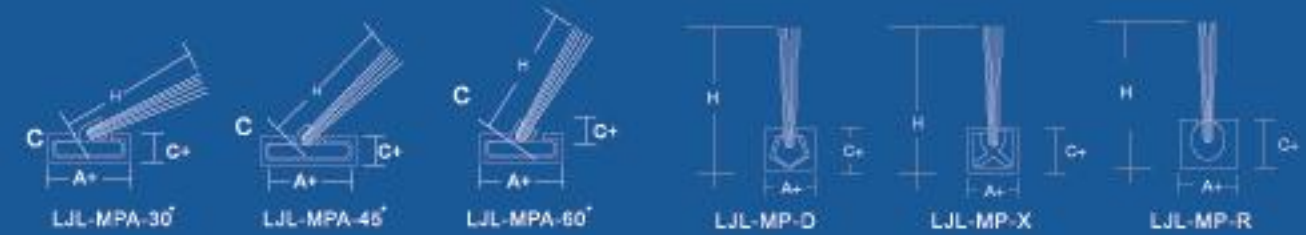

2.screen series

Dimension:several base designs can be chosen,fiber angle:30°,45°,60°