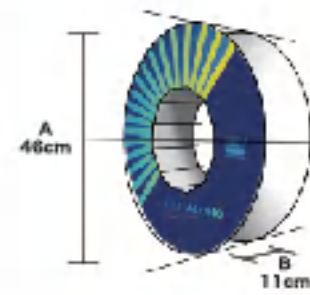

SATISFY PACKAGE REQUIREMENTS OF ALL THE COUNTRIES

ROLLING ON COILS OR CUT INTO LENGTH CAN BE REFER TO DETAIL CUSTOMER'S DEMAND

Customized packing, Always focus on LIJIALONG patent rolling method to protect the fiber from crushed