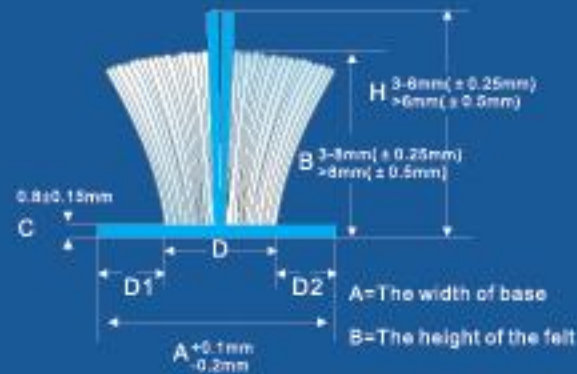

PRODUCT SPECIFICATION

1.This form is applicable to weather strip-flexible series,silicone series,with Fin series,self-stick series

Series	A	Tolerance of width	B	Tolerance of height
mm	mm		mm	
5	4.6-5.3	+0.1/-0.2	3-25	<8,+/-0.25; >8,+/-0.5
6	5.4-6.3	+0.1/-0.2	3-25	<8,+/-0.25; >8,+/-0.5
7	6.4-7.3	+0.1/-0.2	3-25	<8,+/-0.25; >8,+/-0.5
7.5	7.4-7.7	+0.1/-0.2	3-25	<8,+/-0.25; >8,+/-0.5
8	7.8-8.3	+0.1/-0.2	3-25	<8,+/-0.25; >8,+/-0.5
8.5	8.4-8.7	+0.1/-0.2	3-25	<8,+/-0.25; >8,+/-0.5
9	8.8-9.3	+0.1/-0.2	3-25	<8,+/-0.25; >8,+/-0.5
11	10.8-11.3	+0.1/-0.2	3-25	<8,+/-0.25; >8,+/-0.5