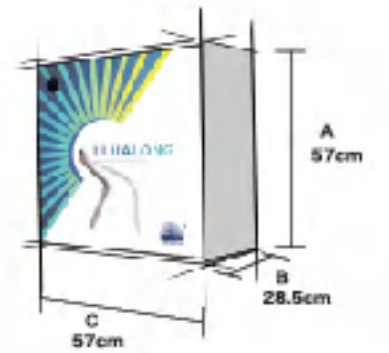

SATISFY PACKAGE REQUIREMENTS OF ALL THE COUNTRIES

ROLLING ON COILS OR CUT INTO LENGTH CAN BE REFER TO DETAIL CUSTOMER'S DEMAND

Customized packing, Always focus on LIJIALONG patent rolling method to protect the fiber from crushed