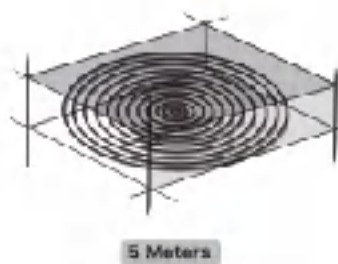

SATISFY PACKAGE REQUIREMENTS OF ALL THE COUNTRIES

ROLLING ON COILS OR CUT INTO LENGTH CAN BE REFER TO DETAIL CUSTOMER'S DEMAND

Customized packing, Always focus on LIJIALONG patent rolling method to protect the fiber from crushed