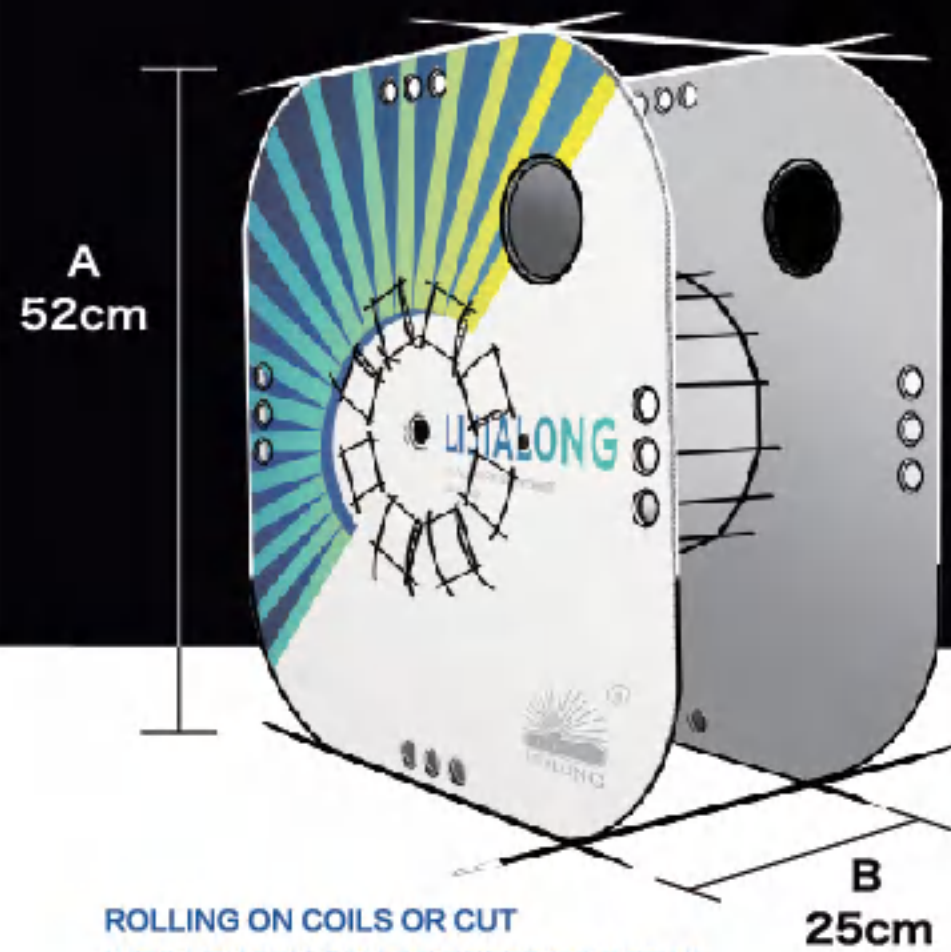

2.screen series

Dimension:several base designs can be chosen,fiber angle:30°,45°,60°

3.Coated sealing strip

Every size depend on the design

SATISFY PACKAGE REQUIREMENTS OF ALL THE COUNTRIES

ROLLING ON COILS OR CUT INTO LENGTH CAN BE REFER TO DETAIL CUSTOMER'S DEMAND