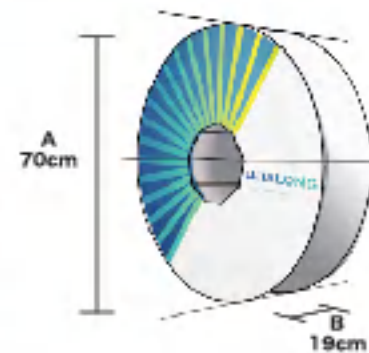

SATISFY PACKAGE REQUIREMENTS OF ALL THE COUNTRIES

ROLLING ON COILS OR CUT INTO LENGTH CAN BE REFER TO DETAIL CUSTOMER'S DEMAND

Customized packing, Always focus on LIJIALONG patent rolling method to protect the fiber from crushed