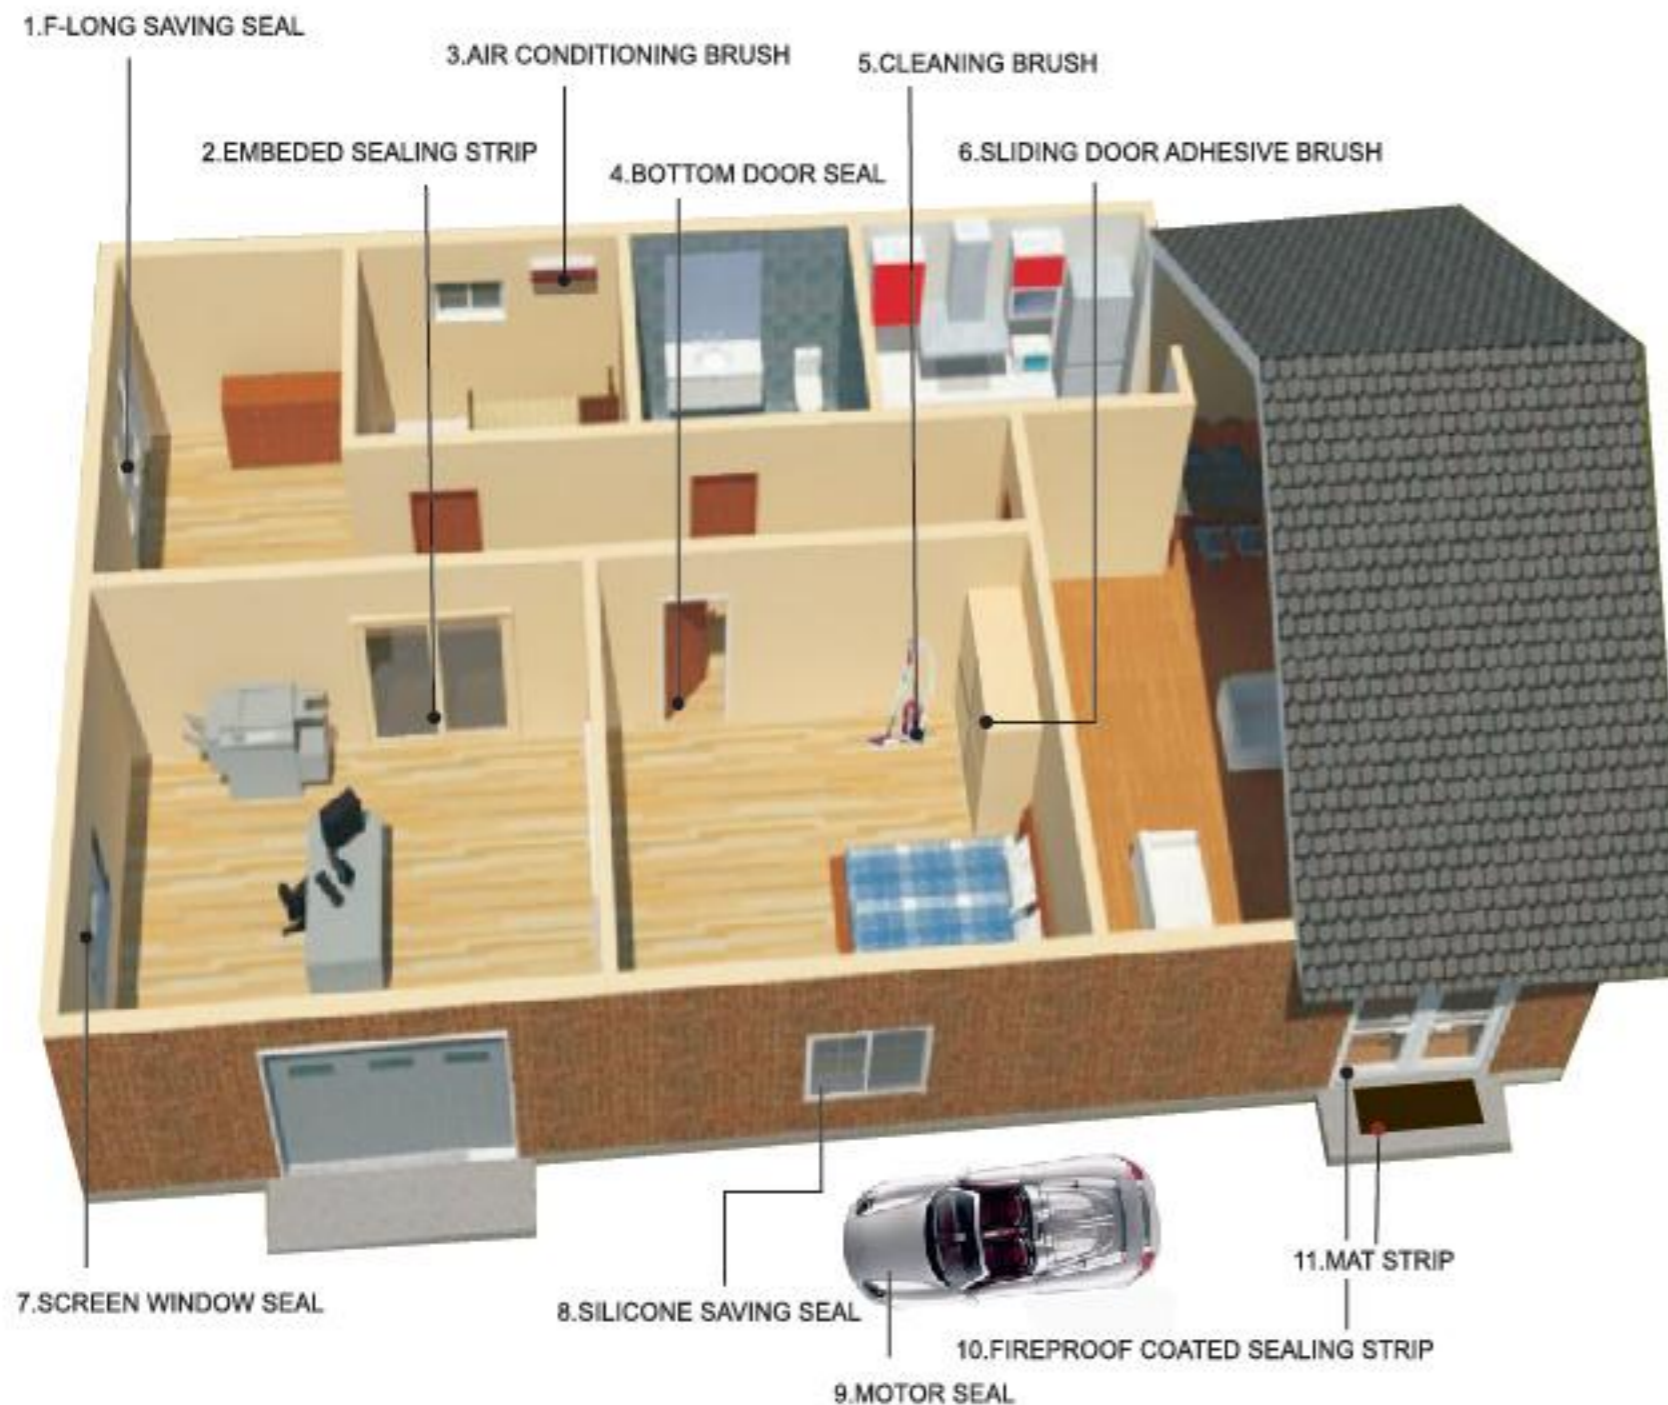

LIJIALONG

CHARACTERISTIC

LIJIALONG UNDER THREE BRAND PRODUCT SYSTEM:

- ★ Pile weather strip for window and door include weave technique and extrusion technique
- ★ Cleaner brush
- ★ Coated sealing strip for windows, doors & more