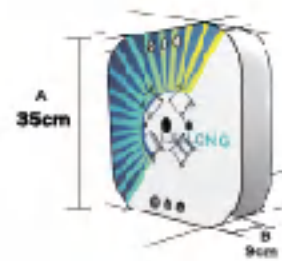

SATISFY PACKAGE REQUIREMENTS OF ALL THE COUNTRIES

ROLLING ON COILS OR CUT INTO LENGTH CAN BE REFER TO DETAIL CUSTOMER'S DEMAND

Customized packing, Always focus on LIJIALONG patent rolling method to protect the fiber from crushed