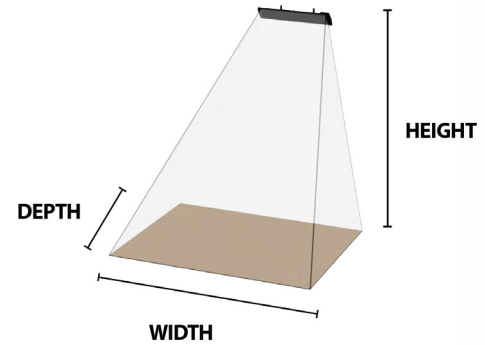

## Shadow Series Models

					Dimensions	
Model Number	Power	Volts	Amps	BTUs	Product Length (in)	Product Width (in)
MES15A01	1500	120	12.5	5115	32.5	6.8
MES32A11	3200	208	15.4	10912	66	6.8
MES32A12	3200	240	13.3	10912	66	6.8

## Heating Coverage Patterns

Model	Width	Depth	Height
MES15A01	8' (2.4m)	6' (1.8m)	8' (2.4m)
MES32A11	9' (2.7m)	7' (2.1m)	8' (2.4m)
MES32A12	9' (2.7m)	7' (2.1m)	8' (2.4m)

This heater is intended for moderate climates. Heater coverage areas will be reduced in highly exposed areas. Contact dealer for specifying support.