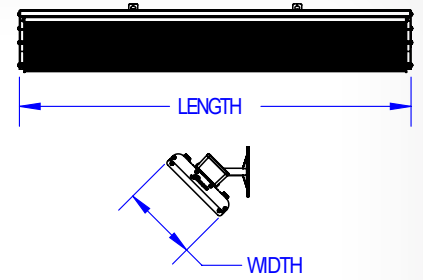

## Shadow Series Models

					Dimensions	
Model Number	Power	Volts	Amps	BTUs	Product Length (in)	Product Width (in)
MES15A01	1500	120	12.5	5115	32.5	6.8
MES32A11	3200	208	15.4	10912	66	6.8
MES32A12	3200	240	13.3	10912	66	6.8