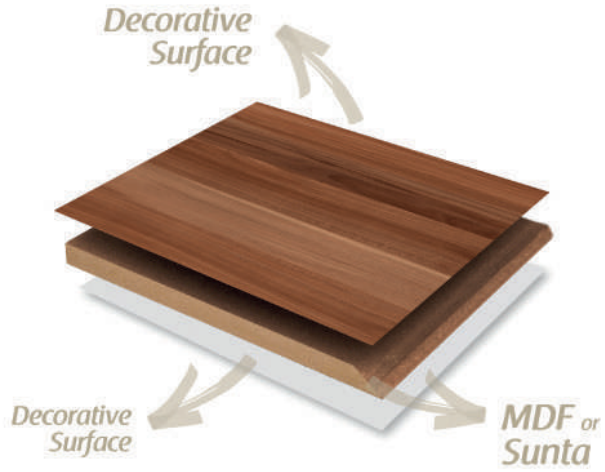

**Bookmatch**  
*Series*

**BM03 - AQUA**

WIDTH	LENGHT	THICKNESS
2100 mm	2800 mm	8-10-16-18 mm
1830 mm	3660 mm	16-18 mm

**Bookmatch**  
*Series*

**BM04 - MATIAT**

WIDTH	LENGHT	THICKNESS
2100 mm	2800 mm	8-10-16-18 mm
1830 mm	3660 mm	16-18 mm

**Bookmatch**  
*Series*

**BM05 - VOLAKAS**

WIDTH	LENGHT	THICKNESS
2100 mm	2800 mm	8-10-16-18 mm
1830 mm	3660 mm	16-18 mm

**Bookmatch**  
*Series*

**BM06 - SELENIT**

WIDTH	LENGHT	THICKNESS
2100 mm	2800 mm	8-10-16-18 mm
1830 mm	3660 mm	16-18 mm

**Bookmatch**  
*Series*

**BM07 - SEVILLA**

WIDTH	LENGHT	THICKNESS
2100 mm	2800 mm	8-10-16-18 mm
1830 mm	3660 mm	16-18 mm

# ISIK® DigiLam Collection

Melamine coated panels are the panels manufactured by bonding the impregnated decor paper to the surface of Class 1 MDF or Chipboard using resin under high pressure and heat. The finest quality melamine coated panels, with a wide range of patterns and different surface alternatives are offered to the market for use in furniture production and interior decoration projects.