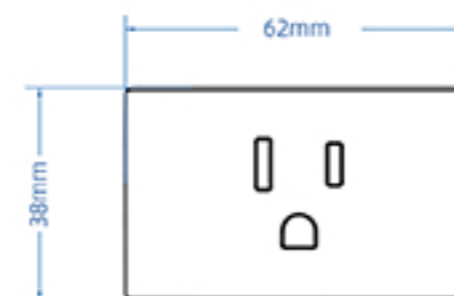

SPECIFICATIONS

Model Number	MP10
Description	Smart Plug
Wireless Standard	120V~60Hz Max.
Rating	120V~ 60Hz 15A 1800W Max. Resistive
Load Capacity	802.11b/g/n, 2.4GHz (only)

SMART IN-WALL OUTLET

FEATURES

- Experience seamless integration in the majority of wall boxes with ultra-thin design. Enjoy instant ON/OFF control of individual outlet, easily observed through respective LED indicators. Neutral Wire is required.
- Control from anywhere: Monitor your appliance status. Turn electronics on and off from anywhere with your smartphone using the ELEGRP HOME App, whether you are at home, in the office or on vacation.
- Voice control: Enjoy the hands-free convenience of controlling the appliances in your home with your voice via Amazon Alexa or Google Assistant; perfect for times when your hands are full or entering a dark room.
- Create schedules (timer or countdown) to automatically turn on and off the appliances based on everyday routines or to simulate occupancy while you are on vacation to trick potential intruders.
- Provide comprehensive power monitoring based on your appliance's power usage, helping you to understand and optimize energy usage with detailed insights. (Only for RRR00)