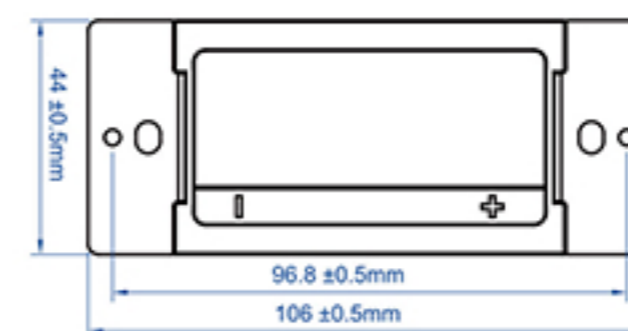

SPECIFICATIONS

Model Number	DPR10	DPR30
Description	Smart Dimmer Switch	Smart Dimmer Switch
Wireless Standard	2.4GHz WiFi	2.4GHz WiFi
Rating	120V AC 60Hz	120V AC 60Hz
Load Capacity	INC: 450W LED/CFL:150W	INC: 450W LED/CFL:150W
Option	Single Pole	3 Way