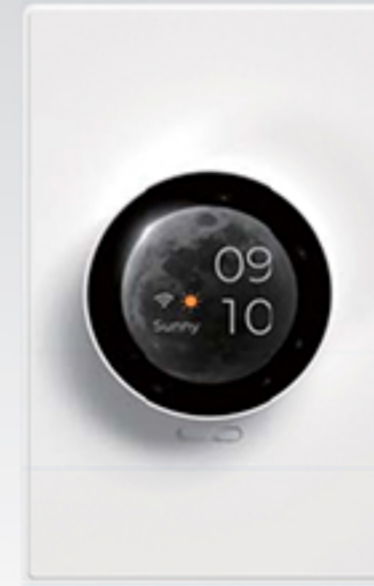

SMART OUTDOOR PLUG W/ 2 SOCKET

FEATURES

- Double the outlets control 2 outdoor devices from anywhere together or individually, with one smart plug. Ideal for landscape lighting, swimming pool pumps, holiday lights, or other appliances.
- Strong housing and internal waterproof construction makes it extremely safe to work outside in the rain. It's designed to withstand severe weather season after season and lets you toggle your outdoor electronics on and off even at home when it looks too miserable to step outside yourself. IP66 rated, long Wi-Fi range up to 300 feet.
- Create customized schedule or countdown timer to automatically turn on/off.
- By creating a group for all smart outlet, you can control combine wifi plugs in one command. Device sharing feature allows you to share the control with your family.

Elegance in Every Turn
Illuminate Your World with Grace

ELEGRP

SMART ROTARY DIMMER SWITCH

FEATURES

- Provide unparalleled interactive experience with a crystal-clear LCD screen and smooth dial control. Effortlessly shift options and achieve smooth dimming by simply rotating the dial. Enjoy delightful ambience on different occasions with wide dimming range. Compatible with dimmable LED/CFL, incandescent and halogen light bulbs. Neutral Wire is required.
- Control from anywhere: Monitor your light status. Turn electronics on and off from anywhere with your smartphone using the ELEGRP HOME App, whether you are at home, in the office or on vacation.
- Voice control: Enjoy the hands-free convenience of controlling the lights in your home with your voice via Amazon Alexa or Google Assistant; perfect for times when your hands are full or entering a dark room.
- Create schedules (timer or countdown) to automatically turn on and off the light based on everyday routines or to simulate occupancy while you are on vacation to trick potential intruders.