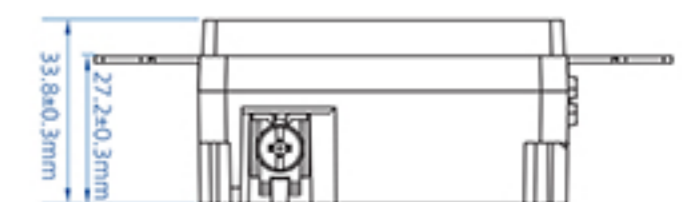

SPECIFICATIONS

Model Number	RRR00	RRN00
Description	Smart In-Wall Outlet with Power Monitoring	Smart In-Wall Outlet without Power Monitoring
Wireless Standard	2.4GHz Wi-Fi	2.4GHz Wi-Fi
Rating	125V AC 60Hz	125V AC 60Hz
Load Capacity	Resistive: 15A Max. Motor: 1/2 HP Max. INC/HAL: 1000W Max. LED/CFL: 3.75A (450W) Max.	Resistive: 15A Max. Motor: 1/2 HP Max. INC/HAL: 1000W Max. LED/CFL: 3.75A (450W) Max.