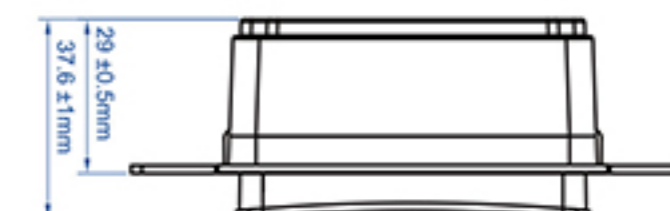

SPECIFICATIONS

Model Number	DPR10	DPR30
Description	Smart Dimmer Switch	Smart Dimmer Switch
Wireless Standard	2.4GHz WiFi	2.4GHz WiFi
Rating	120V AC 60Hz	120V AC 60Hz
Load Capacity	INC: 450W LED/CFL:150W	INC: 450W LED/CFL:150W
Option	Single Pole	3 Way