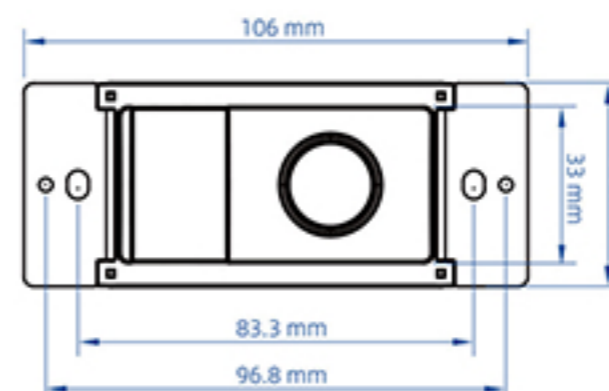

SPECIFICATIONS

Model Number	SSS10	SSS30
Description	Smart Sensor Switch	Smart Sensor Switch
Wireless Standard	2.4GHz WiFi	2.4GHz WiFi
Rating	120V AC 60Hz	120V AC 60Hz
Load Capacity	INC: 450W LED/CFL:150W	INC: 450W LED/CFL:150W
Option	Single Pole	3 Way