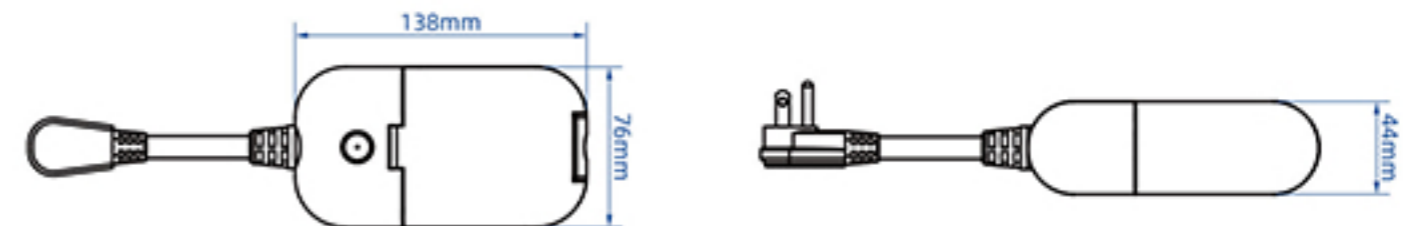

SPECIFICATIONS

Model Number	PQR10	PQR11
Description	Smart Outdoor Plug with 1 Socket	Smart Outdoor Plug with 1 Dimmable Socket
Socket Number	1	1
Wireless Standard	2.4GHz WiFi	2.4GHz WiFi
Rating	125V AC 60Hz	125V AC 60Hz
Load Capacity	1875W Max in Total	INC: 400W LED/CFL:150W