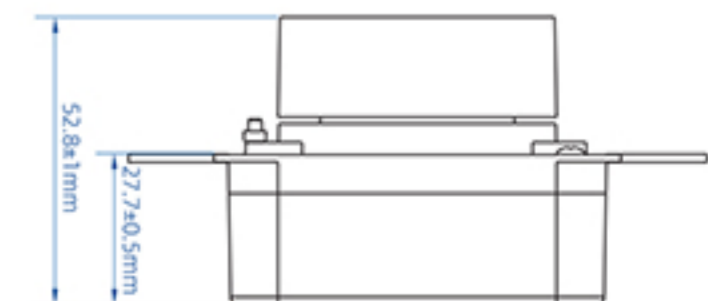

SPECIFICATIONS

Model Number	DRS10	DRS30
Description	Smart Dimmer Switch	Smart Dimmer Switch
Wireless Standard	2.4GHz Wi-Fi	2.4GHz WiFi
Rating	120V AC 60Hz	120V AC 60Hz
Load Capacity	INC:450W LED/CFL:150W	INC: 450W LED/CFL:150W
Option	Single Pole	3 Way