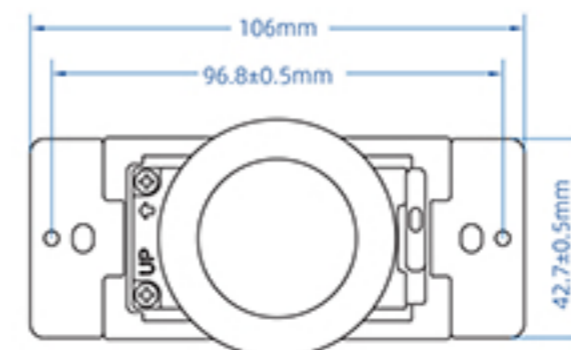

SPECIFICATIONS

Model Number	DRS10	DRS30
Description	Smart Dimmer Switch	Smart Dimmer Switch
Wireless Standard	2.4GHz Wi-Fi	2.4GHz WiFi
Rating	120V AC 60Hz	120V AC 60Hz
Load Capacity	INC:450W LED/CFL:150W	INC: 450W LED/CFL:150W
Option	Single Pole	3 Way