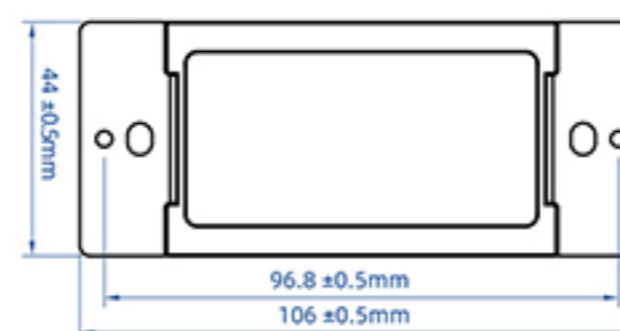

SPECIFICATIONS

Model Number	DTR10	DTR30
Description	Smart Dimmer Switch	Smart Dimmer Switch
Wireless Standard	2.4GHz WiFi	2.4GHz WiFi
Rating	120V AC 60Hz	120V AC 60Hz
Load Capacity	INC: 450W LED/CFL:150W	INC: 450W LED/CFL:150W
Option	Single Pole	3 Way