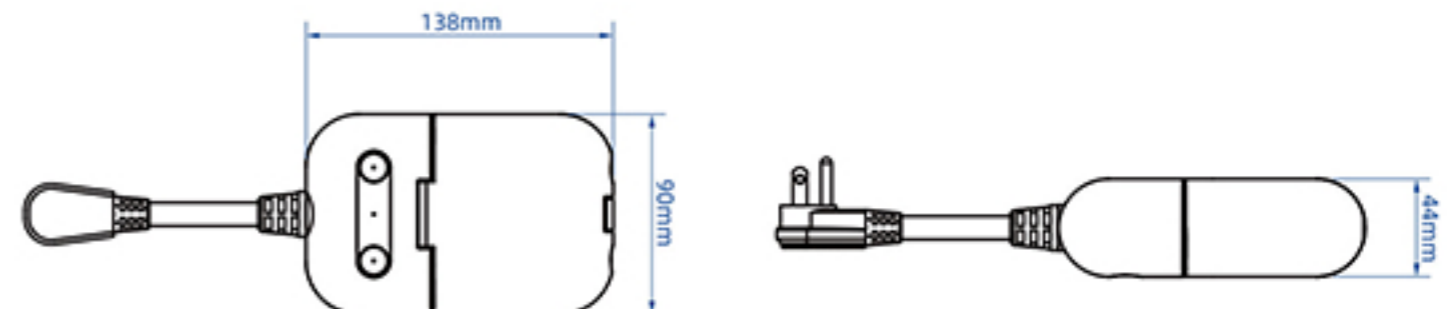

SPECIFICATIONS

Model Number	PQR20	PQR21	PQR22
Description	Smart Outdoor Plug with 2 Sockets	Smart Outdoor Plug with 1 Dimmable Socket and 1 Non-dimmable Socket	Smart Outdoor Plug with 2 Dimmable Sockets
Socket Number	2	2	2
Wireless Standard	2.4GHz WiFi	2.4GHz WiFi	2.4GHz WiFi
Rating	125V AC 60Hz	125V AC 60Hz	125V AC 60Hz
Load Capacity	15A, Total 1875W Max	Plug 1: INC/HAL 400W LED/CFL 150W Plug 2: 1475W	Plug 1: INC/HAL 250W LED/CFL 150W Plug 2: INC/HAL 250W LED/CFL 150W