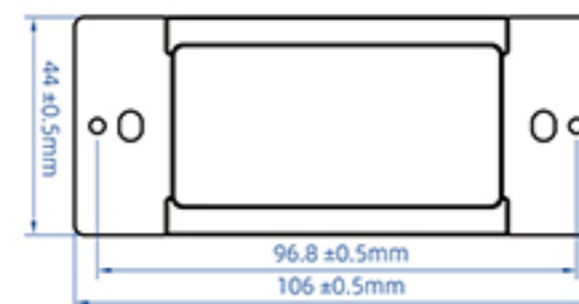

SPECIFICATIONS

Model Number	SPN10	SPN30
Description	Smart Light Switch	Smart Light Switch
Wireless Standard	2.4GHz WiFi	2.4GHz WiFi
Rating	120V AC 60Hz	120V AC 60Hz
Load Capacity	INC: 600W LED/CFL:150W	INC: 600W LED/CFL:150W
Option	Single Pole	3 Way