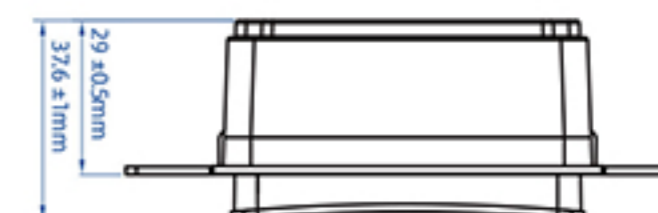

SPECIFICATIONS

Model Number	DTR10	DTR30
Description	Smart Dimmer Switch	Smart Dimmer Switch
Wireless Standard	2.4GHz WiFi	2.4GHz WiFi
Rating	120V AC 60Hz	120V AC 60Hz
Load Capacity	INC: 450W LED/CFL:150W	INC: 450W LED/CFL:150W
Option	Single Pole	3 Way