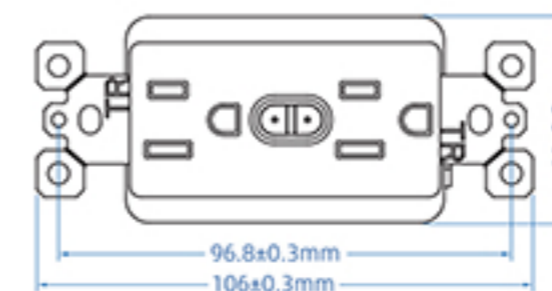

SPECIFICATIONS

Model Number	RRR00	RRN00
Description	Smart In-Wall Outlet with Power Monitoring	Smart In-Wall Outlet without Power Monitoring
Wireless Standard	2.4GHz Wi-Fi	2.4GHz Wi-Fi
Rating	125V AC 60Hz	125V AC 60Hz
Load Capacity	Resistive: 15A Max. Motor: 1/2 HP Max. INC/HAL: 1000W Max. LED/CFL: 3.75A (450W) Max.	Resistive: 15A Max. Motor: 1/2 HP Max. INC/HAL: 1000W Max. LED/CFL: 3.75A (450W) Max.