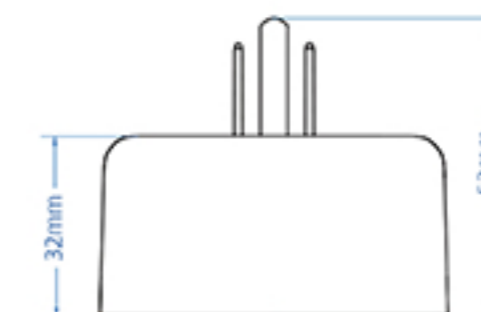

SPECIFICATIONS

Model Number	MP10
Description	Smart Plug
Wireless Standard	120V~60Hz Max.
Rating	120V~ 60Hz 15A 1800W Max. Resistive
Load Capacity	802.11b/g/n, 2.4GHz (only)

SMART IN-WALL OUTLET

FEATURES

- Experience seamless integration in the majority of wall boxes with ultra-thin design. Enjoy instant ON/OFF control of individual outlet, easily observed through respective LED indicators. Neutral Wire is required.
- Control from anywhere: Monitor your appliance status. Turn electronics on and off from anywhere with your smartphone using the ELEGRP HOME App, whether you are at home, in the office or on vacation.
- Voice control: Enjoy the hands-free convenience of controlling the appliances in your home with your voice via Amazon Alexa or Google Assistant; perfect for times when your hands are full or entering a dark room.
- Create schedules (timer or countdown) to automatically turn on and off the appliances based on everyday routines or to simulate occupancy while you are on vacation to trick potential intruders.
- Provide comprehensive power monitoring based on your appliance's power usage, helping you to understand and optimize energy usage with detailed insights. (Only for RRR00)