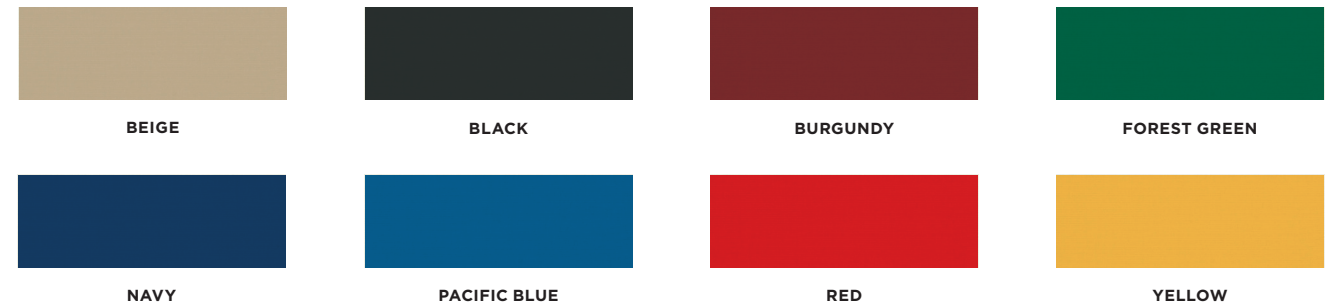

7G COLOR OPTIONS