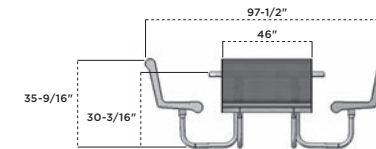

358 | CAPRI SEATING TABLE

- 46" square or octagon table top with a standard 1-9/16" dia. umbrella hole
- Thermoplastic finish with powder coated frame
- 1-5/8" O.D. all MIG welded frame with walk-through design
- All stainless steel hardware
- Portable and/or surface mount
- Seating pattern options: perforated, diamond
- See page 99 for color options

SQUARE	OCTAGON	SQUARE 3-SEAT
358-VC	358-OVC	358H-VC
358-PC	358-OPC	358H-PC