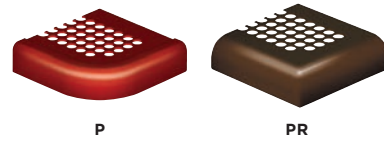

P | PERFORATED

- Perforated metal
- Round corners
- 5/8" diameter punched pattern
- 12-gauge sheet steel

PR | PERFORATED ROLLED EDGE

- Perforated metal
- Rolled corners
- 5/8" diameter punched pattern
- 14-gauge sheet steel