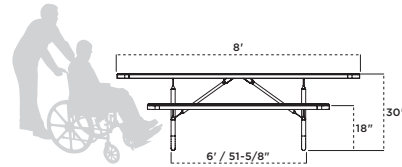

ADA DOUBLE SIDED

158H-V8
158H-VR8
158H-P8
158-PR8
158-FV (frame only)

BT238-V6 6' Extra Heavy-Duty Bolt-thru Rectangular Table, green diamond pattern, black frame

BT238 | EXTRA HEAVY-DUTY BOLT-THRU TABLE

- Available in 6' and 8' lengths
- Thermoplastic finish with powder coated frame
- 2-3/8" O.D. all bolt together walk-through frame
- 1" O.D. brace
- All stainless steel hardware
- Portable and/or surface mount
- See page 99 for color options and 98 for patterns

6 FOOT 8 FOOT

BT238-V6	BT238-V8
BT238-VR6	BT238-VR8
BT238-P6	BT238-P8
BT238-PR6	BT238-PR8
BT238-FV (frame only)	BT238-FV (frame only)
BT238H