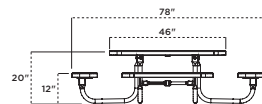

G357 46" Preschool Table, green planks, galvanized frame

357 | 36" PRESCHOOL TABLE

- 1" O.D. all bolt together frame with 1" O.D. brace
- Walk through design
- All zinc plated hardware
- Features high density polyethylene planks with galvanized or powder coated frame
- Seats are 9-1/4" x 36" and table top is 24" x 36"
- Portable

GREEN PLANKS   **RED & GREEN PLANKS**

357-G   357-MC
G357