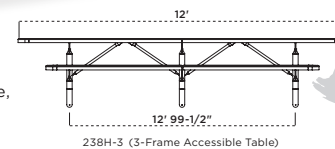

238H-3-V12 12' ADA Shelter Table, portable, red diamond pattern, black frame