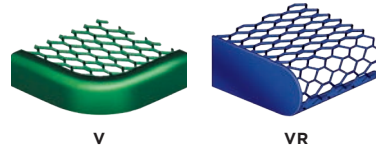

DIE FORMED SEAT PATTERNS

COLOR GUIDE*

V | DIAMOND

- 9-gauge material
- Expanded metal
- Round corners
- 3/4" opening

VR | DIAMOND ROLLED EDGE

- 9-gauge material
- Expanded metal
- Rolled edge
- 3/4" opening