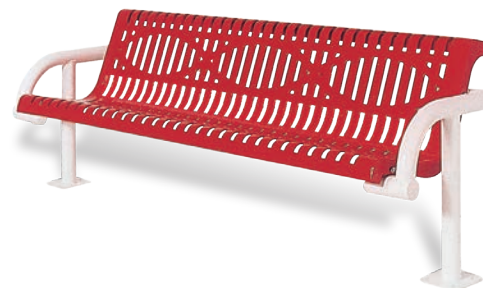

975SM-W6 6' Contour Cantilevered Bench with Back, surface mount, red wave pattern, white frame

975 | CONTOUR CANTILEVERED BENCH WITH BACK

- Available in 4', 6', and 8' lengths and can be extended with 4', 6', or 8' add-on (AO) benches
- Thermoplastic finish with powder coated frame
- Heavy-duty 2-3/8" O.D. all MIG welded frame
- All stainless steel hardware
- Inground (S) or surface mount (SM)
- See page 99 for color options and 98 for seating patterns
- Optional Center Arm Kit (965-ARM) sold separately

4 FOOT	6 FOOT	8 FOOT
975-V4	975-V6	975-V8
975-P4	975-P6	975-P8
975-FB4	975-FB6	975-FB8
975-W4	975-W6	975-W8
975-S4	975-S6	975-S8