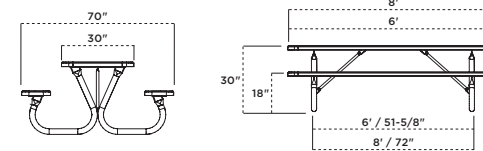

158HS-V8 8' Heavy-Duty Single Sided ADA Accessible Table, red diamond pattern, black frame