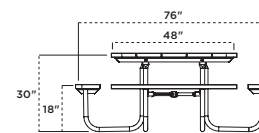

358-PT48 4-Seat 48" Square Table, pressure treated planks, galvanized frame