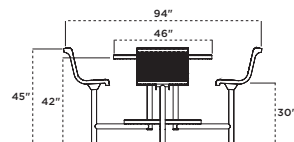

46" ROUND TABLE

362-RDV
362-RDP