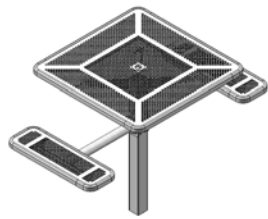

ADA DOUBLE-SIDED

338H2-add (H2)

338SH2-P