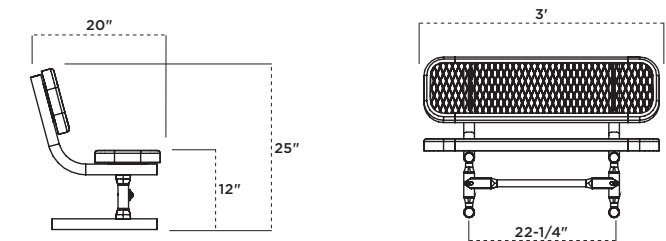

PRESCHOOL

940PPS-V3

940PPS-P3

940P-P6-BB 6' Buddy Bench, blue with black frame, original font, friends icon

940 | BUDDY BENCH

- Available in 6' or 8'
- Perforated Game Pattern (featuring tic-tac-toe and chess/checkers perforated seat designs)
- Portable (P), inground (S), or surface mount (SM)
- Thermoplastic finish (seat and back) with powder coated frame
- 1" O.D. Brace (portable frame only)