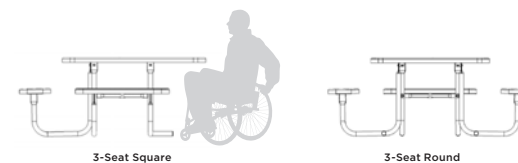

3-Seat Square

3-Seat Round

SQUARE	SQUARE W/ GAME TOP	OCTAGON	OCTAGON W/ GAME TOP	ROUND	ROUND W/ GAME TOP
358H-V	358H-V-GT	358H-OV	358H-OV-GT	358H-RDV	358H-RDV-GT
358H-P	358H-P-GT	358H-OP	358H-OP-GT	358H-RDP	358H-RDP-GT
358H-VR	358H-VR-GT	358H-OVR	358H-OVR-GT	—	—
358H-PR	358H-PR-GT	358H-OPR	358H-OPR-GT	—	—