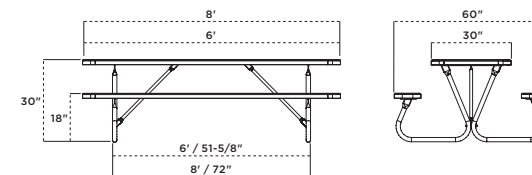

TABLES

158 | HEAVY-DUTY RECTANGULAR TABLE

- 4', 6', and 8' lengths with walk-through design
- Thermoplastic finish with powder coated frame
- 1-5/8" O.D. all MIG welded frame
- 1" O.D. brace
- All stainless steel hardware
- Portable and/or surface mount
- See page 99 for color options and 98 for patterns

4 FOOT	6 FOOT	8 FOOT
158-V4	158-V6	158-V8
158-P4	158-VR6	158-VR8
—	158-P6	158-P8
—	158-PR6	158-PR8
—	158-FV (frame only)	158-FV (frame only)

Great for outdoor classrooms!

158H | HEAVY-DUTY 8' DOUBLE SIDED ADA ACCESSIBLE TABLE

- Available in an 8' ADA accessible option with double-sided handicap accessibility
- Thermoplastic finish with powder coated frame
- 1-5/8" O.D. all MIG welded frame
- 1" O.D. brace
- All stainless steel hardware
- Portable and/or surface mount
- See page 99 for color options and 98 for patterns

ADA DOUBLE SIDED

158H-V8
158H-VR8
158H-P8
158-PR8
158-FV (frame only)

BT238 | EXTRA HEAVY-DUTY BOLT-THRU TABLE

- Available in 6' and 8' lengths
- Thermoplastic finish with powder coated frame
- 2-3/8" O.D. all bolt together walk-through frame
- 1" O.D. brace
- All stainless steel hardware
- Portable and/or surface mount
- See page 99 for color options and 98 for patterns

6 FOOT 8 FOOT

BT238-V6	BT238-V8
BT238-VR6	BT238-VR8
BT238-P6	BT238-P8
BT238-PR6	BT238-PR8
BT238-FV (frame only)	BT238-FV (frame only)
BT238H	

158HS | HEAVY-DUTY 8' SINGLE SIDED ADA ACCESSIBLE TABLE

- Available in an 8' ADA accessible option with single-sided handicap accessibility
- Thermoplastic finish with powder coated frame
- 1-5/8" O.D. bolt together frame
- 1" O.D. brace
- All stainless steel hardware
- Portable and/or surface mount
- See page 99 for color options and 98 for patterns

ADA SINGLE SIDED

158HS-V8
158HS-VR8
158HS-P8
158HS-PR8
158-FV (frame only)