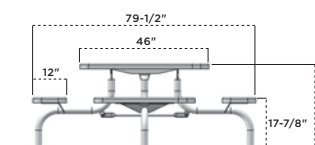

369SM-V Square Span Leg Table, black diamond pattern, black frame

369 | SPAN LEG TABLE

- Span Leg design allows additional legroom and easy clean-up access, ideal for outdoor eating areas
- Frame is made of 2 3/8" O.D. powder coated steel tubing
- Thermoplastic finish with powder coated frame
- All MIG welded frame
- Inground (S) or surface mount (SM)
- ADA accessible option available
- Cover plates are available in sets of 2, sold separately
- Pattern options: perforated, diamond, perforated rolled, diamond rolled
- Available in square, round, or octagon shapes
- See page 99 for color options