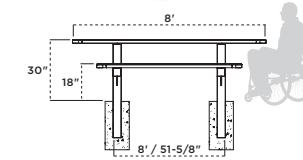

347 | RECTANGULAR DUAL PEDESTAL

- Available in 6' and 8' lengths with ADA accessibility (8' inground mount only)
- Thermoplastic top and seats with powder coated frame
- 4" x 4" square all MIG welded frame and support arms
- All stainless steel hardware
- Inground (S) or surface mount (SM)
- See page 99 for color options and 98 for patterns

6 FOOT	8 FOOT	ADA 8 FOOT
347-V6	347-V8	347H-V8
347-P6	347-P8	347H-P8
347-VR6	347-VR8	347H-VR8
347-PR6	347-PR8	347H-PR8

337 | HEAVY-DUTY RECTANGULAR SINGLE PEDESTAL TABLE

- Available in 4' and 6' lengths with ADA accessibility
- Thermoplastic finish with powder coated frame
- 4" x 4" square post frame with 3" x 3" square support arms
- All MIG welded frame
- All stainless steel hardware
- Inground (S) or surface mount (SM)
- See page 99 for color options and 98 for patterns

4 FOOT	6 FOOT
337-V4	337-V6
337-P4	337-P6
—	337-VR6
—	337-PR6

238U | UTILITY TABLE

Utility Tables have an easy access design and are ideal for any park or restaurant.

- Available in 6' and 8' lengths with ADA accessibility
- Thermoplastic finish with powder coated frame
- 2-3/8" O.D. all MIG welded frame
- 1" O.D. brace
- All stainless steel hardware
- Portable only
- See page 99 for color options and 98 for patterns

6 FOOT	8 FOOT
238U-V6	238U-V8
238U-VR6	238U-VR8
238U-P6	238U-P8
238U-PR6	238U-PR8

349 | MULTI PEDESTAL TABLE

- Available in 6', and 8' lengths with ADA accessibility (8' only)
- Thermoplastic finish with powder coated frame
- 4" square post all MIG welded frame with walk-through design
- All stainless steel hardware
- Inground (S) or surface mount (SM)
- See page 99 for color options and 98 for patterns

6 FOOT	8 FOOT	ADA 8 FOOT
349-V6	349-V8	349H-V8
349-P6	349-P8	349H-P8
349-VR6	349-VR8	349H-VR8
349-PR6	349-PR8	349H-PR8

349U | MULTI PEDESTAL UTILITY TABLE