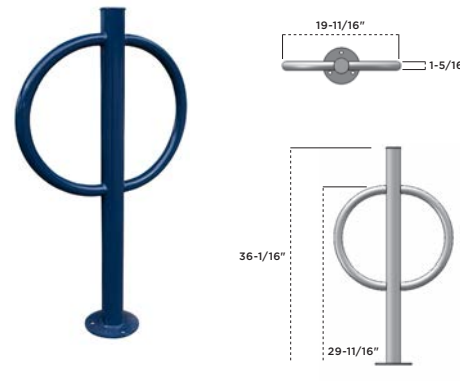

5040SM Hitch Rack, ultra blue