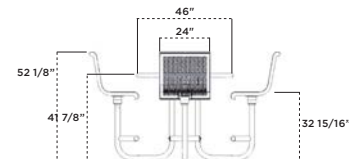

BISTRO TABLE

365-RDV
365-RDP

365-RDP 46" Bistro Table black perforated pattern, black frame