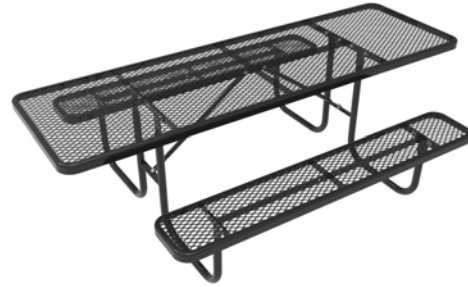

158H-V8 8' Heavy-Duty Rectangular Table, red diamond pattern, black frame