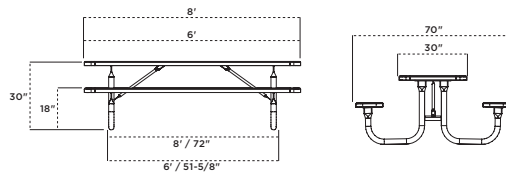

238 | EXTRA HEAVY-DUTY RECTANGULAR TABLE

- 4', 6' and 8' lengths
- Thermoplastic finish with powder coated frame
- 2-3/8" O.D. frame with 1" O.D. brace
- All MIG welded frame with walk-through designs
- All stainless steel hardware
- Portable and/or surface mount
- Umbrella hole option is available for 6' and 8' tables
- See page 99 for color options and 98 for patterns

4 FOOT	6 FOOT	8 FOOT
238-V4	238-V6	238-V8
238-P4	238-VR6	238-VR8
—	238-P6	238-P8
—	238-PR6	238-PR8
—	238-FV (frame only)	238-FV (frame only)
—	238-V6U (with umbrella hole)	238-V8U (with umbrella hole)
—	238-P6U (with umbrella hole)	238-P8U (with umbrella hole)