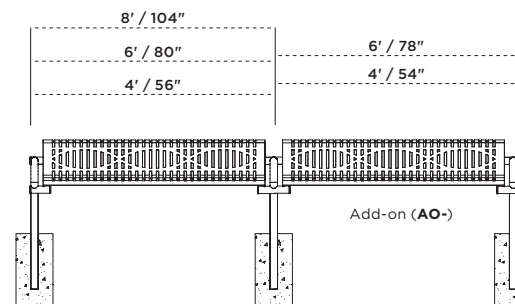

LEARN MORE

See page 4 to learn more about our customization and personalization options.