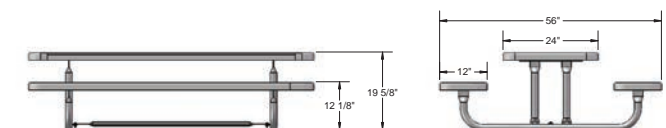

4 FOOT	6 FOOT	8 FOOT
158PS-V4	158PS-V6	158PS-V8
158PS-P4	158PS-P6	158PS-P8