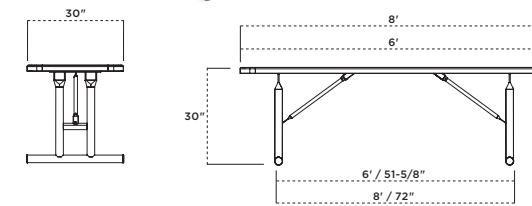

238U-V6 6' Utility Table, portable, red diamond pattern, black frame