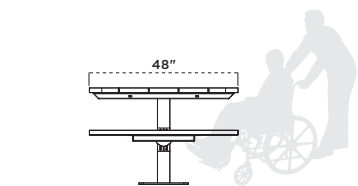

338H2 (Double-Sided Accessibility)