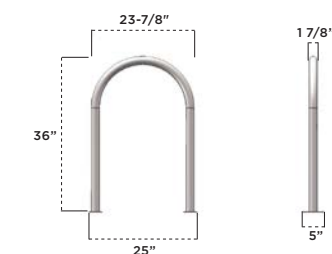

5050 | U BIKE RACK

- Capacity up to 2 bikes
- Powder coated finish
- Inground (S) or surface mount (SM)
- See page 99 for color options