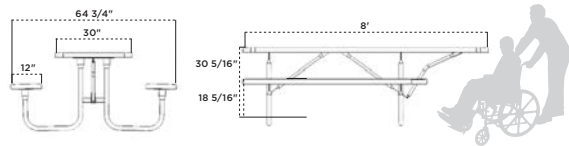

ADA SINGLE SIDED

158HS-V8
158HS-VR8
158HS-P8
158HS-PR8
158-FV (frame only)

BT158-V6 6' Heavy-Duty Bolt-Thru Rectangular Table, green diamond pattern, black frame

BT158 | HEAVY-DUTY BOLT-THRU TABLE

- Available in 6' and 8' lengths
- Thermoplastic finish with powder coated frame
- 1-5/8" O.D. bolt together frame
- 1" O.D. brace
- All stainless steel hardware
- Portable and/or surface mount
- See page 99 for color options and 98 for patterns

6 FOOT 8 FOOT

BT158-V6	BT158-V8
BT158-VR6	BT158-VR8
BT158-P6	BT158-P8
BT158-PR6	BT158-PR8
BT158-FV (frame only)	BT158-FV (frame only)