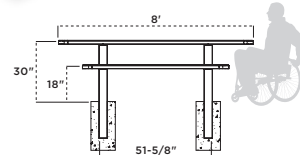

6 FOOT	8 FOOT	ADA 8 FOOT
349-V6	349-V8	349H-V8
349-P6	349-P8	349H-P8
349-VR6	349-VR8	349H-VR8
349-PR6	349-PR8	349H-PR8