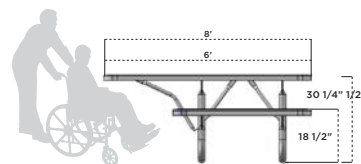

238HS | EXTRA HEAVY-DUTY SINGLE-SIDED ADA TABLE

- 6' and 8' lengths
- ADA accessible
- Thermoplastic finish with powder coated frame
- 2-3/8" O.D. all MIG welded frame
- Features walk-through design
- 1" O.D. brace
- All stainless steel hardware
- See page 99 for color options and 98 for patterns

6 FOOT	8 FOOT
238HS-P6*	238HS-V8
238HS-V6*	238HS-VR8
—	238HS-P8
—	238HS-PR8
—	238HS-FV (frame only)

*Anchor bolt install recommended, anchor bolts not included.