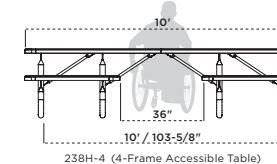

238H | EXTRA HEAVY-DUTY 8' DOUBLE SIDED ACCESSIBLE TABLE

- Available in an 8' ADA Accessible option with double-sided accessibility
- Thermoplastic finish with powder coated frame
- 2-3/8" O.D. frame with 1" O.D. brace
- All MIG welded frame with walk-through designs
- All stainless steel hardware
- Portable and/or surface mount
- See page 99 for color options and 98 for patterns

ADA Double-Sided

- 238H-V8
- 238H-VR8
- 238H-P8
- 238H-PR8
- 238-FV (frame only)

238 | EXTRA HEAVY-DUTY RECTANGULAR TABLE

- 4', 6' and 8' lengths
- Thermoplastic finish with powder coated frame
- 2-3/8" O.D. frame with 1" O.D. brace
- All MIG welded frame with walk-through designs
- All stainless steel hardware
- Portable and/or surface mount
- Umbrella hole option is available for 6' and 8' tables
- See page 99 for color options and 98 for patterns

4 FOOT	6 FOOT	8 FOOT
238-V4	238-V6	238-V8
238-P4	238-VR6	238-VR8
—	238-P6	238-P8
—	238-PR6	238-PR8
—	238-FV (frame only)	238-FV (frame only)
—	238-V6U (with umbrella hole)	238-V8U (with umbrella hole)
—	238-P6U (with umbrella hole)	238-P8U (with umbrella hole)

238-3 | EXTRA HEAVY-DUTY SHELTER TABLE

- Available in 10' or 12' lengths with 3 frames
- Thermoplastic finish with powder coated frame
- 2-3/8" O.D. frame with 1" O.D. brace
- All MIG welded frame with walk-through designs
- All stainless steel hardware
- Portable and/or surface mount
- Includes 2 sections and 3 legs for added support
- See page 99 for color options and 98 for patterns

10 FOOT, 3-FRAME 12 FOOT, 3-FRAME

- 238-3-V10 238-3-V12
- 238-3-P10 238-3-P12
- 238-3-FV (frame only) 238-3-FV (frame only)

238HS | EXTRA HEAVY-DUTY SINGLE-SIDED ADA TABLE