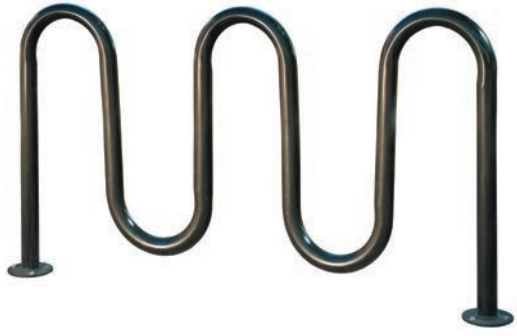

5805SM Contemporary 5 Loop Bike Rack, surface mount