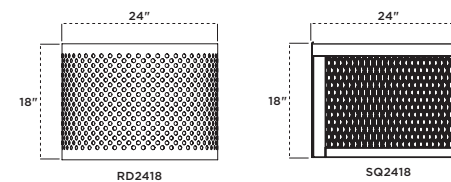

ULTRACOAT COLLECTION
—
RECEPTACLES

FB-32 Metal Trash Receptacle, black fiesta pattern with RBR-32-08 Rain Bonnet Lid and PL-32 Liner

SD-36FT | SWING DOOR RECEPTACLE

- 36 gallon capacity
- Thermoplastic finish
- Slat design with flared top
- All MIG welded unit
- Lid and liner included
- Featuring easy access swing door
- Portable and/or surface mount

FLAT TOP	ASH URN	RAIN BONNET
SD-36FT	SD-36AU	SD-36RB

32/55 | METAL TRASH RECEPTACLES

- Available in 32 gallon and 55 gallon capacities
- Thermoplastic finish
- All MIG welded unit
- Portable with mounting kit sold separately
- Lids and liners are sold separately
- See page 58 for lids and liners
- See page 99 for color options and 98 for patterns
- Available with Recycle Logo (32RE)

32 GALLON	55 GALLON
EX-32	EX-55
PR-32	PR-55
FB-32	FB-55
W-32	W-55
S-32	S-55
HS-32	
SP-32	
PR-32RE	
EX-32RE	

RD2418/SQ2418 | PLANTER

- 24" wide x 18" high planters
- Thermoplastic finish
- All MIG welded frame
- Diamond (V) or Perforated (P) design
- Portable and/or surface mount
- 01-05-0212 liner sold separately
- See page 99 for color options

SQUARE	ROUND
SQ2418-V	RD2418-V
SQ2418-P	RD2418-P