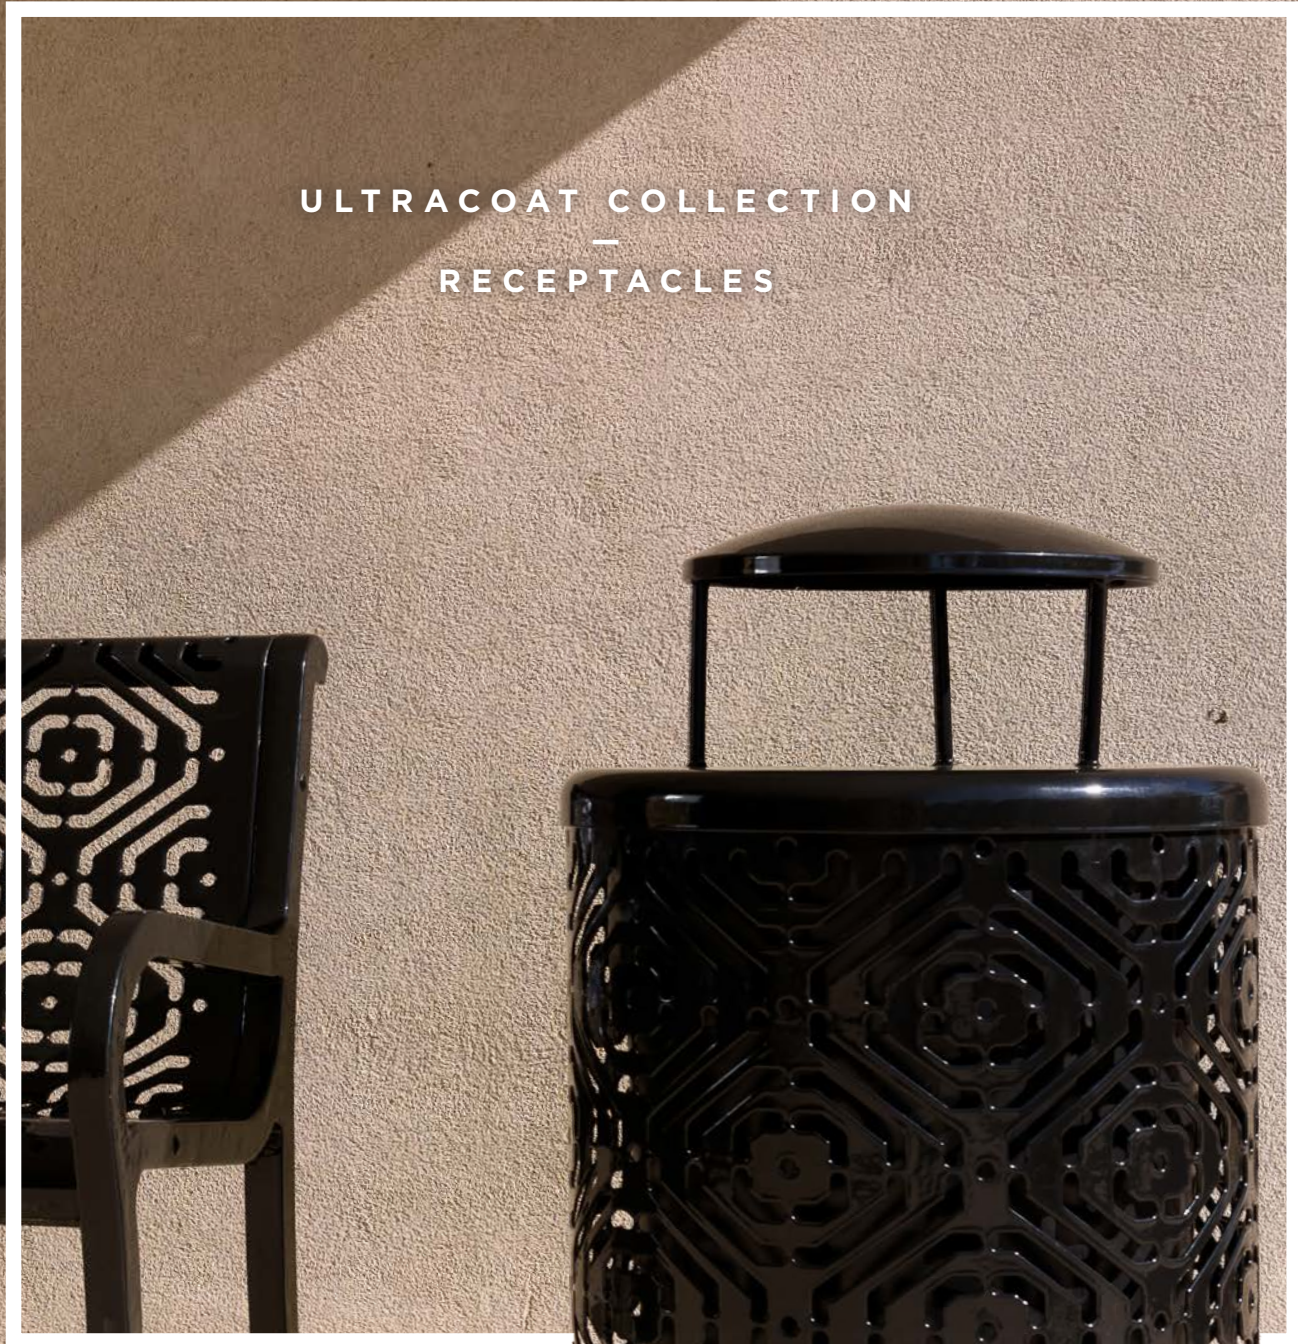

ULTRACOAT COLLECTION
—
RECEPTACLES

FB-32 Metal Trash Receptacle, black fiesta pattern with RBR-32-08 Rain Bonnet Lid and PL-32 Liner

SD-36FT | SWING DOOR RECEPTACLE

- 36 gallon capacity
- Thermoplastic finish
- Slat design with flared top
- All MIG welded unit
- Lid and liner included
- Featuring easy access swing door
- Portable and/or surface mount

FLAT TOP	ASH URN	RAIN BONNET
SD-36FT	SD-36AU	SD-36RB

32/55 | METAL TRASH RECEPTACLES

- Available in 32 gallon and 55 gallon capacities
- Thermoplastic finish
- All MIG welded unit
- Portable with mounting kit sold separately
- Lids and liners are sold separately
- See page 58 for lids and liners
- See page 99 for color options and 98 for patterns
- Available with Recycle Logo (32RE)

32 GALLON	55 GALLON
EX-32	EX-55
PR-32	PR-55
FB-32	FB-55
W-32	W-55
S-32	S-55
HS-32	
SP-32	
PR-32RE	
EX-32RE	

RD2418/SQ2418 | PLANTER

- 24" wide x 18" high planters
- Thermoplastic finish
- All MIG welded frame
- Diamond (V) or Perforated (P) design
- Portable and/or surface mount
- 01-05-0212 liner sold separately
- See page 99 for color options

SQUARE	ROUND
SQ2418-V	RD2418-V
SQ2418-P	RD2418-P