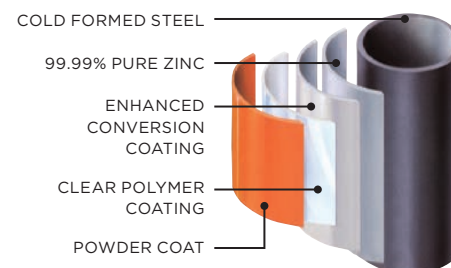

BLUE VEIN

SILVER VEIN

SPARTAN BRONZE METALLIC

ULTRA SILVER METALLIC

PREMIUM POWDER COAT COLORS

- Additional upcharge

STANDARD POWDER COAT

- Uniform coating
- Durability
- High-quality
- Attractive finish