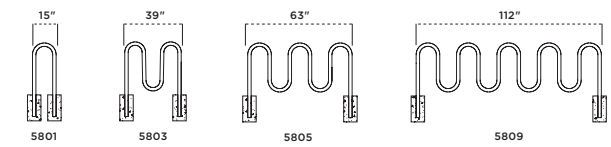

5800 | CONTEMPORARY LOOP BIKE RACK

- 1, 3, 5, 9, 11, and 13 loop options
- 2-3/8" O.D. steel tubing
- Available as hot-dip galvanized or optional powder coated finish
- Inground (S) or surface mount (SM)
- See page 99 for color options

1 LOOP 1'3" 2 bikes	3 LOOP 2'3" 5 bikes	5 LOOP 5'3" 7 bikes	9 LOOP 9'3" 11 bikes	11 LOOPS 11'3" 13 bikes
5801	5803	5805	5809	5811

5801/5801D | INVERTED SERIES

- 1, 2, 3, 4, and 5 loop options on c-channel rails
- 14.5" wide standard / 30" wide deluxe (D)
- Round tubing
- Powder coated finish
- Surface mount only
- See page 99 for color options

2 LOOP 3' 4 bikes	3 LOOP 5.5' 6 bikes	4 LOOP 8' 8 bikes	5 LOOP 10.5' 10 bikes
5801-2	5801-3	5801-4	5801-5
5801D-2	5801D-3	5801D-4	5801D-5