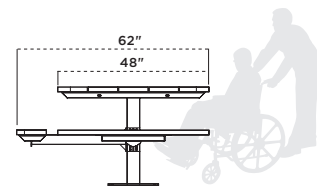

338H3 (Single-Sided Accessibility)

338H | 48" ADA SINGLE PEDESTAL TABLE

- ADA accessible with 2-seat or 3-seat inground option

ADA 3-SEAT

338H3-U48	338H2-U48
338H3-PT48	338H2-PT48
338H3-T48	338H2-T48
338H3-R48	338H2-R48