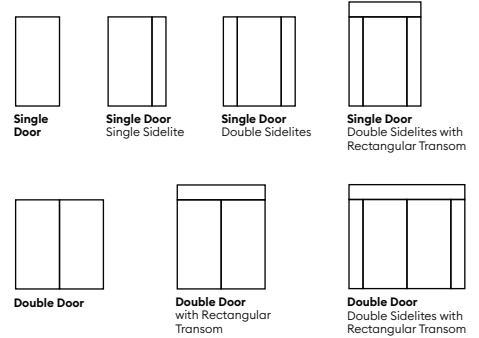

CONTEMPORARY CHERRY ENGRAVED

Introducing Milo, a stunning contemporary cherry engraved fiberglass door. Milo's distinctive allure lies in its exquisite engraved pattern, drawing inspiration from modern abstract design.

This artistic touch transforms Milo into more than just a door; it becomes a captivating statement piece that elevates the aesthetic of any contemporary home. The meticulous detailing and rich cherry finish not only showcase the door's premium craftsmanship but also ensures a lasting impression.

Available Configurations

Recommended Stain Colors

Recommended Hardware

Slab Sizes

Height	6'-8"	7'	8'	
Width	32"	34"	36"	42"

Available Texture/Grain