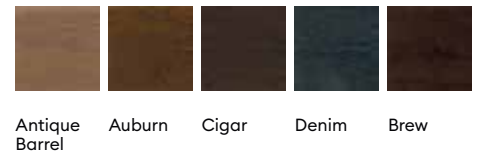

CONTEMPORARY CHERRY ENGRAVED

Introducing Milo, a stunning contemporary cherry engraved fiberglass door. Milo's distinctive allure lies in its exquisite engraved pattern, drawing inspiration from modern abstract design.

This artistic touch transforms Milo into more than just a door; it becomes a captivating statement piece that elevates the aesthetic of any contemporary home. The meticulous detailing and rich cherry finish not only showcase the door's premium craftsmanship but also ensures a lasting impression.

Available Configurations

Recommended Stain Colors

Recommended Hardware

Slab Sizes

Height	6'-8"	7'	8'	
Width	32"	34"	36"	42"

Available Texture/Grain