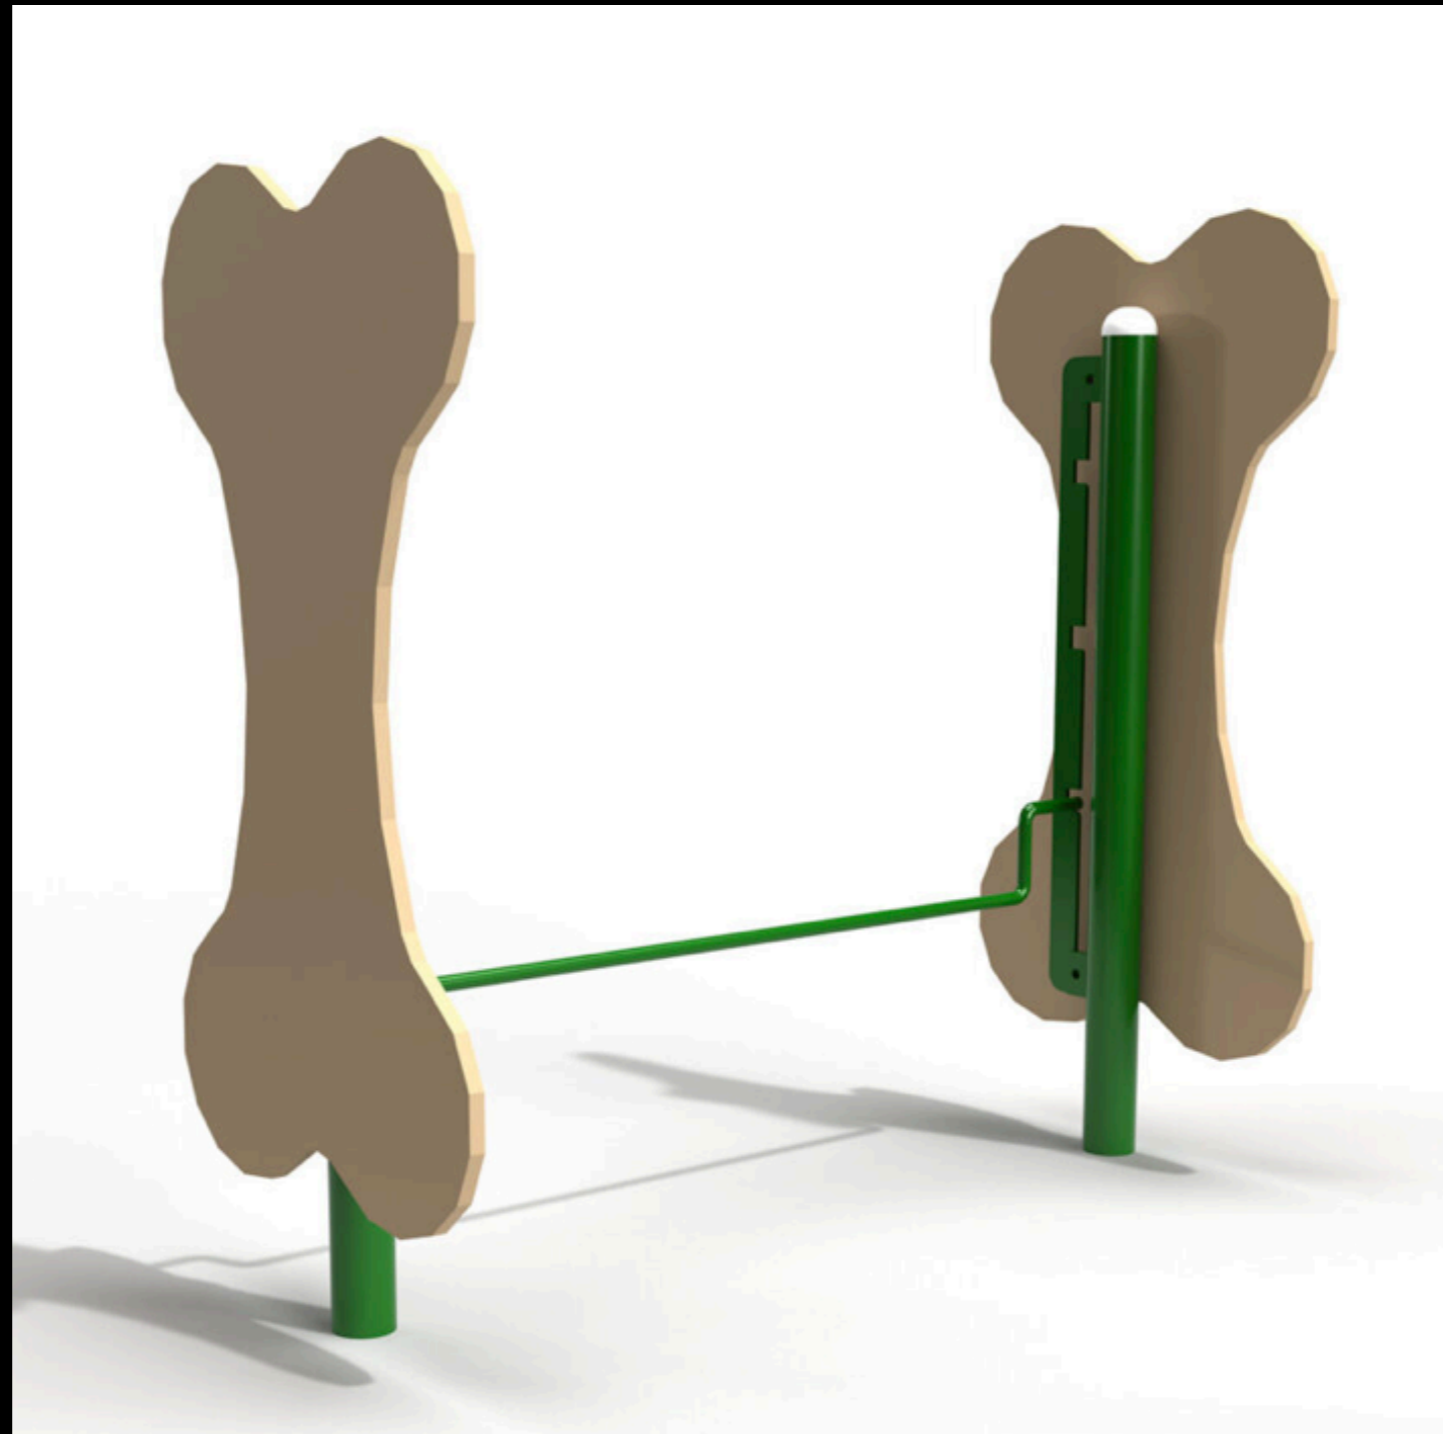

Ideas for Dog Parks

Furniture and Site Amenities for Public Places

MDK Dog Waste Station

Nature Kit Dog Waste Station

Bone Yard Kit

Bow Wow Kit

Canine Condo

Dingo Kit

Canine Essentials Kit

Canine Hound Kit

Canine Pup Kit

Peak Ramp

Canine Drinking Fountain

Canine Fire Hydrant

Canine Hoop Jump

Canine Jumping Bar

Canine Leash Post

Canine Pal Bench

Canine Pal Bench

Canine Ramps and Steps

Sky Crossing Ramp

Canine Platform

Stepping Cluster

Stepping Riser

Canine Teter Totter

Canine Trash Receptacle

Canine Tug Around

Canine Tunnel

Canine Stainless Wash Tub

Furniture and Site Amenities for Public Places