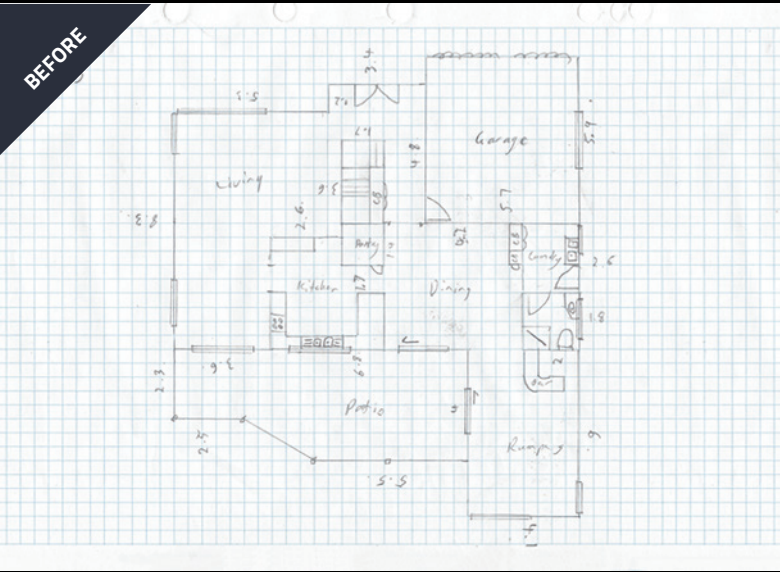

If you're looking for the no-nonsense, straight-up floor plan to clearly showcase the home's layout, then the 2D black and white floor plan is the perfect option. Clear, simple and easy to use, potential buyers will garner a great understanding of the home's layout.

FLOOR PLAN REDRAWS

2D TEXTURED

Use a 2D textured floor plan to not only showcase the home's layout, but also features like textured flooring such as carpets, tiles and decking, as well as furniture. A 2D textured floor plan will highlight these features and provide much detail to potential buyers.

FLOOR PLAN REDRAWS

CUSTOM FLOOR PLAN TEMPLATES

Keep your agency's branding consistent and stand out from the crowd by creating a custom floor plan template to support your property listings. We will create a template that ensures the output is uniform every time, from placement of your logo, to wall dimensions, furniture and fixtures.

BEFORE

AFTER

BEFORE

AFTER

FLOOR PLAN REDRAWS

FLOOR AND SITE PLAN COMBINATION

Add an extra element to your floor plan redraws and give your potential buyers an overall picture of property and land combined. Great to show off external features such as landscaping or pools, large blocks or multiple dwellings.