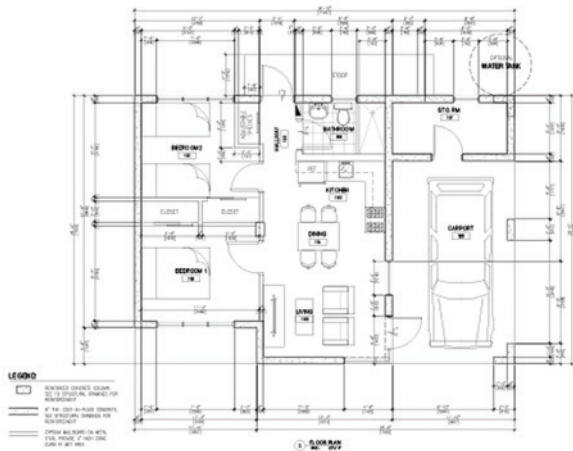

FLOOR PLAN REDRAWS

CUSTOM FLOOR PLAN TEMPLATES

Keep your agency's branding consistent and stand out from the crowd by creating a custom floor plan template to support your property listings. We will create a template that ensures the output is uniform every time, from placement of your logo, to wall dimensions, furniture and fixtures.

FLOOR PLAN REDRAWS

3D FULL COLOUR

Almost as good as walking through the property, a 3D full colour floor plan shows the home to a potential buyer in greater detail. From demonstrating the flooring transitions to which way a door swings, a 3D full colour floor plan will show off a property and help attract top quality buyers.

BEFORE

AFTER

BEFORE

AFTER

FLOOR PLAN REDRAWS

FLOOR AND SITE PLAN COMBINATION

Add an extra element to your floor plan redraws and give your potential buyers an overall picture of property and land combined. Great to show off external features such as landscaping or pools, large blocks or multiple dwellings.