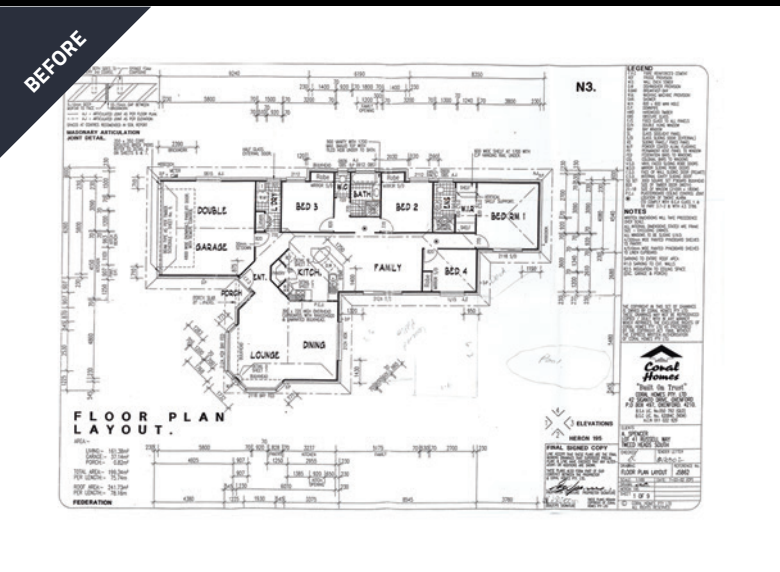

If you're looking for the no-nonsense, straight-up floor plan to clearly showcase the home's layout, then the 2D black and white floor plan is the perfect option. Clear, simple and easy to use, potential buyers will garner a great understanding of the home's layout.

FLOOR PLAN REDRAWS

2D FULL COLOUR

Add an extra element of visual interest with a full colour 2D floor plan. Potential buyers will be able to clearly visualise the layout of the home from where their couch could go to any possible extensions or renovation potential thanks to coloured rooms.

FLOOR PLAN REDRAWS

2D TEXTURED

Use a 2D textured floor plan to not only showcase the home's layout, but also features like textured flooring such as carpets, tiles and decking, as well as furniture. A 2D textured floor plan will highlight these features and provide much detail to potential buyers.

BEFORE

AFTER

BEFORE

AFTER

FLOOR PLAN REDRAWS

FLOOR AND SITE PLAN COMBINATION

Add an extra element to your floor plan redraws and give your potential buyers an overall picture of property and land combined. Great to show off external features such as landscaping or pools, large blocks or multiple dwellings.