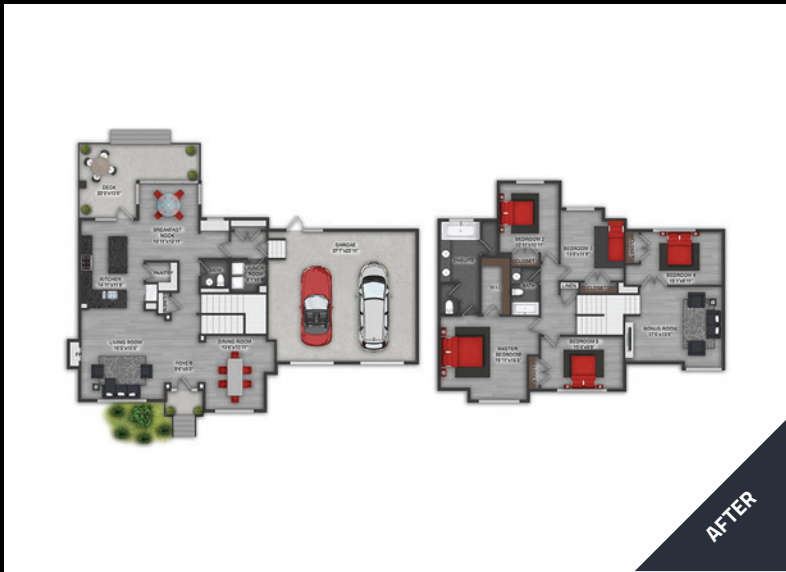

FLOOR PLAN REDRAWS

CUSTOM FLOOR PLAN TEMPLATES

Keep your agency's branding consistent and stand out from the crowd by creating a custom floor plan template to support your property listings. We will create a template that ensures the output is uniform every time, from placement of your logo, to wall dimensions, furniture and fixtures.