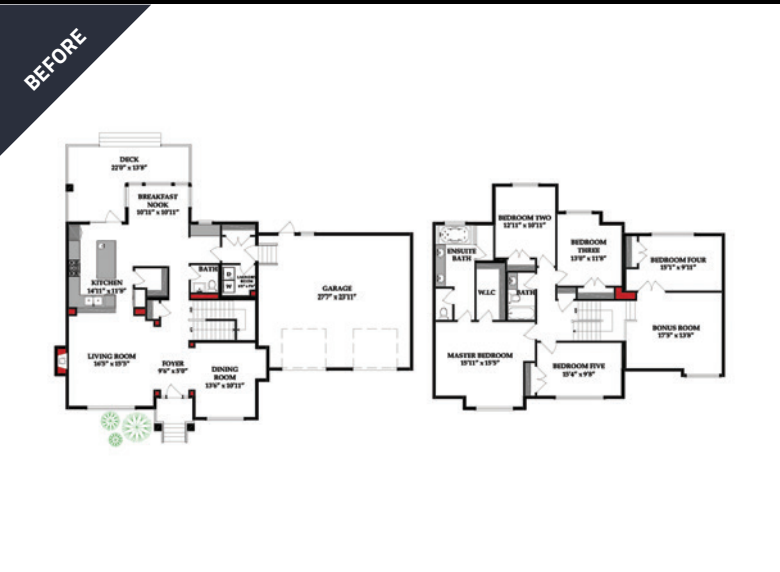

If you're looking for the no-nonsense, straight-up floor plan to clearly showcase the home's layout, then the 2D black and white floor plan is the perfect option. Clear, simple and easy to use, potential buyers will garner a great understanding of the home's layout.

FLOOR PLAN REDRAWS

2D TEXTURED

Use a 2D textured floor plan to not only showcase the home's layout, but also features like textured flooring such as carpets, tiles and decking, as well as furniture. A 2D textured floor plan will highlight these features and provide much detail to potential buyers.

FLOOR PLAN REDRAWS

CUSTOM FLOOR PLAN TEMPLATES

Keep your agency's branding consistent and stand out from the crowd by creating a custom floor plan template to support your property listings. We will create a template that ensures the output is uniform every time, from placement of your logo, to wall dimensions, furniture and fixtures.

BEFORE

AFTER

BEFORE

AFTER

FLOOR PLAN REDRAWS

FLOOR AND SITE PLAN COMBINATION

Add an extra element to your floor plan redraws and give your potential buyers an overall picture of property and land combined. Great to show off external features such as landscaping or pools, large blocks or multiple dwellings.