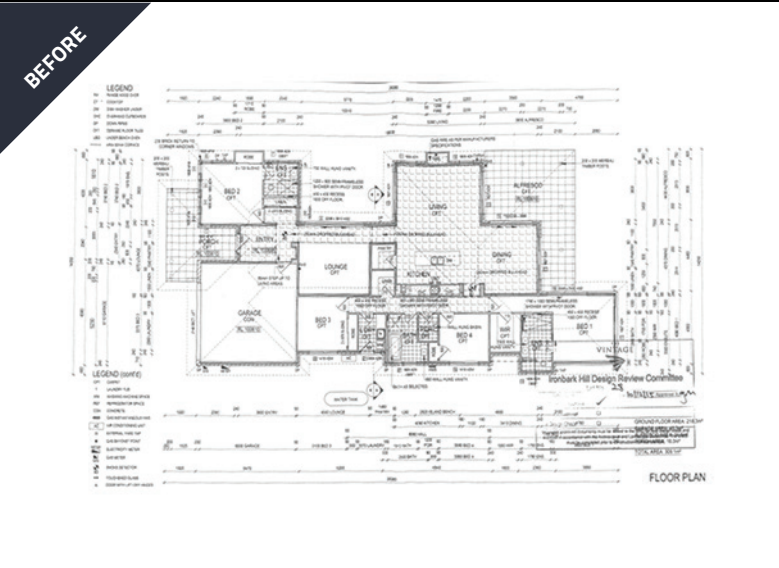

BEFORE

AFTER

BEFORE

AFTER

BEFORE

AFTER

FLOOR PLAN REDRAWS

2D BLACK & WHITE

If you're looking for the no-nonsense, straight-up floor plan to clearly showcase the home's layout, then the 2D black and white floor plan is the perfect option. Clear, simple and easy to use, potential buyers will garner a great understanding of the home's layout.

FLOOR PLAN REDRAWS

2D FULL COLOUR

Add an extra element of visual interest with a full colour 2D floor plan. Potential buyers will be able to clearly visualise the layout of the home from where their couch could go to any possible extensions or renovation potential thanks to coloured rooms.

BEFORE

AFTER

BEFORE

AFTER

FLOOR PLAN REDRAWS

FLOOR AND SITE PLAN COMBINATION

Add an extra element to your floor plan redraws and give your potential buyers an overall picture of property and land combined. Great to show off external features such as landscaping or pools, large blocks or multiple dwellings.