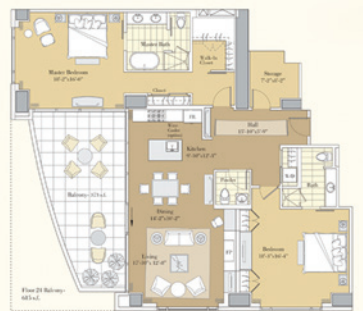

BEFORE

AFTER

BEFORE

AFTER

BEFORE

AFTER

FLOOR PLAN REDRAWS

2D BLACK & WHITE

If you're looking for the no-nonsense, straight-up floor plan to clearly showcase the home's layout, then the 2D black and white floor plan is the perfect option. Clear, simple and easy to use, potential buyers will garner a great understanding of the home's layout.

FLOOR PLAN REDRAWS

2D TEXTURED

Use a 2D textured floor plan to not only showcase the home's layout, but also features like textured flooring such as carpets, tiles and decking, as well as furniture. A 2D textured floor plan will highlight these features and provide much detail to potential buyers.

FLOOR PLAN REDRAWS

CUSTOM FLOOR PLAN TEMPLATES

Keep your agency's branding consistent and stand out from the crowd by creating a custom floor plan template to support your property listings. We will create a template that ensures the output is uniform every time, from placement of your logo, to wall dimensions, furniture and fixtures.