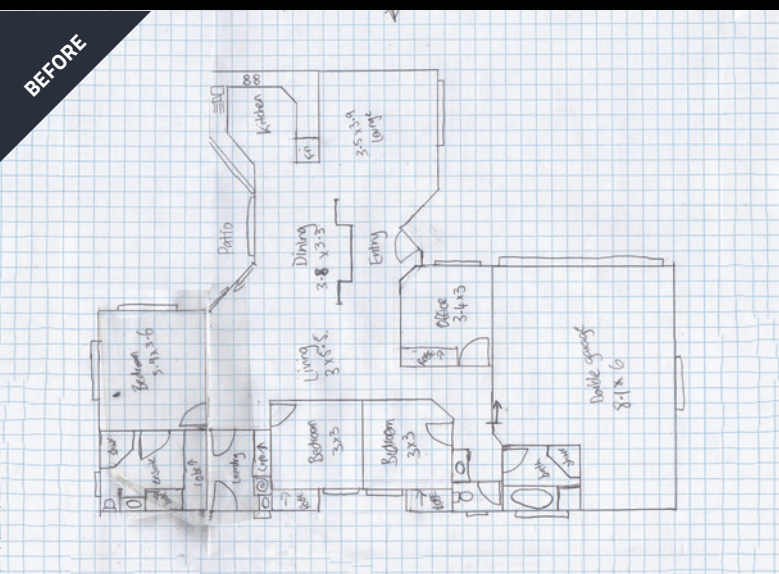

BEFORE

AFTER

BEFORE

AFTER

BEFORE

AFTER

FLOOR PLAN REDRAWS

2D BLACK & WHITE

If you're looking for the no-nonsense, straight-up floor plan to clearly showcase the home's layout, then the 2D black and white floor plan is the perfect option. Clear, simple and easy to use, potential buyers will garner a great understanding of the home's layout.

FLOOR PLAN REDRAWS

2D FULL COLOUR

Add an extra element of visual interest with a full colour 2D floor plan. Potential buyers will be able to clearly visualise the layout of the home from where their couch could go to any possible extensions or renovation potential thanks to coloured rooms.

FLOOR PLAN REDRAWS

2D TEXTURED

Use a 2D textured floor plan to not only showcase the home's layout, but also features like textured flooring such as carpets, tiles and decking, as well as furniture. A 2D textured floor plan will highlight these features and provide much detail to potential buyers.