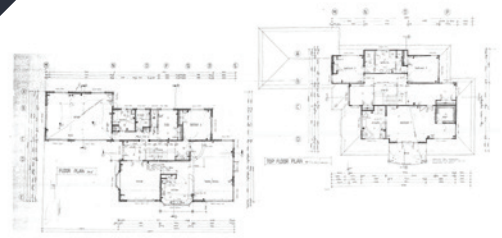

REAL SERVICE

Contact customer service 24/7 by phone, live chat or email

FREE TRIAL

Receive FREE EDITS on sign up

CLOUD BASED

Easy to use web-based system

WWW.BOXBROWNIE.COM/FLOOR-PLANS

TEL 07 3910 3700

BEFORE

AFTER

BEFORE

AFTER

BEFORE

AFTER

FLOOR PLAN REDRAWS

2D BLACK & WHITE

If you're looking for the no-nonsense, straight-up floor plan to clearly showcase the home's layout, then the 2D black and white floor plan is the perfect option. Clear, simple and easy to use, potential buyers will garner a great understanding of the home's layout.

BEFORE

AFTER

BEFORE

AFTER

FLOOR PLAN REDRAWS

FLOOR AND SITE PLAN COMBINATION

Add an extra element to your floor plan redraws and give your potential buyers an overall picture of property and land combined. Great to show off external features such as landscaping or pools, large blocks or multiple dwellings.