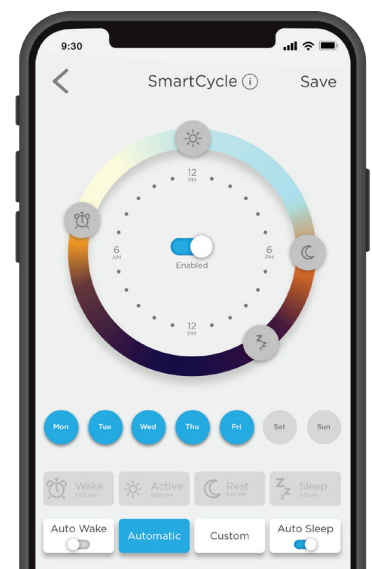

CIRCADIAN

Lighting

Circadian rhythm is our biological clock — a vital, 24-hour mechanism our bodies use for expending and renewing energy. It influences our sleep, energy, moods and more. Thankfully, JascoPro Series lighting makes going the extra mile for your health feel like baby steps.

Look for the Light

Everyone has a circadian rhythm, and it's heavily influenced by light. Without it working properly, our entire biological equilibrium snowballs into chaos. Any exposure to light swings our circadian rhythm toward being active. So, pay attention to your body after the sun sets, limit exposure to artificial light at night and embrace daylight.

Discover the Difference

If you're more tired than usual, in a bad mood or living in a haze, reset your rhythm by taking advantage of SmartCycle indoor lighting to mimic the sun.

- Reduce eyestrain and headaches
- Functional white light for greater productivity
- Energizes for peak daytime performance
- Minimal blue light promotes rest before bed
- Better sleep through natural melatonin production

Illuminating Your Health

Light most like the sun has the best impact. Fortunately, several unique features define quality lighting, and it's easier to understand than expected.

- **CRI** — similarity to natural light; max. 100, JascoPro Series 92+, typical 80
- **R9** — produces accurate colors; JascoPro Series 56-87, standard home LED 50
- **RGBWW** — versatile color-changing and true white light; JascoPro Series 2000K-6500K
- **CCT** — color temperature; warm to cool white
- **490nm** — light spectrum measurement; regulates circadian rhythm