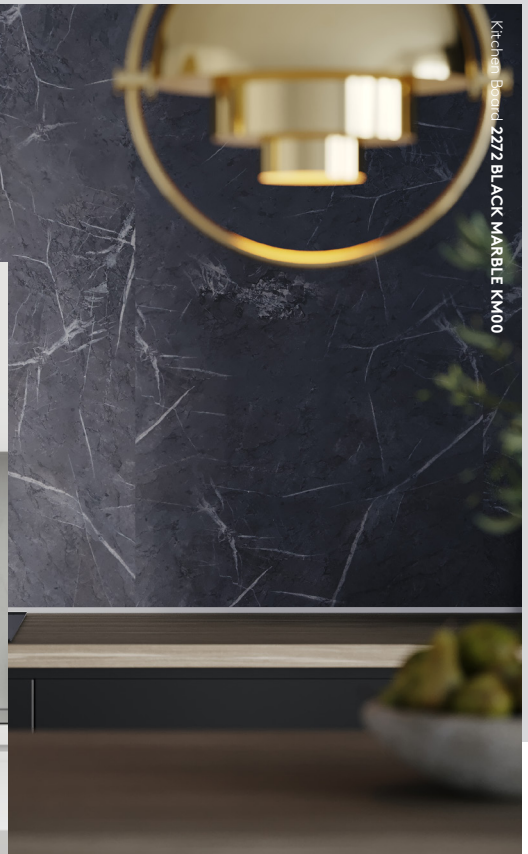

Kitchen Board 3487 BRIGHT MARBLE KM10

Kitchen Board 2272 BLACK MARBLE KM00