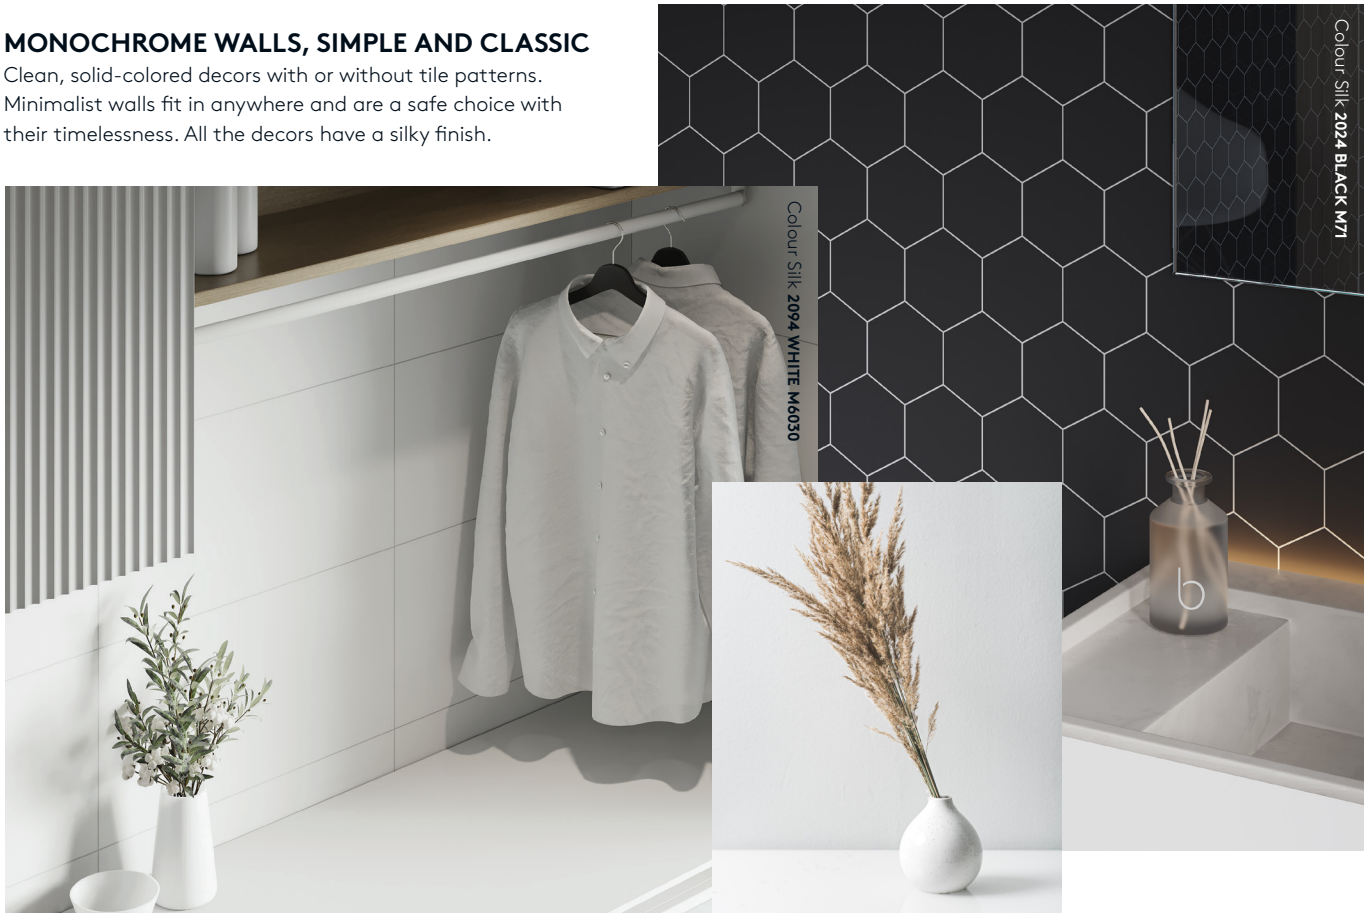

COLOUR SILK

MONOCHROME WALLS, SIMPLE AND CLASSIC

Clean, solid-colored decors with or without tile patterns. Minimalist walls fit in anywhere and are a safe choice with their timelessness. All the decors have a silky finish.