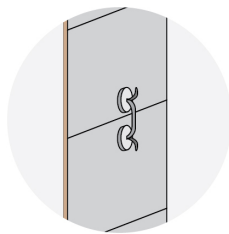

Custom installation products

+