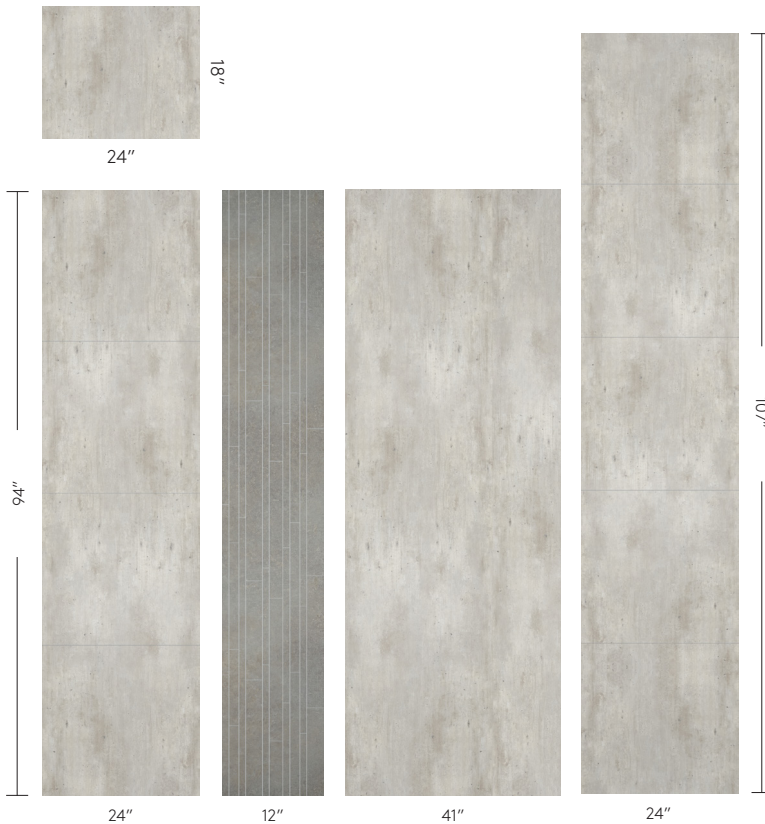

KITCHEN BOARD

PANEL SIZES

94 inch panel height allow for a rapid, easy installation of a whole wall from floor to ceiling. Certain decors are also found in 107 inch length for rooms with extra high ceilings. We also offer abroad selection of decors in 41 inch wide panels, with no tile effect, in addition to an 12 inch wide accent panel.