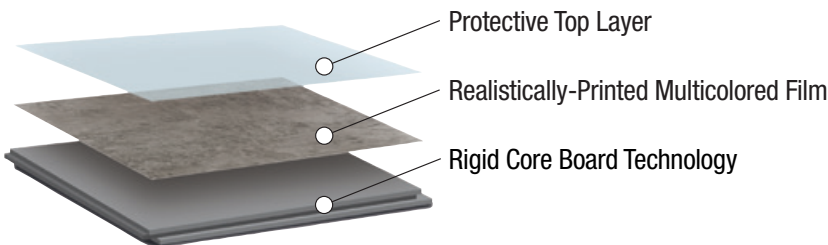

Oak Mocha - 54082

Carrara Marble - 53510

Durable, Engineered Composition

Size Options

25.6" x 14.8" ● Wall Tile 530##	0.2" (5 mm) thick	21sqft per box
23.2" x 11.1" ● Wall Tile 535##	0.2" (5 mm) thick	17.9sqft per box
22.6" x 7.2" ● Backsplash 545##	0.2" (5 mm) thick	11sqft per box
46.7" x 7" ● Wall Plank 540##	0.2" (5 mm) thick	16.3sqft per box