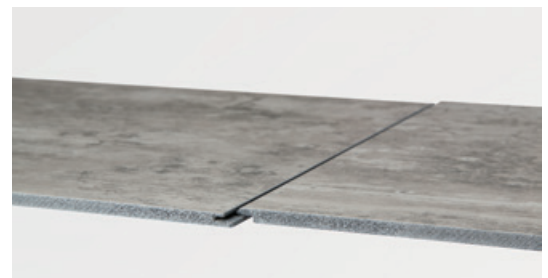

Interlocking edges require no grout