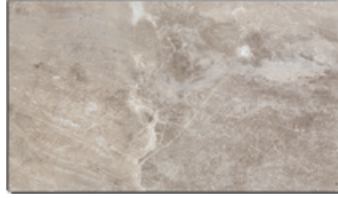

= finish number

Finishes

See color coding for tile size availability.

Ashen Slate 00 ●●●

Frost Nickel 02 ●●●

Wind Gust 06 ●●●

Wintry Mix 08 ●●●

Carrara Marble 10 ●●●