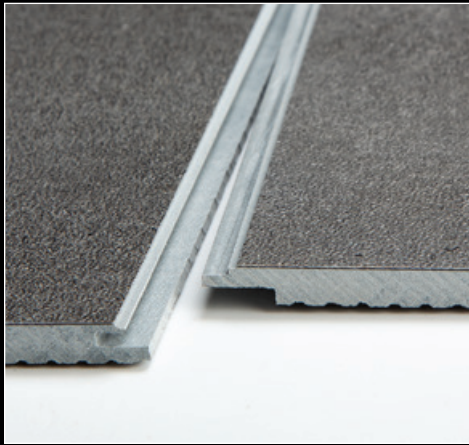

# Inspired By Nature, Perfected By Design

Monument Large-Format Architectural Panels offer the luxury look of natural stone at a fraction of the price. This waterproof, grout-free wall system installs twice as fast as traditional tile.

## Fast Click Installation

Constructed of lightweight, durable PVC, Monument is ideal for a fast install and perfect for wet and dry environments in hotels, restaurants, commercial spaces, multi-family and residential dwellings.

- High-density PVC construction
- Grout-free glue-up application
- Easy tongue & groove joint

## Style & Selection

Monument panels are available in several stunning designs, both in high-gloss and matte. A selection of five panel sizes range from 17" x 48" to 48" x 120" and are 100% made in the USA.