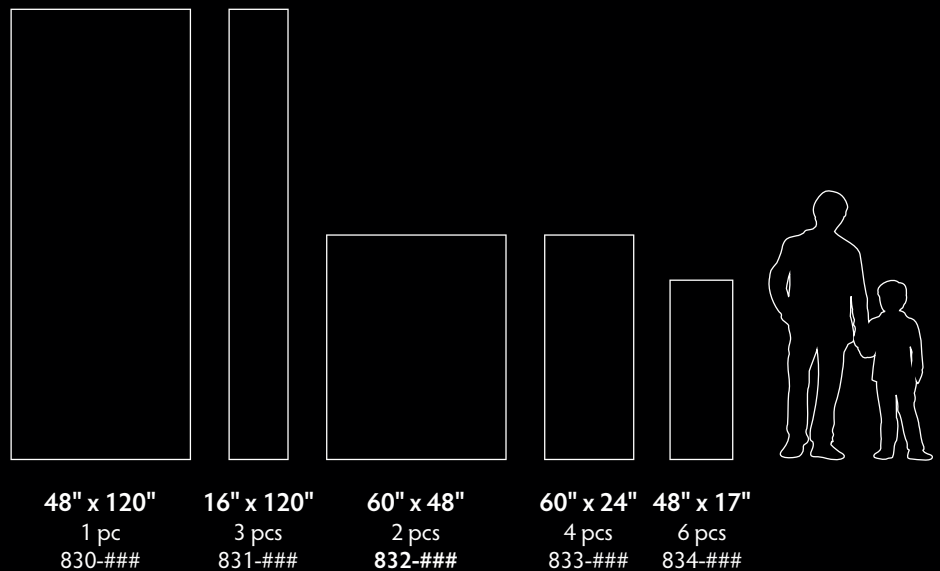

## Style & Selection

Monument panels are available in several stunning designs, both in high-gloss and matte. A selection of five panel sizes range from 17" x 48" to 48" x 120" and are 100% made in the USA.