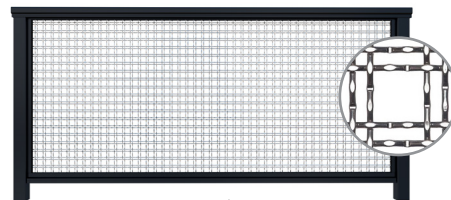

HORIZONTAL CABLERAIL

with No Bottom Rail

with Bottom Rail

with Bottom Rail & Intermediate Rail

VERTICAL CABLERAIL

with Intermediate Rail

Durability of Aluminum with Innovative Design Details

All rails and posts are made from high strength 6000-series aluminum extrusions that can be cut and assembled on site using pre-engineered components that snap and screw together. Simply choose the style options that are best for your project to custom design your railing.

ALUMINUM PICKETS

with Intermediate Rail

TEMPERED GLASS

with Intermediate Rail

STAINLESS STEEL MESH

4 Unique Designs Available

Allure®
1.5" OPENING

Dazzle®
1" OPENING