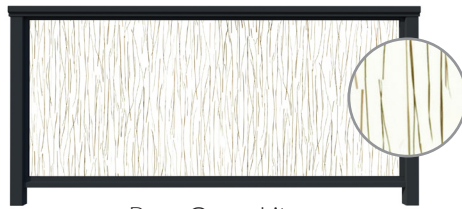

ALUMINUM PICKETS

with Intermediate Rail

TEMPERED GLASS

with Intermediate Rail

STAINLESS STEEL MESH

4 Unique Designs Available

Allure®
1.5" OPENING

Dazzle®
1" OPENING

Metropolitan®
.75" OPENING

Horizon®
3" OPENING

RESIN PANELS

9 Unique Designs Available

Bamboo Rings
Natural

Bear Grass Lite

Connection
Square Gray

Fossil Leaf Spade
Random