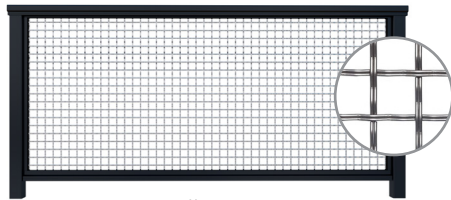

HORIZONTAL CABLERAIL

with No Bottom Rail

with Bottom Rail

with Bottom Rail & Intermediate Rail

VERTICAL CABLERAIL

with Intermediate Rail

Durability of Aluminum with Innovative Design Details

All rails and posts are made from high strength 6000-series aluminum extrusions that can be cut and assembled on site using pre-engineered components that snap and screw together. Simply choose the style options that are best for your project to custom design your railing.

ALUMINUM PICKETS

with Intermediate Rail

TEMPERED GLASS

with Intermediate Rail

STAINLESS STEEL MESH

4 Unique Designs Available

Allure®
1.5" OPENING

Dazzle®
1" OPENING

Metropolitan®
.75" OPENING

Horizon®
3" OPENING

RESIN PANELS

9 Unique Designs Available

Bamboo Rings
Natural

Bear Grass Lite

Connection
Square Gray

Fossil Leaf Spade
Random