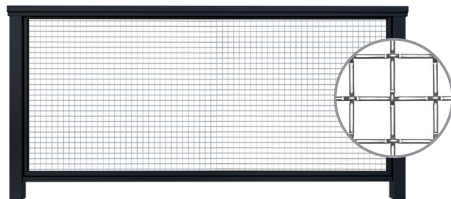

HORIZONTAL CABLERAIL

with No Bottom Rail

with Bottom Rail

with Bottom Rail & Intermediate Rail

VERTICAL CABLERAIL

with Intermediate Rail

Durability of Aluminum with Innovative Design Details

All rails and posts are made from high strength 6000-series aluminum extrusions that can be cut and assembled on site using pre-engineered components that snap and screw together. Simply choose the style options that are best for your project to custom design your railing.

ALUMINUM PICKETS

with Intermediate Rail

TEMPERED GLASS

with Intermediate Rail

STAINLESS STEEL MESH

4 Unique Designs Available

Allure®
1.5" OPENING

Dazzle®
1" OPENING