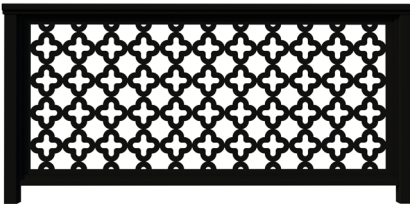

LASER-CUT ALUMINUM PANELS

9 Unique Designs Available, Custom Designs Available Upon Request

Agama®