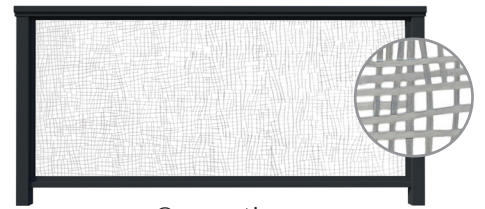

HORIZONTAL CABLERAIL

with No Bottom Rail

with Bottom Rail

with Bottom Rail & Intermediate Rail

VERTICAL CABLERAIL

with Intermediate Rail

Durability of Aluminum with Innovative Design Details

All rails and posts are made from high strength 6000-series aluminum extrusions that can be cut and assembled on site using pre-engineered components that snap and screw together. Simply choose the style options that are best for your project to custom design your railing.

ALUMINUM PICKETS

with Intermediate Rail

TEMPERED GLASS

with Intermediate Rail

STAINLESS STEEL MESH

4 Unique Designs Available

Allure®
1.5" OPENING

Dazzle®
1" OPENING

Metropolitan®
.75" OPENING

Horizon®
3" OPENING

RESIN PANELS

9 Unique Designs Available

Bamboo Rings
Natural

Bear Grass Lite

Connection
Square Gray

Fossil Leaf Spade
Random