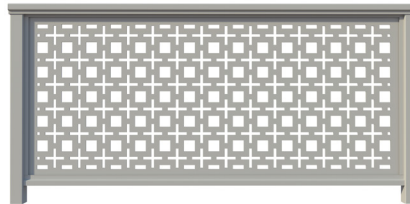

Ginkgo Thatch

Kathali Grays

Rice Grass

Thatch 50 Percent

Ting Ting

LASER-CUT ALUMINUM PANELS

9 Unique Designs Available, Custom Designs Available Upon Request

Agama®