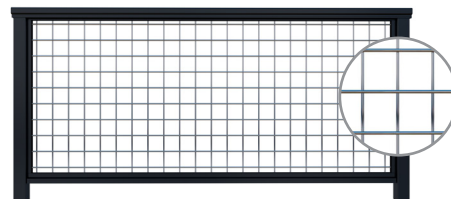

Horizon®
3" OPENING