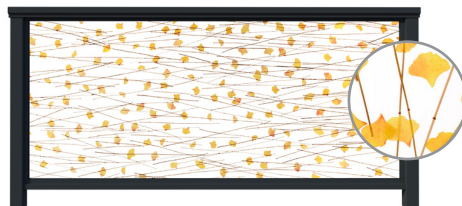

ALUMINUM PICKETS

with Intermediate Rail

TEMPERED GLASS

with Intermediate Rail

STAINLESS STEEL MESH

4 Unique Designs Available

Allure®
1.5" OPENING

Dazzle®
1" OPENING

Metropolitan®
.75" OPENING

Horizon®
3" OPENING

RESIN PANELS

9 Unique Designs Available

Bamboo Rings
Natural

Bear Grass Lite

Connection
Square Gray

Fossil Leaf Spade
Random