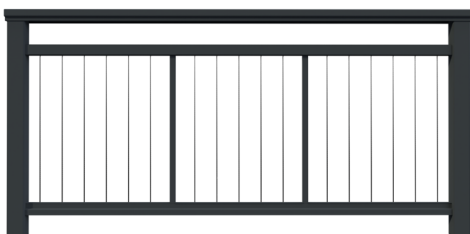

HORIZONTAL CABLERAIL

with No Bottom Rail

with Bottom Rail

with Bottom Rail & Intermediate Rail

VERTICAL CABLERAIL

with Intermediate Rail

Durability of Aluminum with Innovative Design Details

All rails and posts are made from high strength 6000-series aluminum extrusions that can be cut and assembled on site using pre-engineered components that snap and screw together. Simply choose the style options that are best for your project to custom design your railing.

ALUMINUM PICKETS

with Intermediate Rail

TEMPERED GLASS

with Intermediate Rail

STAINLESS STEEL MESH

4 Unique Designs Available

Allure®
1.5" OPENING

Dazzle®
1" OPENING