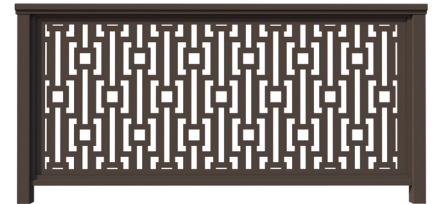

LASER-CUT ALUMINUM PANELS

9 Unique Designs Available, Custom Designs Available Upon Request

Cubist®